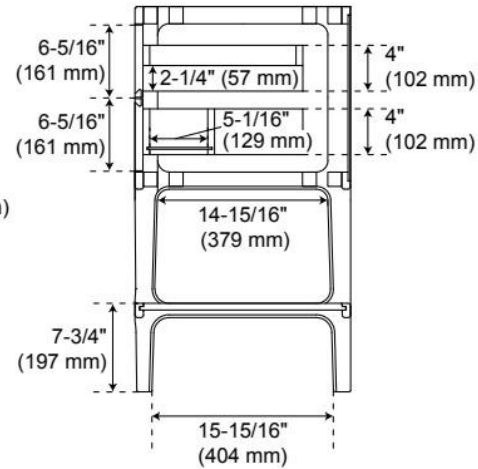

72" RHEYA NARROW CONSOLE DOUBLE VANITY AND SINKS - WINTERLAND WALNUT

SKU: 562926
Code: SH562926

REVISED 2/18/2026