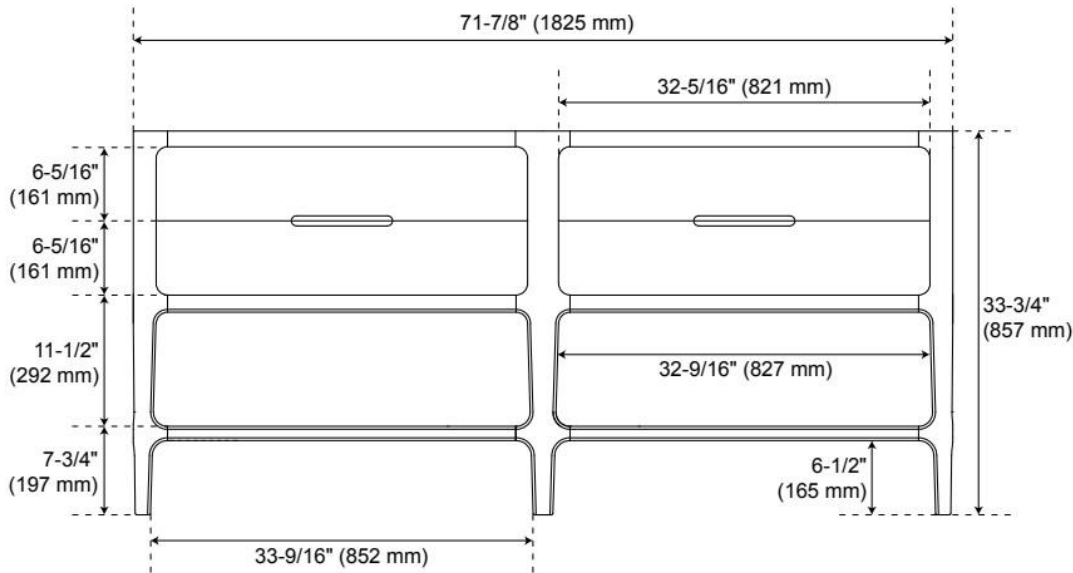

CSA B45.5/IAPMO Z124, CAN/CSA-C22.2 No. 308, LISTED ID: SH129109WH, BY213-D01

ADDITIONAL FEATURES

- Rubberwood frame with engineered wood panels.
- Integrated drawer pulls (no hardware).
- All dimensions are ($\pm 1/2''$).

REVISED 2/18/2026

72" RHEYA NARROW CONSOLE DOUBLE VANITY AND SINKS - WINTERLAND WALNUT

SKU: 562926
Code: SH562926

REVISED 2/18/2026

72" RHEYA NARROW CONSOLE DOUBLE VANITY AND SINKS - WINTERLAND WALNUT

SKU: 562926
Code: SH562926