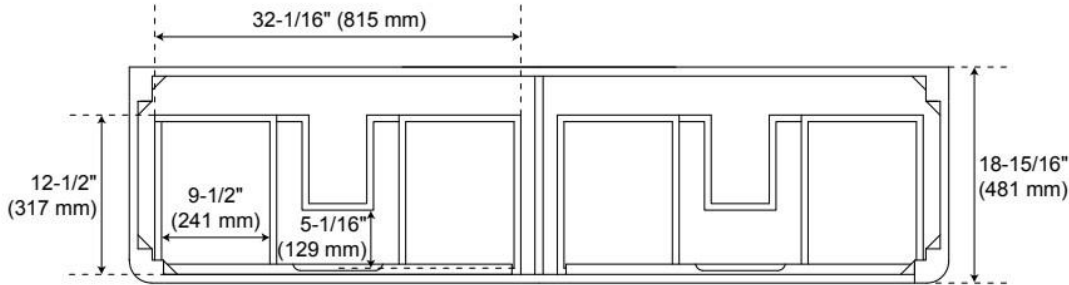

72" RHEYA NARROW CONSOLE DOUBLE VANITY AND SINKS - WINTERLAND WALNUT

SKU: 562926
Code: SH562926

REVISED 2/18/2026