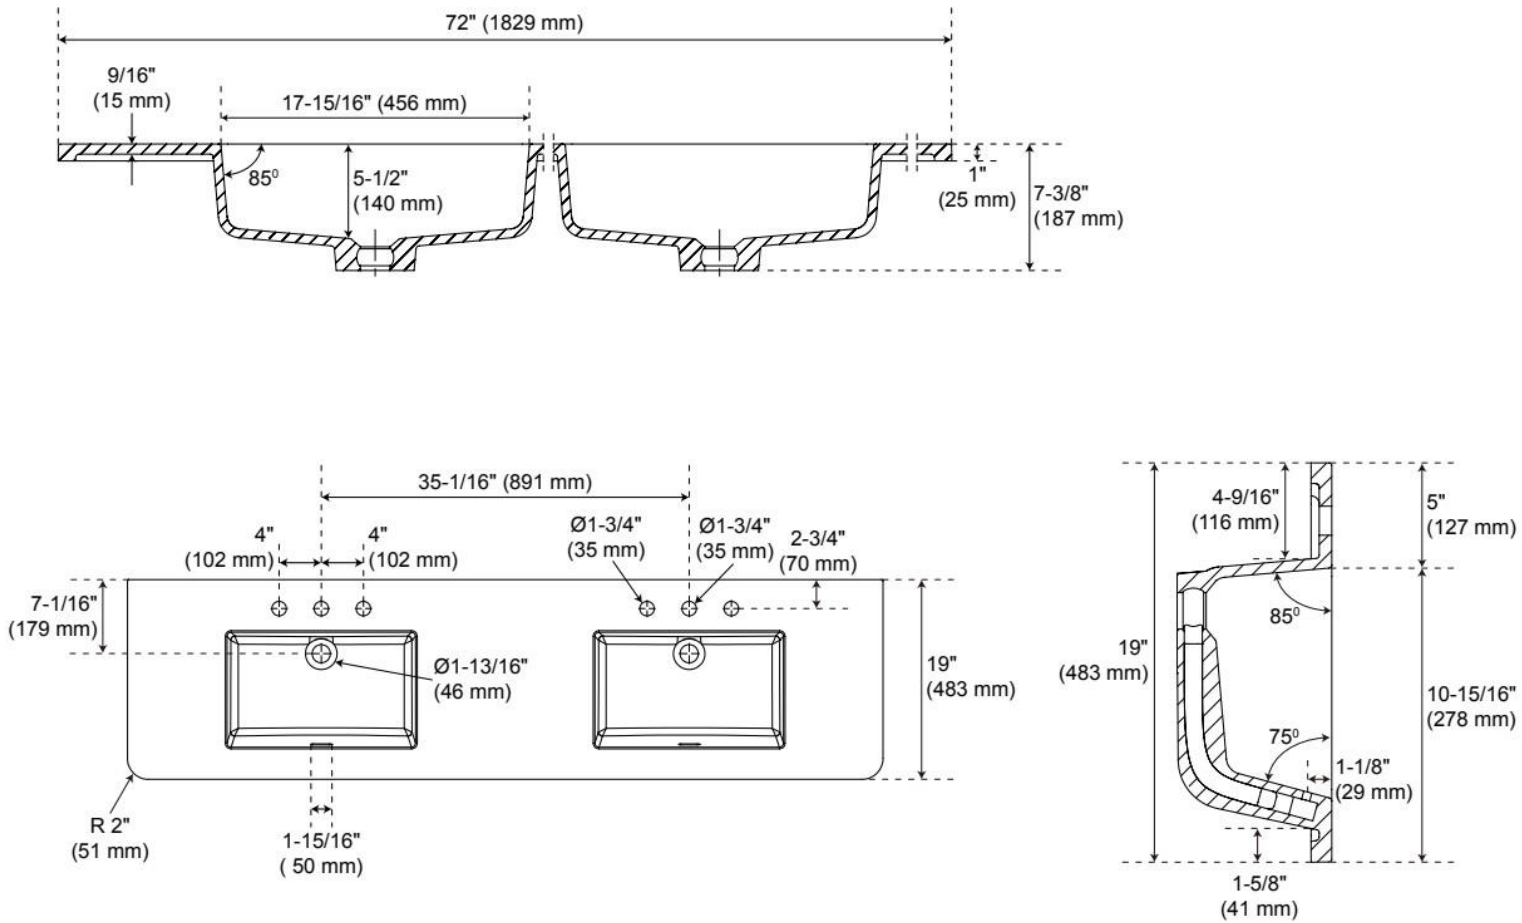

72" RHEYA NARROW CONSOLE DOUBLE VANITY AND SINKS - WINTERLAND WALNUT

SKU: 562926
Code: SH562926

REVISED 2/18/2026