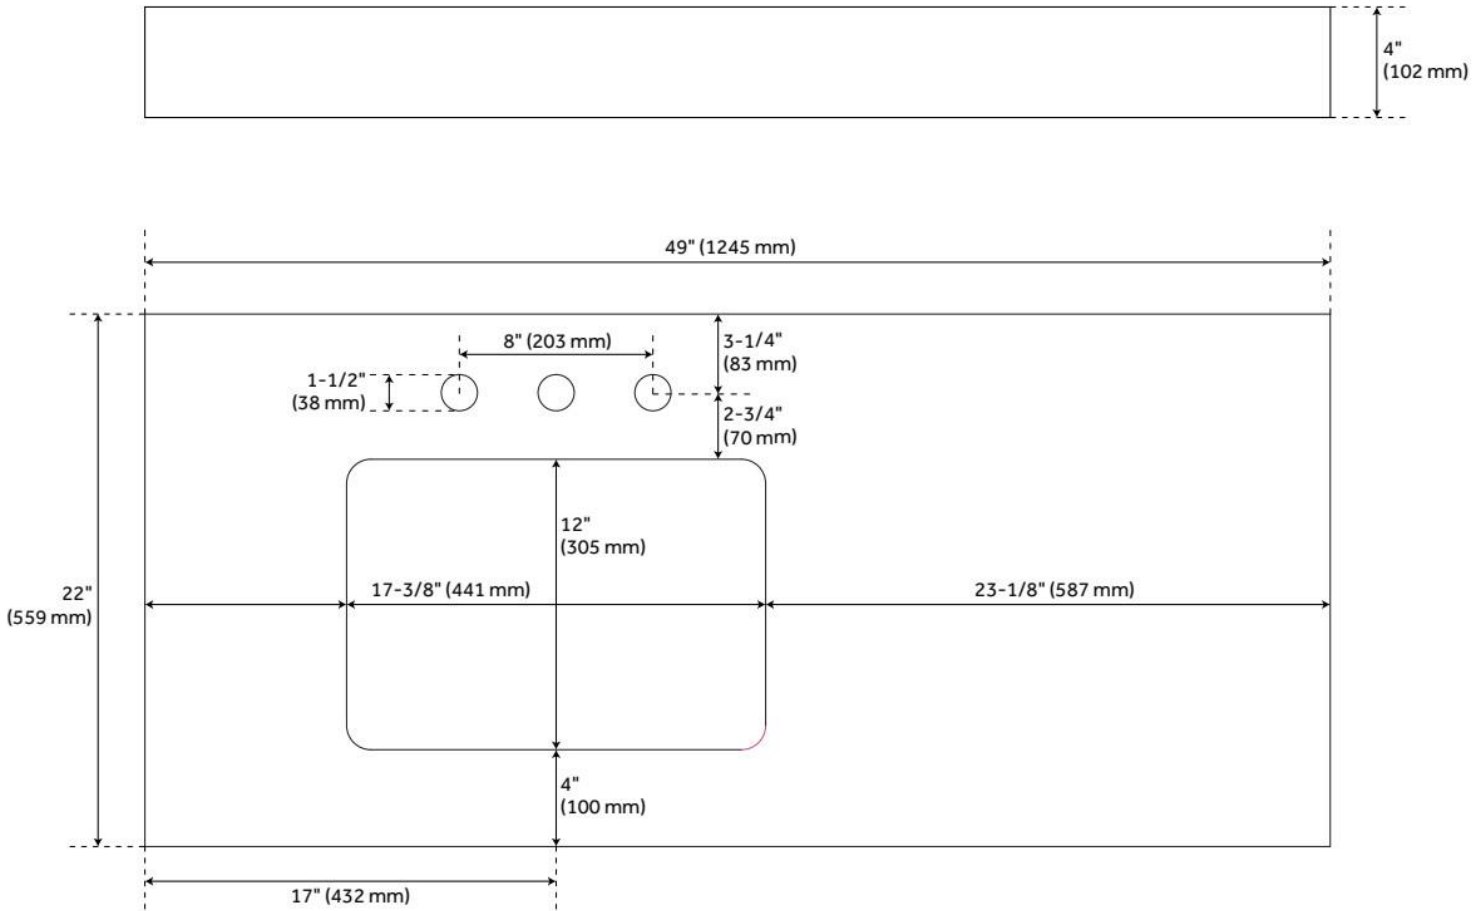

## ADDITIONAL FEATURES

- Includes quartz counter top, backsplash, and white porcelain sink.
- Matching right or left sidesplash sold separately.
- To clean, add a few drops of mild cleanser, rinse with water and wipe dry.
- See Installation Instructions for directions to attach the vanity top and sink.

# 49" X 22" 3CM QUARTZ VANITY TOP WITH LEFT OFFSET RECT UNDERMOUNT SINK - CARBON BLACK -

SKU: 559052  
Code: SH559052

REVISED 1/8/2025