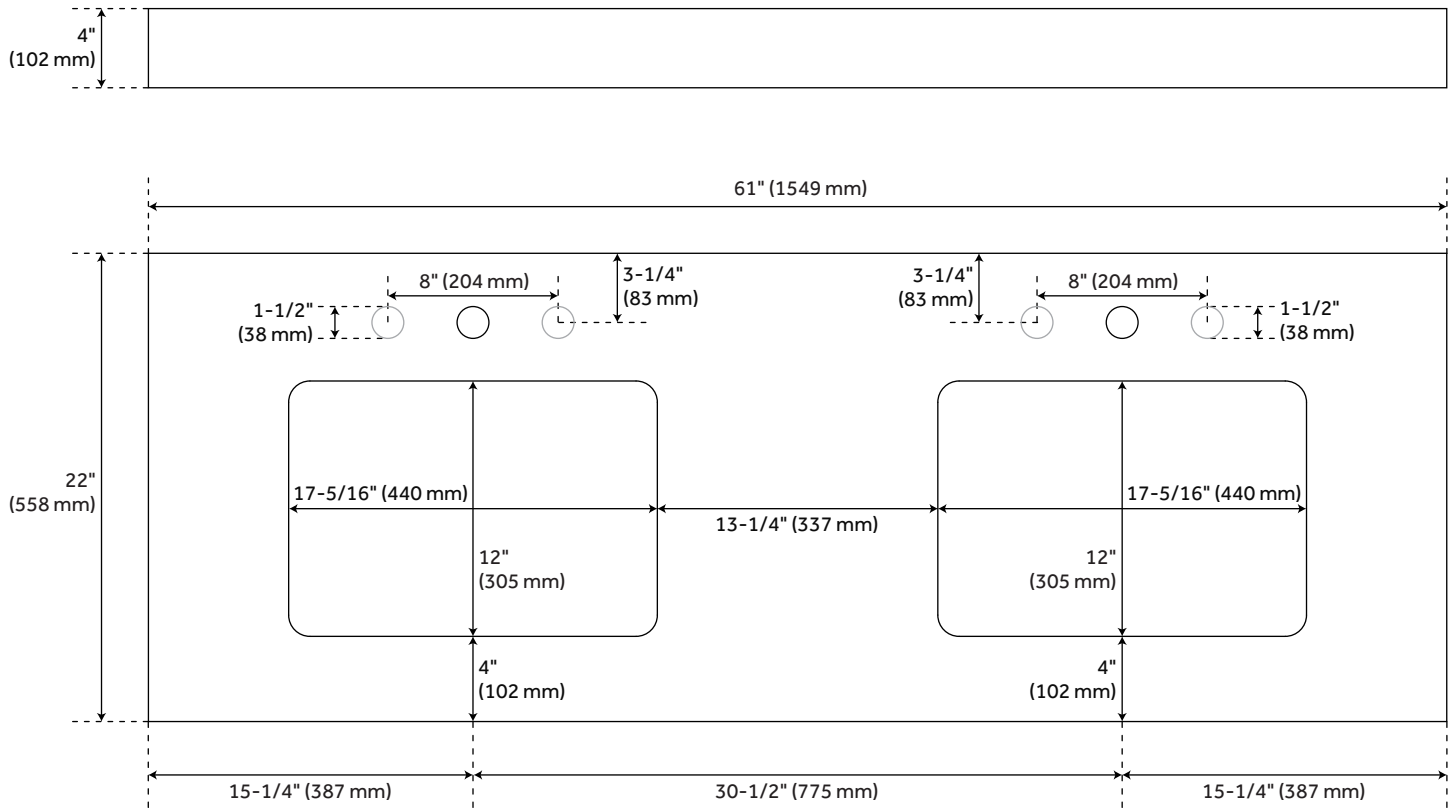

61" X 22"

3CM DOUBLE VANITY TOP FOR RECTANGULAR UNDERMOUNT SINK

All dimensions and specifications are nominal and may vary. Use actual products for accuracy in critical situations.