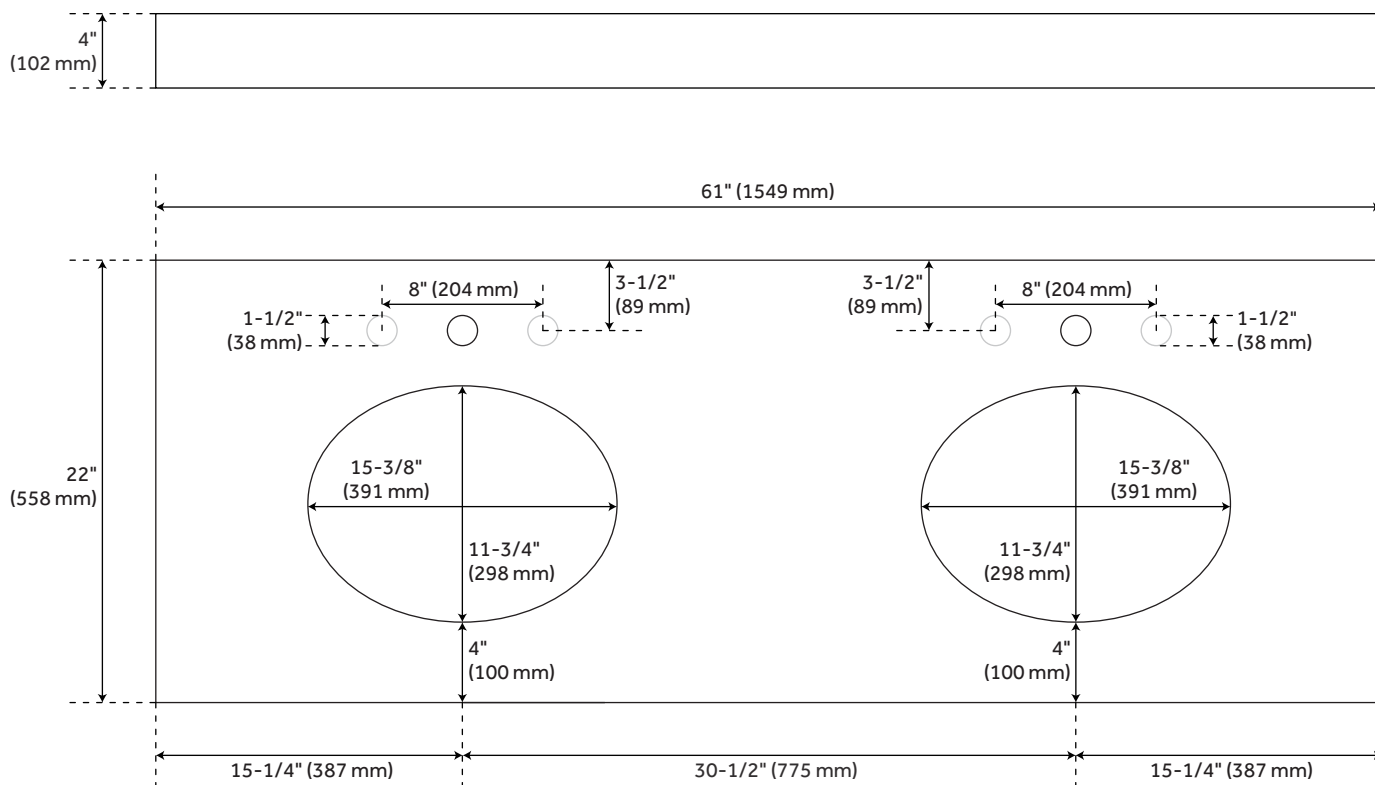

# 61" x 22"

## 3CM DOUBLE VANITY TOP FOR UNDERMOUNT SINK

All dimensions and specifications are nominal and may vary. Use actual products for accuracy in critical situations.