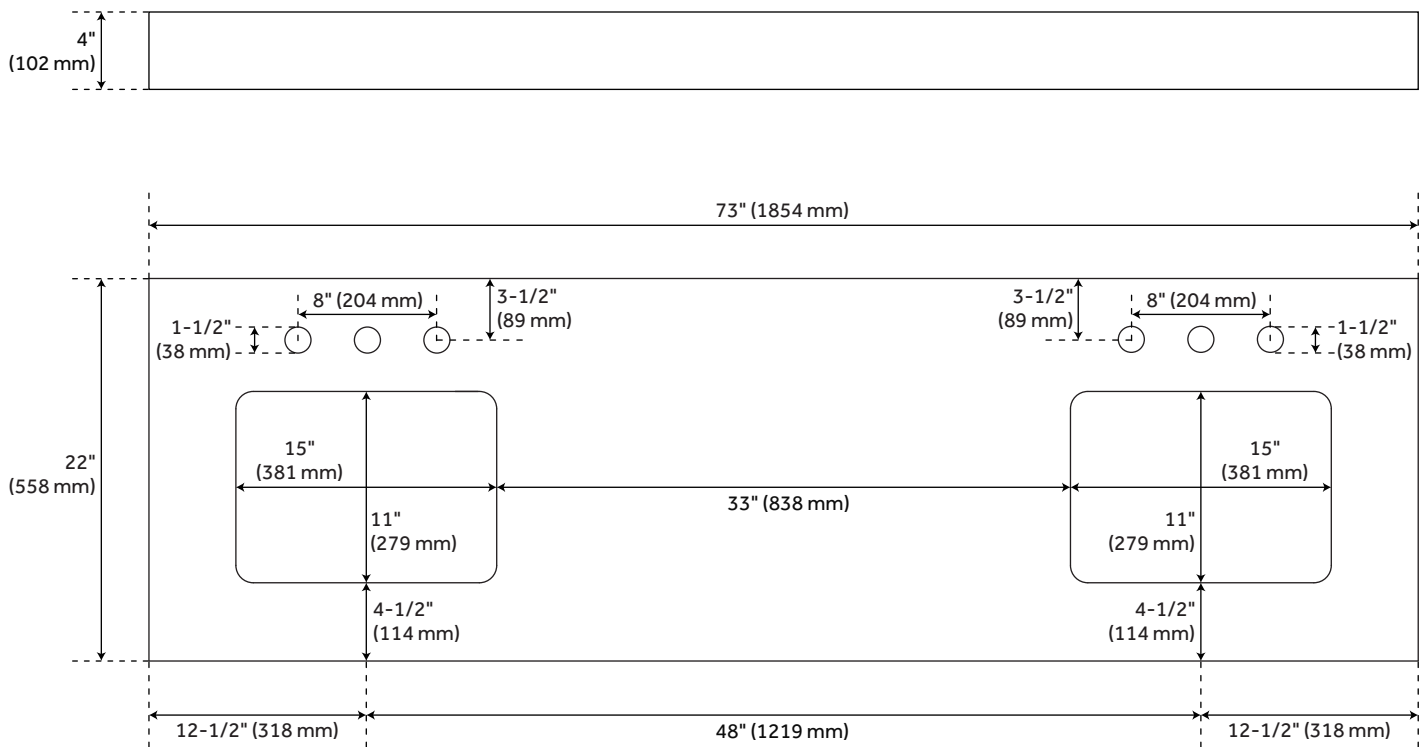

73" X 22"

3CM ACE DOUBLE VANITY TOP FOR RECTANGULAR UNDERMOUNT SINK

All dimensions and specifications are nominal and may vary. Use actual products for accuracy in critical situations.