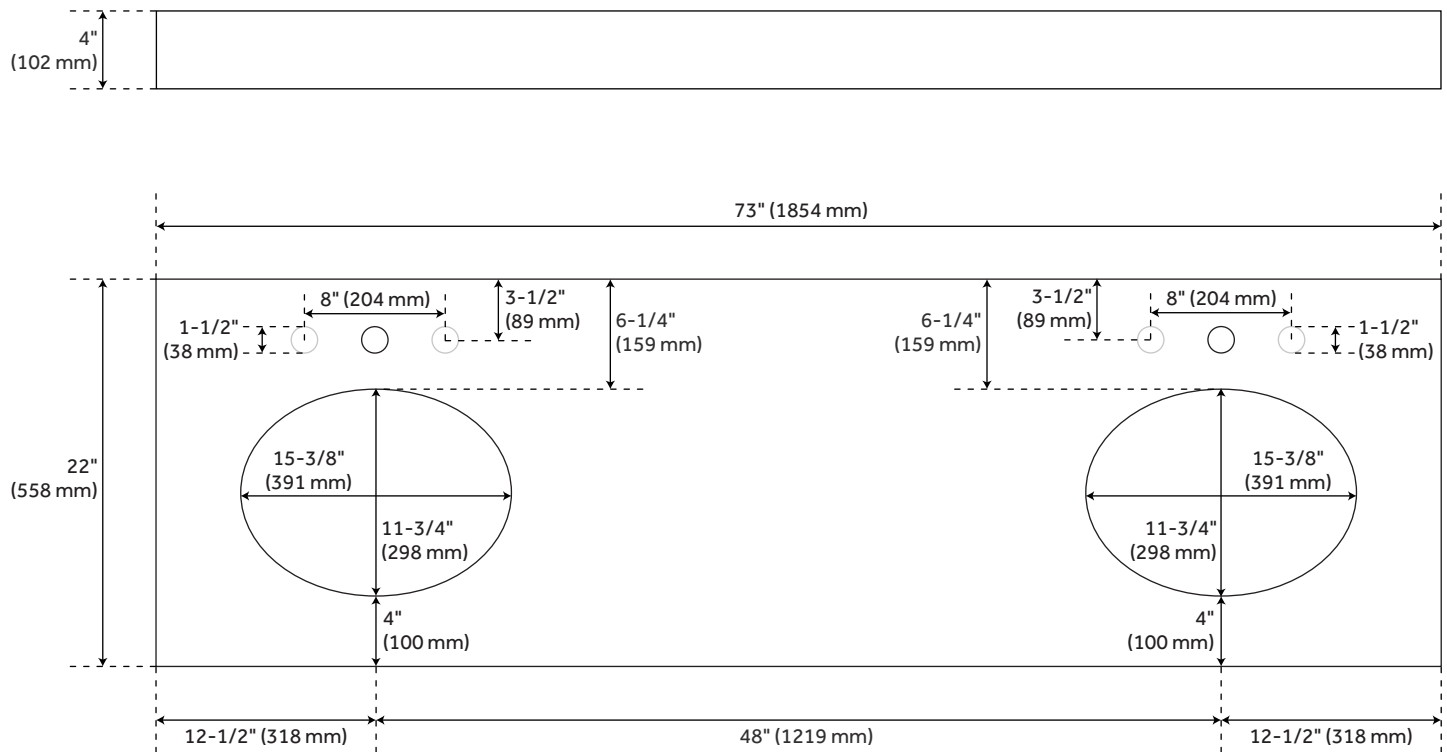

73" x 22"

3CM DOUBLE VANITY TOP FOR UNDERMOUNT SINK

All dimensions and specifications are nominal and may vary. Use actual products for accuracy in critical situations.