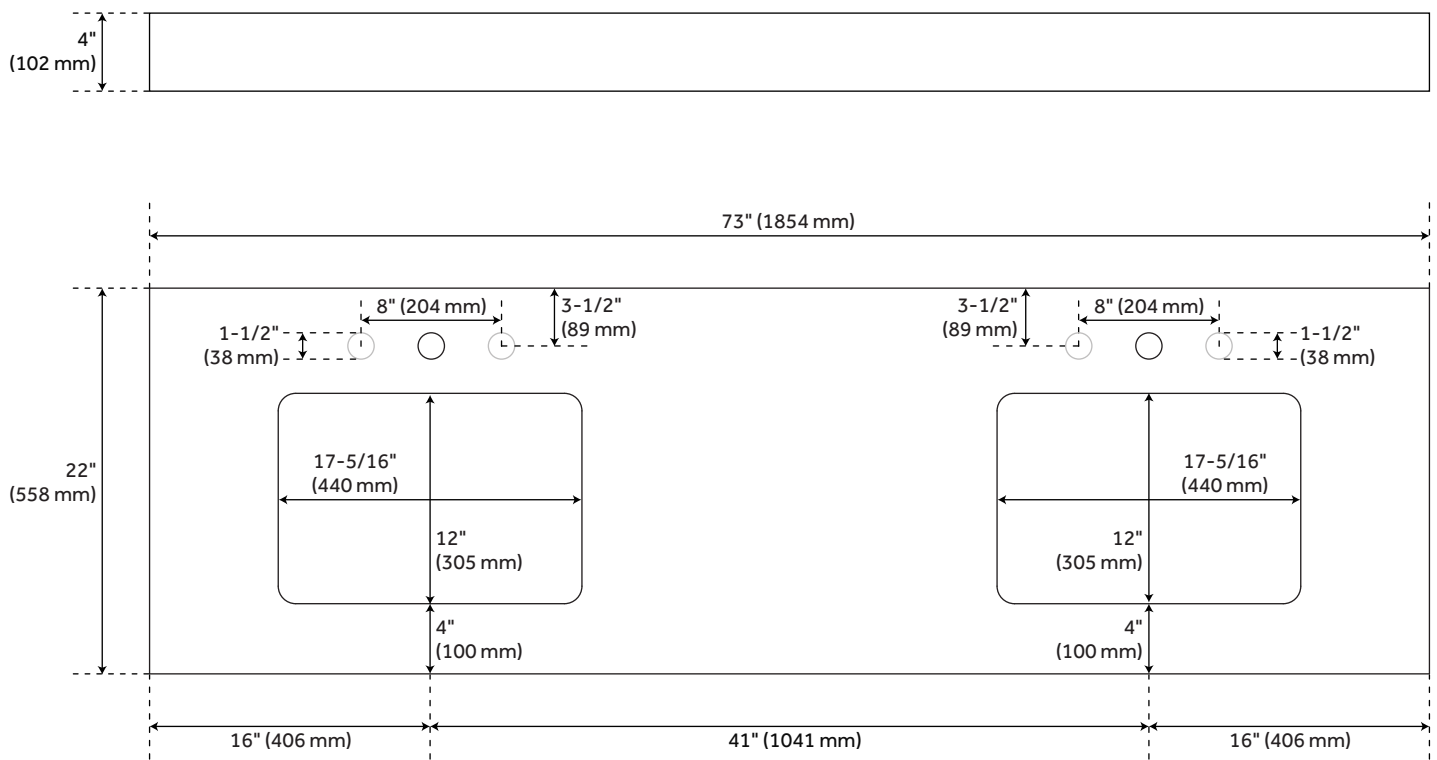

73" X 22"

3CM DOUBLE VANITY TOP FOR RECTANGULAR UNDERMOUNT SINK

All dimensions and specifications are nominal and may vary. Use actual products for accuracy in critical situations.