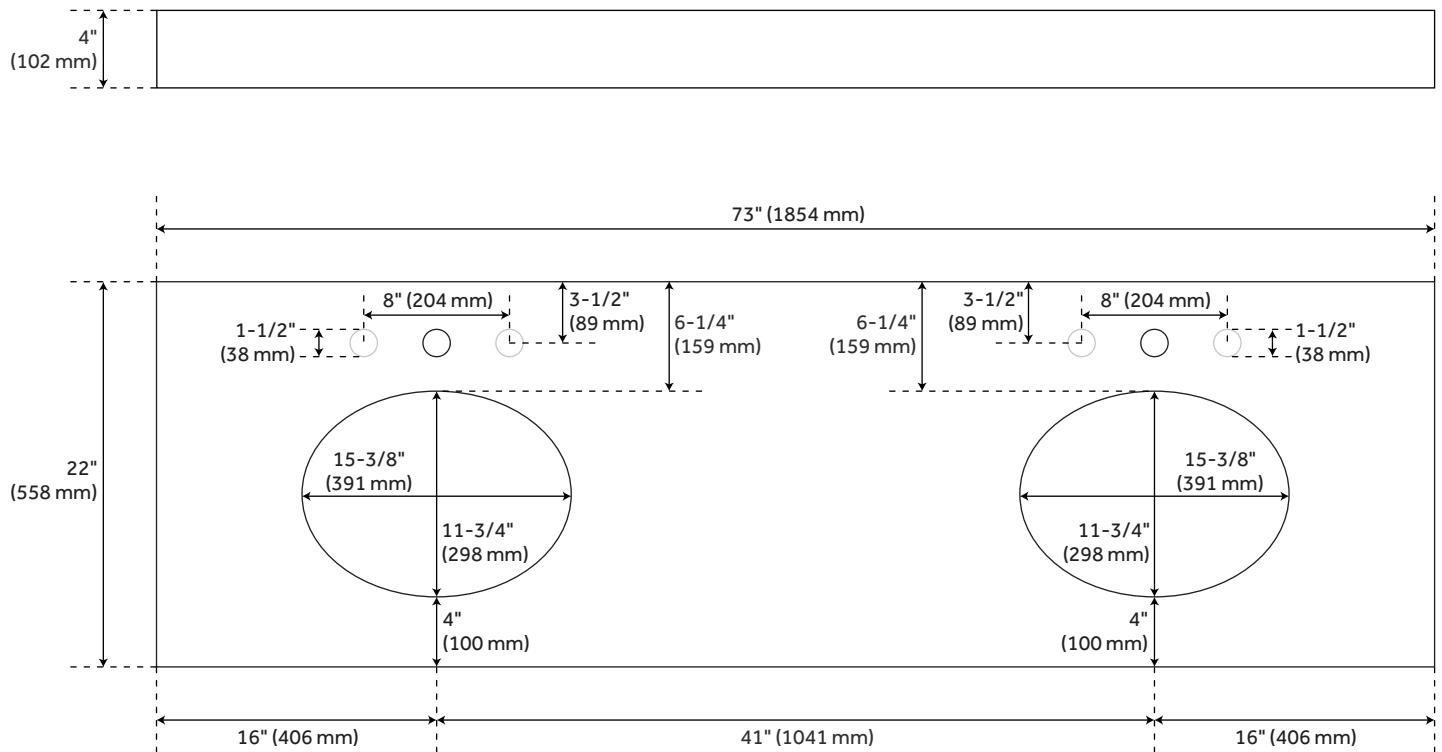

# 73" X 22"

## 3CM DOUBLE VANITY TOP FOR UNDERMOUNT SINK

All dimensions and specifications are nominal and may vary. Use actual products for accuracy in critical situations.