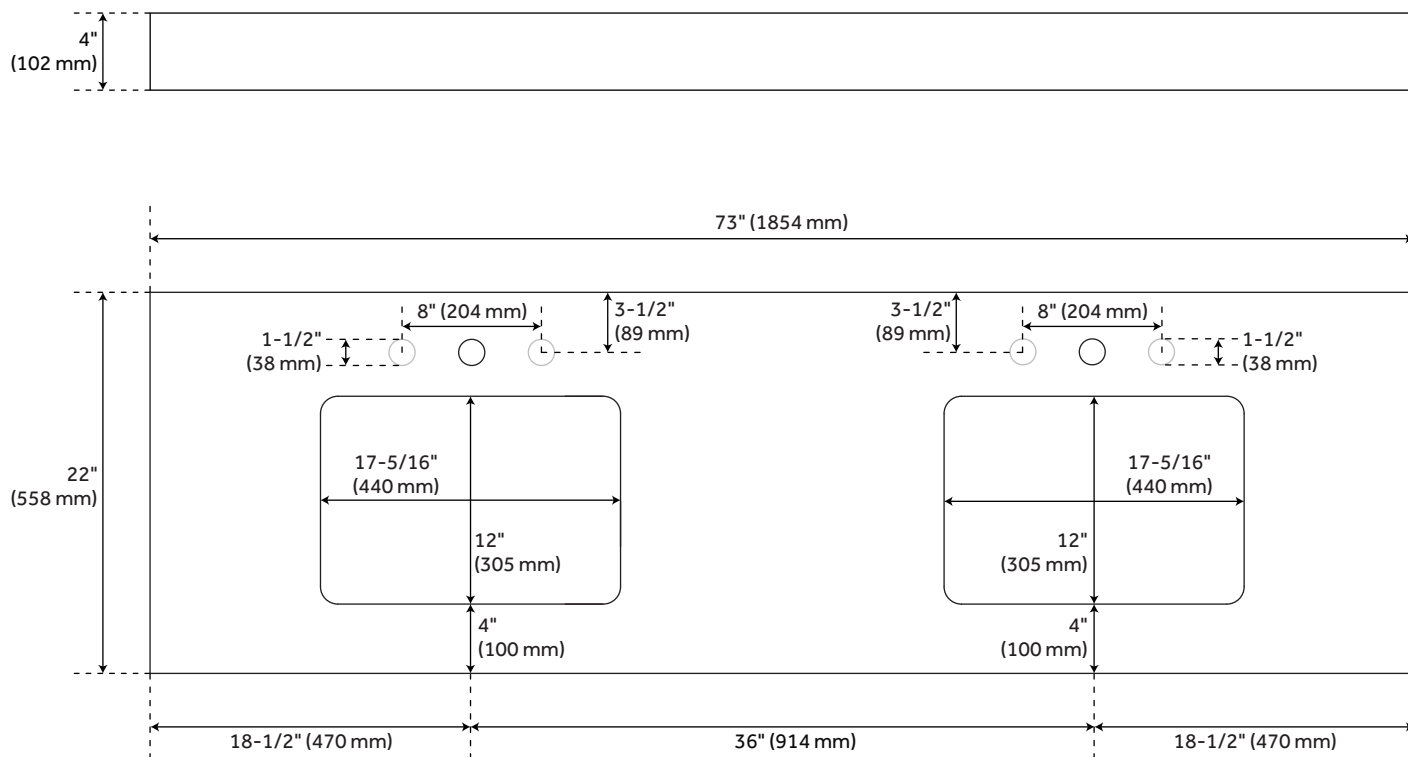

73" x 22"

3CM DOUBLE VANITY TOP FOR RECTANGULAR UNDERMOUNT SINK

All dimensions and specifications are nominal and may vary. Use actual products for accuracy in critical situations.