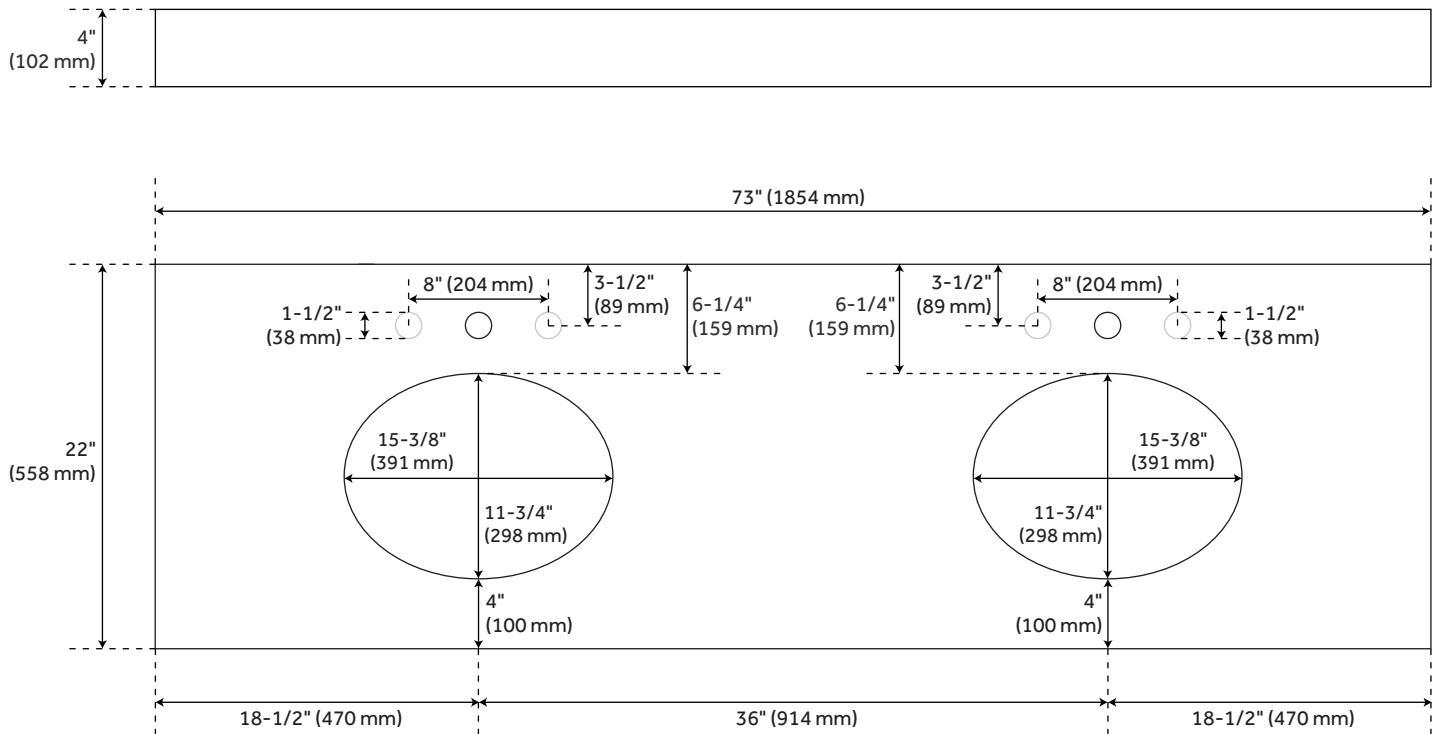

73" x 22"

3CM DOUBLE VANITY TOP FOR UNDERMOUNT SINK

All dimensions and specifications are nominal and may vary. Use actual products for accuracy in critical situations.