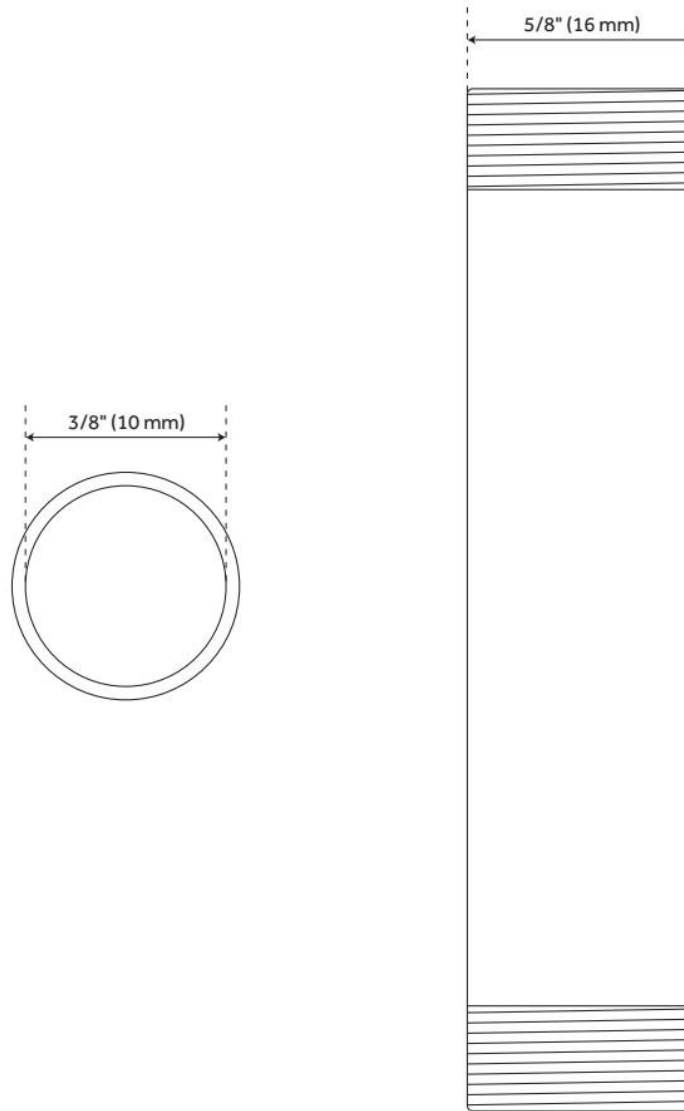

3/8" THREADED PIPE NIPPLES

SKU: 900401

Code: SH348516, SH348522, SH348496, SH348501, SH348511, SH348506

FEATURES

Material: Brass

Connection Type: 3/8" IPS

ADDITIONAL FEATURES

- Material is solid brass.
- 5/8" OD brass tubing is threaded on both ends.
- Can be used for ceiling or wall supports.
- Can also be used to extend shower riser.
- Tubing is 3/8" IPS also known as 5/8" OD.
- Not for potable use.

REVISED 6/5/2024

3/8" THREADED PIPE NIPPLES

SKU: 900401

Code: SH348516, SH348522, SH348496, SH348501, SH348511, SH348506

REVISED 6/5/2024