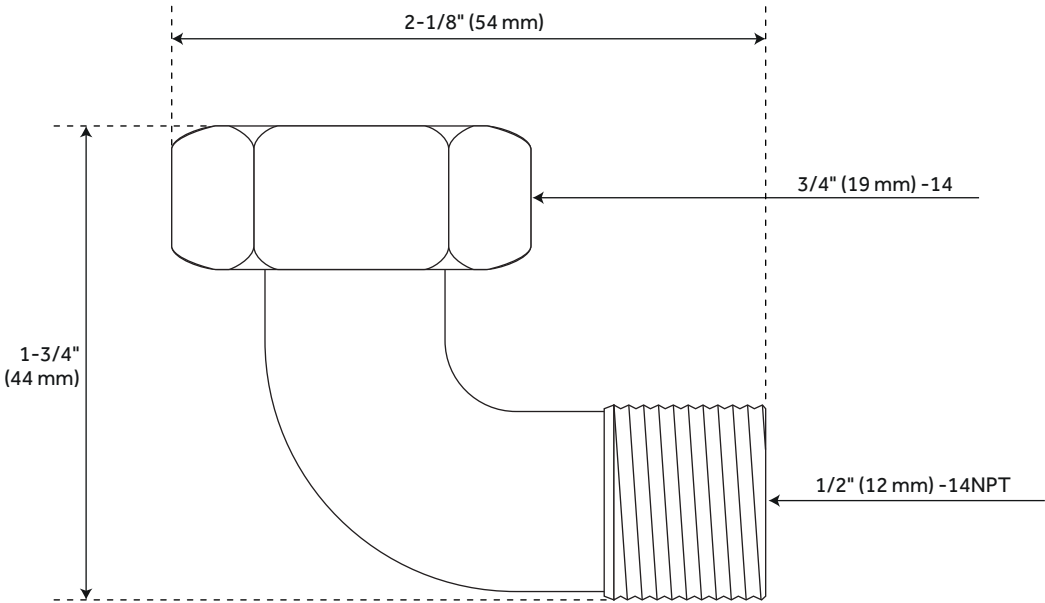

BATHCOCK COUPLINGS

SKU: 900403

All dimensions and specifications are nominal and may vary. Use actual products for accuracy in critical situations.