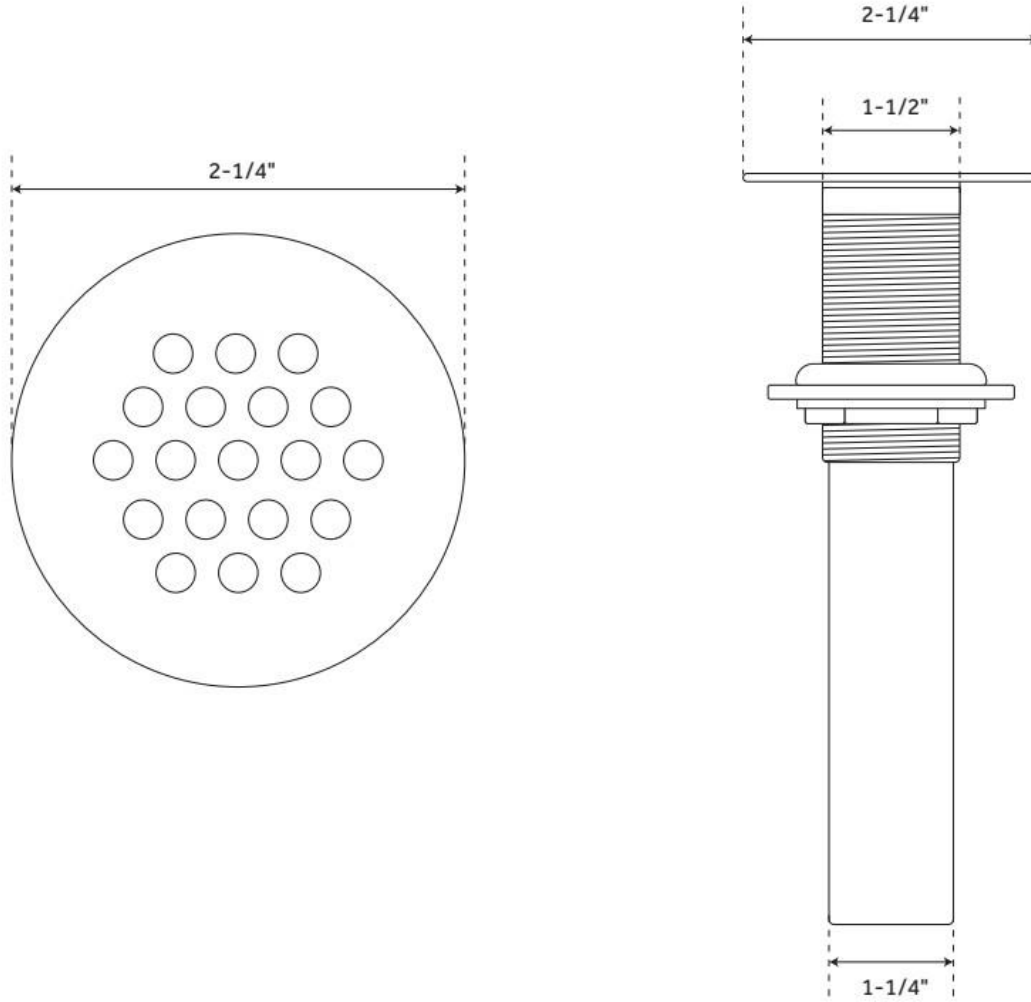

## FEATURES

Material: Brass

Fits Drain Hole Size: 1-1/2"

LISTED ID: SH439073PN, SH439073BG, SH439072BN, SH439072CP, SH439072ORB, SH439072PN, SH439072PB, SH439072BG, SH439072MB, SH439073BN

## ADDITIONAL FEATURES

- Made of solid brass.
- Grid Strainer design.
- Order without overflow holes for handmade sinks, or with overflow holes for traditional sinks.

REVISED 7/3/2024

# GRID STRAINER DRAIN - 1-1/2"

SKU: 900404

Code: SH214442, SH235334, SH235340, SH235350, SH255477, SH255480, SH400903, SH262803, SH422625, SH422624

REVISED 7/3/2024