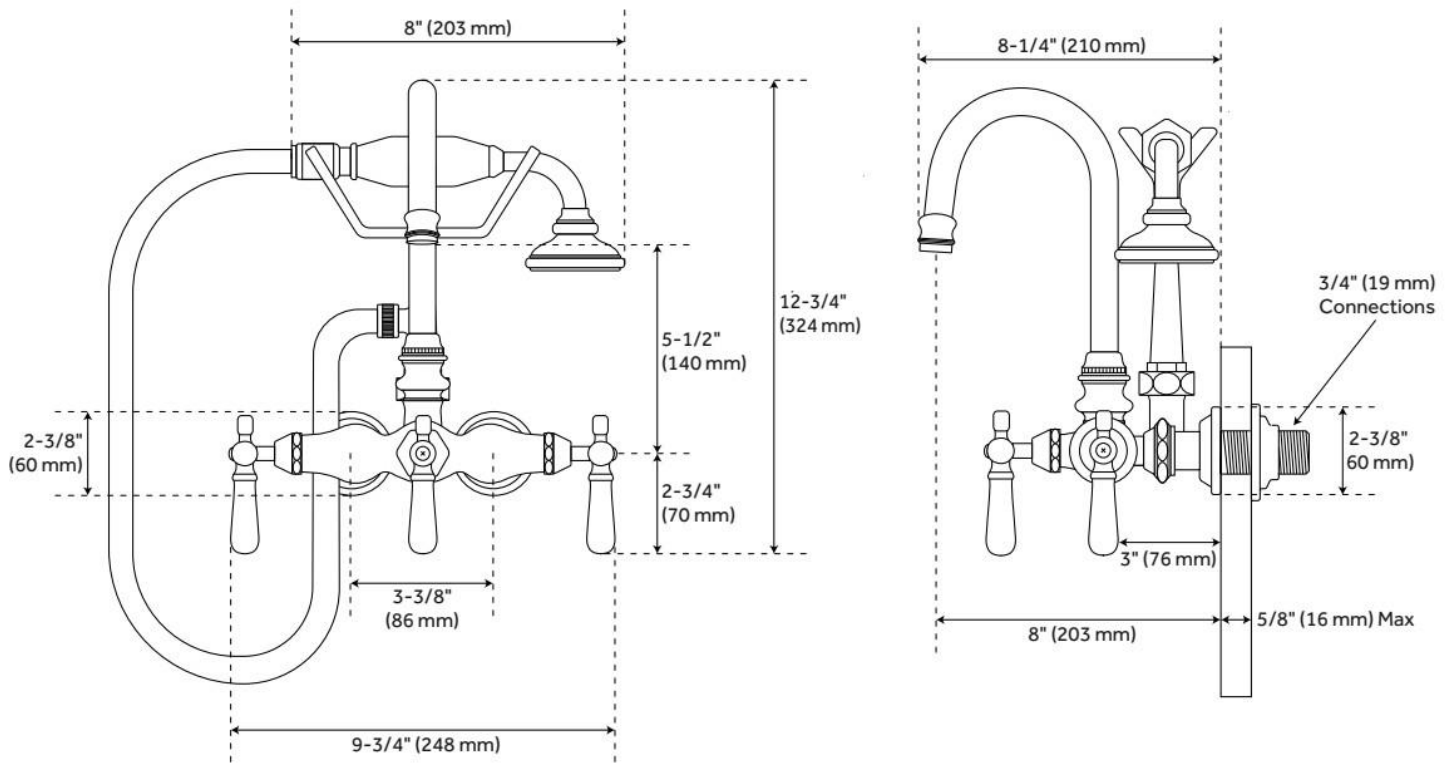

# GOOSENECK TUB-WALL-MOUNT FAUCET AND HAND SHOWER

SKU: 900479

Code: SH329301, SH329300, SH329302, SH267824, SH156300

## FEATURES

Material: Metal construction for strength and durability

Installation Type: Tub Wall Mount

Flow Rate: 6.8 gpm (25.7 L/min) @ 60 psi

Hand Shower Flow Rate: 1.8 gpm (6.8 L/min) @ 80 psi

Spray Type: Full

## ADDITIONAL FEATURES

- 3-1/2" spout length.
- Construction with high quality materials.
- Swing arm couplers not included.

REVISED 5/9/2024

# GOOSENECK TUB-WALL-MOUNT FAUCET AND HAND SHOWER

SKU: 900479

Code: SH329301, SH329300, SH329302, SH267824, SH156300

REVISED 5/9/2024