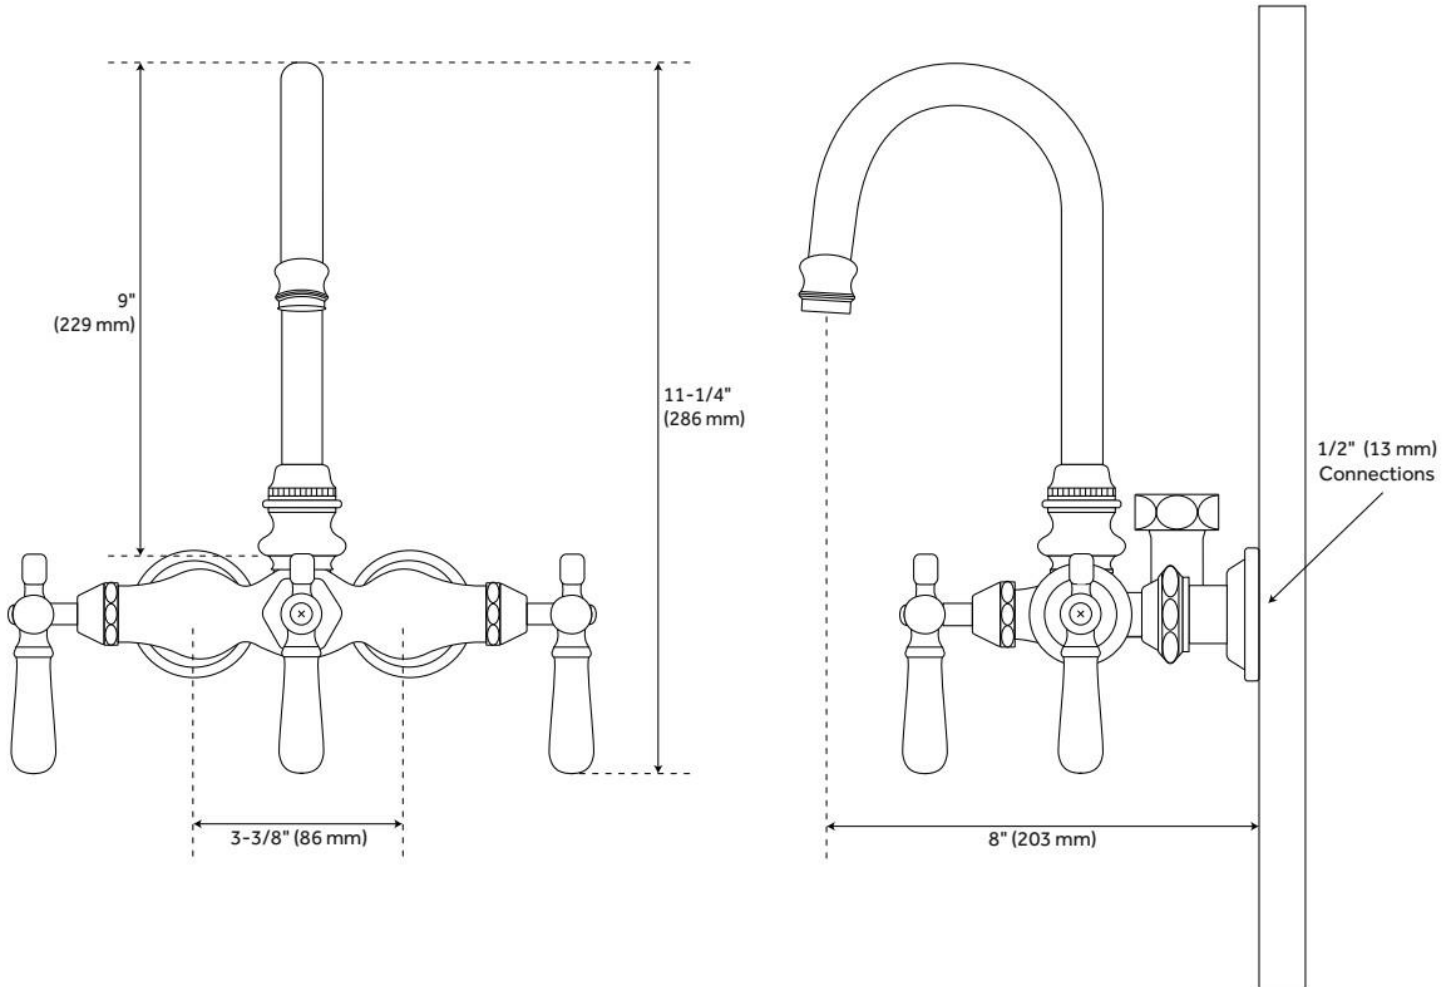

# GOOSENECK LEG TUB DIVERTER VALVE

SKU: 900497

Code: SH329307, SH109392, SH329306, SH267828

## FEATURES

Material: Brass

Shower Head Swivel: No

Flow Rate: 6.8 gpm (25.7 L/min) @ 60 psi

Cartridge Type: Ceramic Disc

LISTED ID: 508302

## ADDITIONAL FEATURES

- 'Hot', 'Cold' and 'Shower' porcelain handles.
- High quality brass leg tub valve with 9" high spout.
- 8" wall to spout.
- Must be installed with shower riser or hand shower (not included).
- 3-3/8" centers.
- Recommended for use only with the Bennington tub with angled straight faucet shanks, or any tub with a non-sloped, drain-end wall. Not recommended for use with the Celine, Miya, and Barrett tubs.

# GOOSENECK LEG TUB DIVERTER VALVE

SKU: 900497

Code: SH329307, SH109392, SH329306, SH267828

REVISED 6/12/2024