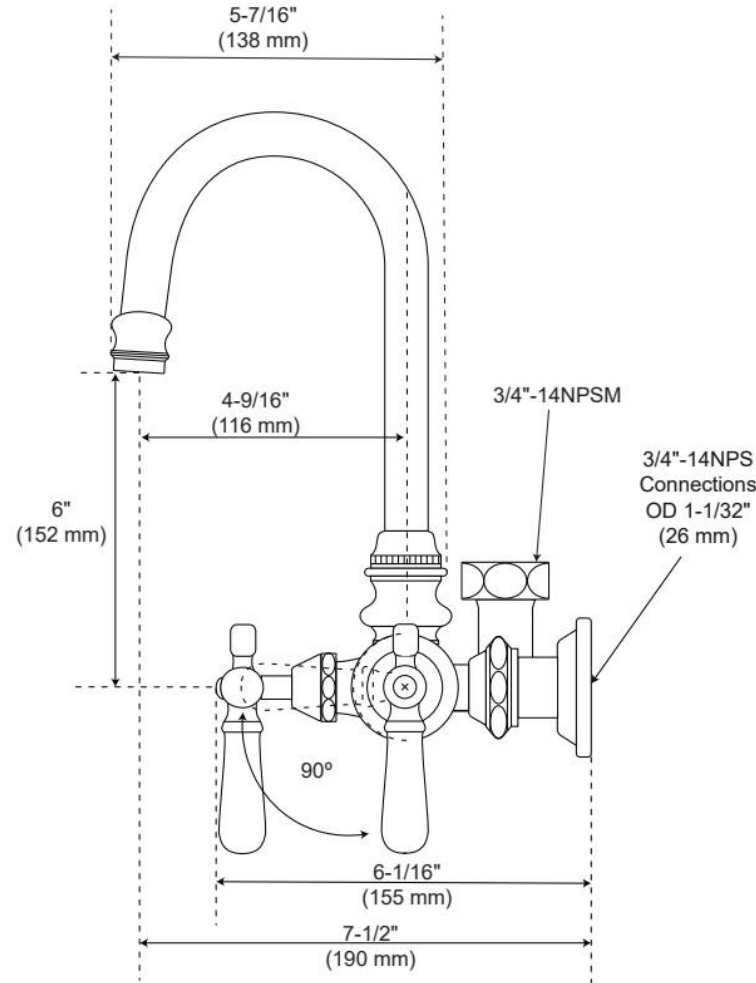

GOOSENECK LEG TUB DIVERTER VALVE

SKU: 900497

Code: SH329307, SH109392, SH329306, SH267828

FEATURES

Flow Rate: 6.8 gpm (25.7 L/min) @ 60 psi

Cartridge Type: Ceramic Disc

LISTED ID: 508302

ADDITIONAL FEATURES

- 'Hot', 'Cold' and 'Shower' porcelain handles.
- High quality brass leg tub valve with 9" high spout.
- 8" wall to spout.
- Must be installed with shower riser or hand shower (not included).
- 3-3/8" centers.
- Recommended for use only with the Bennington tub with angled straight faucet shanks, or any tub with a non-sloped, drain-end wall. Not recommended for use with the Celine, Miya, and Barrett tubs.

REVISED 1/24/2025

GOOSENECK LEG TUB DIVERTER VALVE

SKU: 900497

Code: SH329307, SH109392, SH329306, SH267828

REVISED 1/24/2025