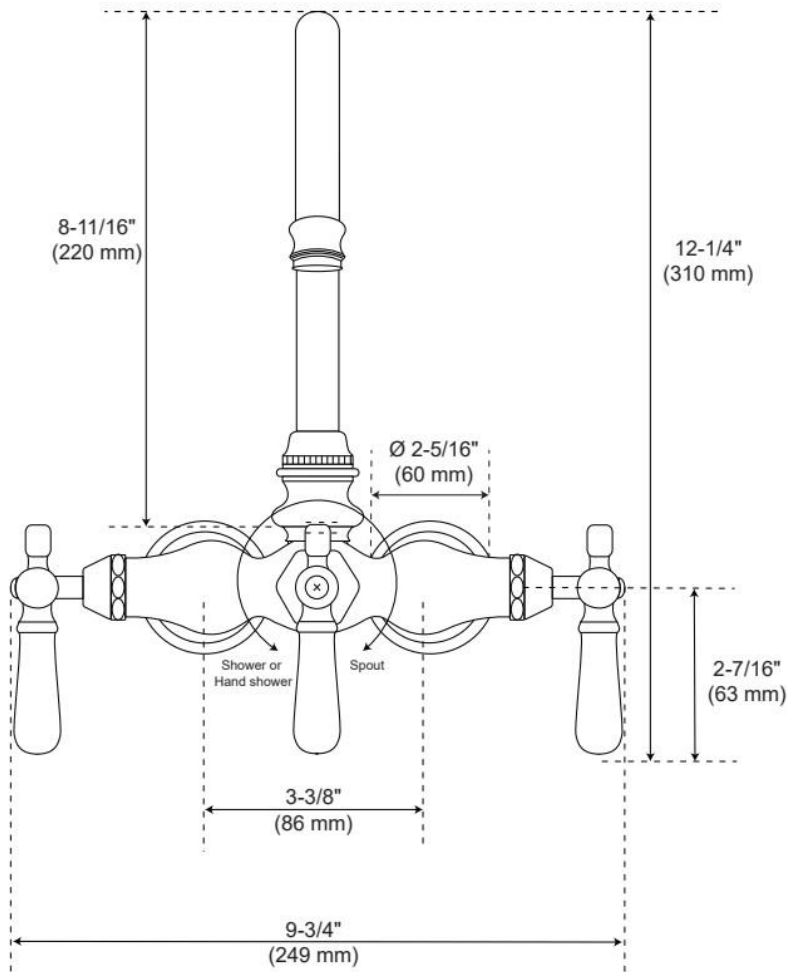

GOOSENECK LEG TUB DIVERTER VALVE

SKU: 900497

Code: SH329307, SH109392, SH329306, SH267828

FEATURES

Flow Rate: 6.8 gpm (25.7 L/min) @ 60 psi

Cartridge Type: Ceramic Disc

LISTED ID: 508302

ADDITIONAL FEATURES

- 'Hot', 'Cold' and 'Shower' porcelain handles.
- High quality brass leg tub valve with 9" high spout.
- 8" wall to spout.
- Must be installed with shower riser or hand shower (not included).
- 3-3/8" centers.
- Recommended for use only with the Bennington tub with angled straight faucet shanks, or any tub with a non-sloped, drain-end wall. Not recommended for use with the Celine, Miya, and Barrett tubs.

REVISED 1/24/2025

GOOSENECK LEG TUB DIVERTER VALVE

SKU: 900497

Code: SH329307, SH109392, SH329306, SH267828

REVISED 1/24/2025