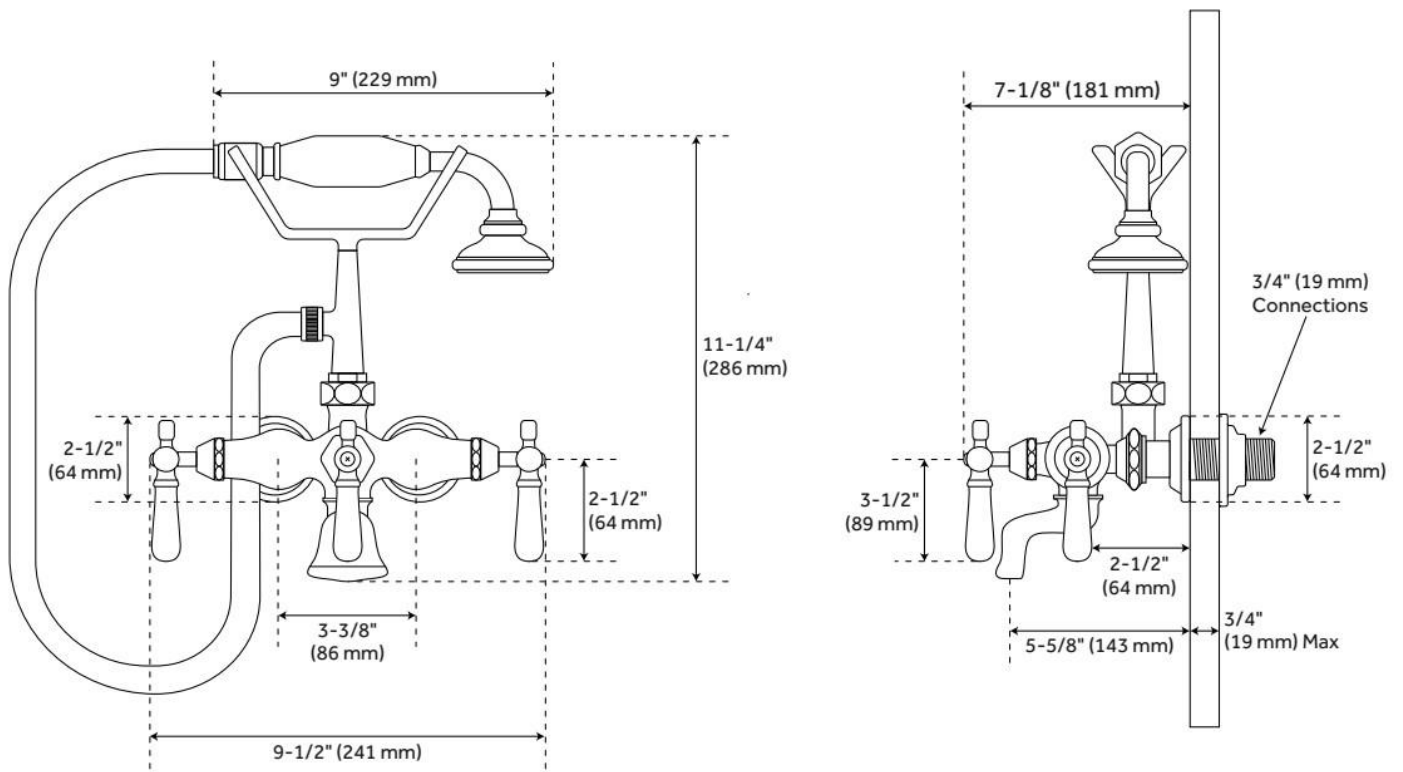

MINI TELEPHONE TUB-WALL-MOUNT FAUCET AND HAND SHOWER

SKU: 900501

Code: SH154397, SH154233

FEATURES

Material: Metal construction for strength and durability

Installation Type: Tub Wall Mount

Flow Rate: 4.2 gpm (15.9 L/min) @ 20 psi

Hand Shower Flow Rate: 1.8 gpm (6.8 L/min) @ 80 psi

Spray Type: Full

Cartridge Type: Ceramic Disc

Swivel Spout: No

ASME A112.18.1/CSA B125.1, LISTED ID: 515184, 515185

ADDITIONAL FEATURES

- Constructed with high quality materials.
- 3" spout length.

REVISED 5/10/2024

MINI TELEPHONE TUB-WALL-MOUNT FAUCET AND HAND SHOWER

SKU: 900501

Code: SH154397, SH154233

REVISED 5/10/2024