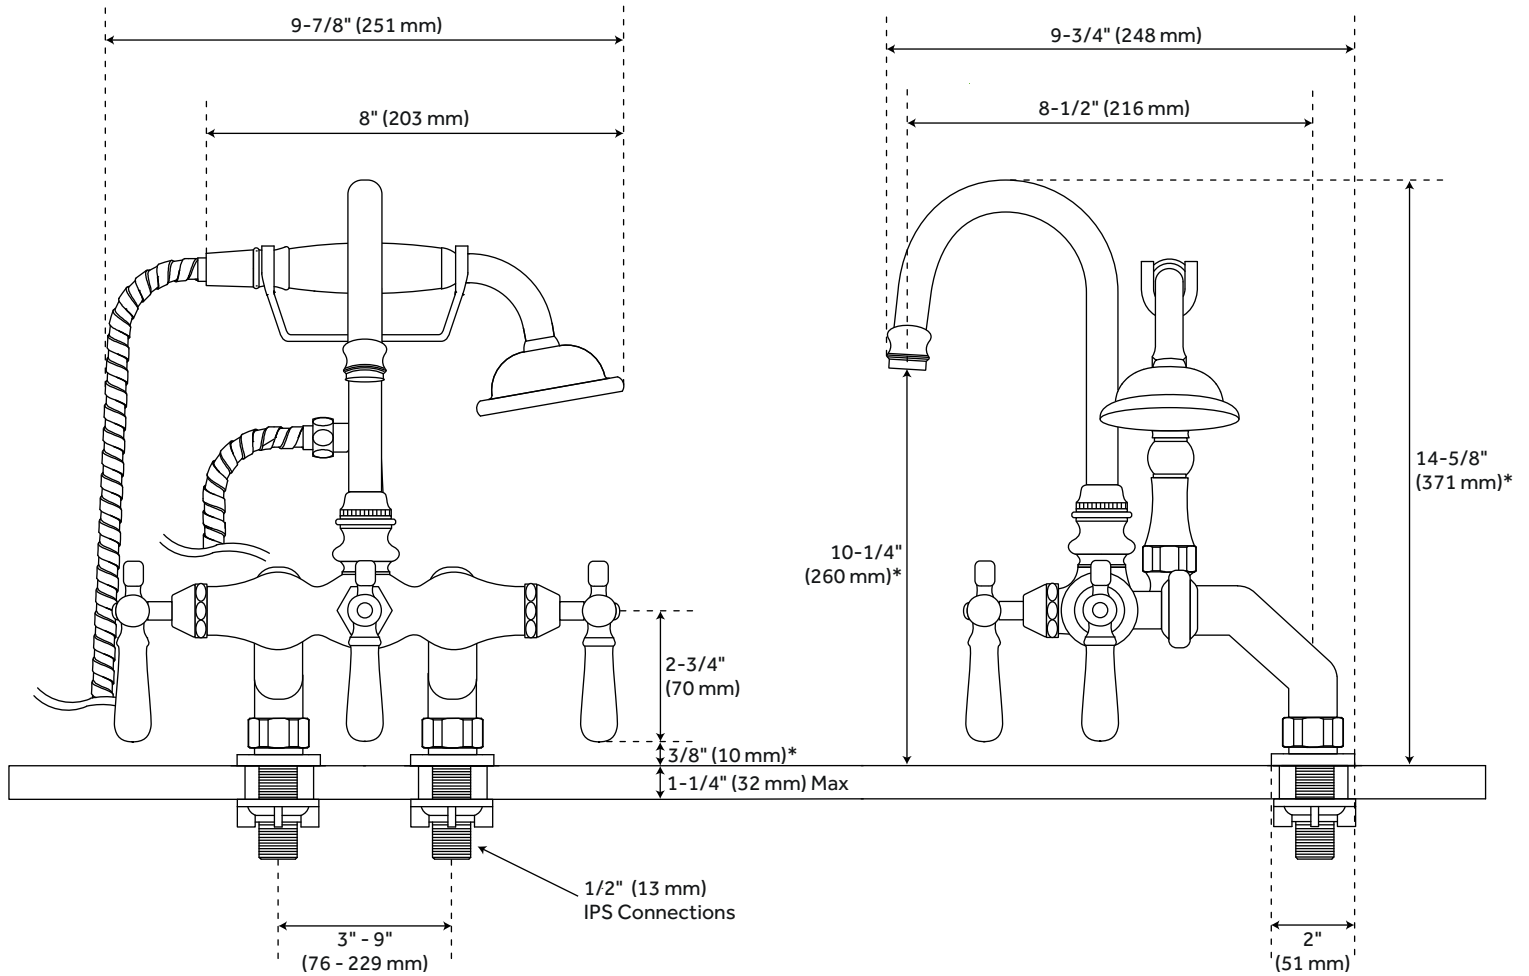

DECK-MOUNT GOOSENECK LEG TUB FAUCET AND HAND SHOWER WITH VARIABLE CENTERS

SKU: 900508

Code: SH397697, SH110327

FEATURES

Installation Type: Deck Mount
Features: Gooseneck;Hand Shower Included
Design: Traditional
Width: 9-3/4"
Height: 14-5/8"
Faucet Centers: 8"
Drain Included: No
Handle Type: Lever
Hand Shower Hose Length: 60"
Hand Shower Style: Telephone
Diverter Included: Yes
Height To Spout: 10-1/4"
Spout Reach: 8-1/2"
Hot and Cold Indicators: Yes
Handle Material: Porcelain
Max. Deck Thickness: 1-1/4"
Tub Faucet Material: Metal
Couplers Included: Yes

REVISED 3/17/2023

DECK-MOUNT GOOSENECK LEG TUB FAUCET AND HAND SHOWER WITH VARIABLE CENTERS

SKU: 900508

Code: SH397697, SH110327

ADDITIONAL FEATURES

- Deck-Mounted leg tub faucet with gooseneck spout.
- Porcelain lever handles.
- Swing arm couplers vary centers from 3-3/8" to 9-3/8".

REVISED 3/17/2023

DECK-MOUNT GOOSENECK LEG TUB FAUCET AND HAND SHOWER WITH VARIABLE CENTERS

SKU: 900508

*Height measurements can vary based on faucet centers.

All dimensions and specifications are nominal and may vary. Use actual products for accuracy in critical situations.