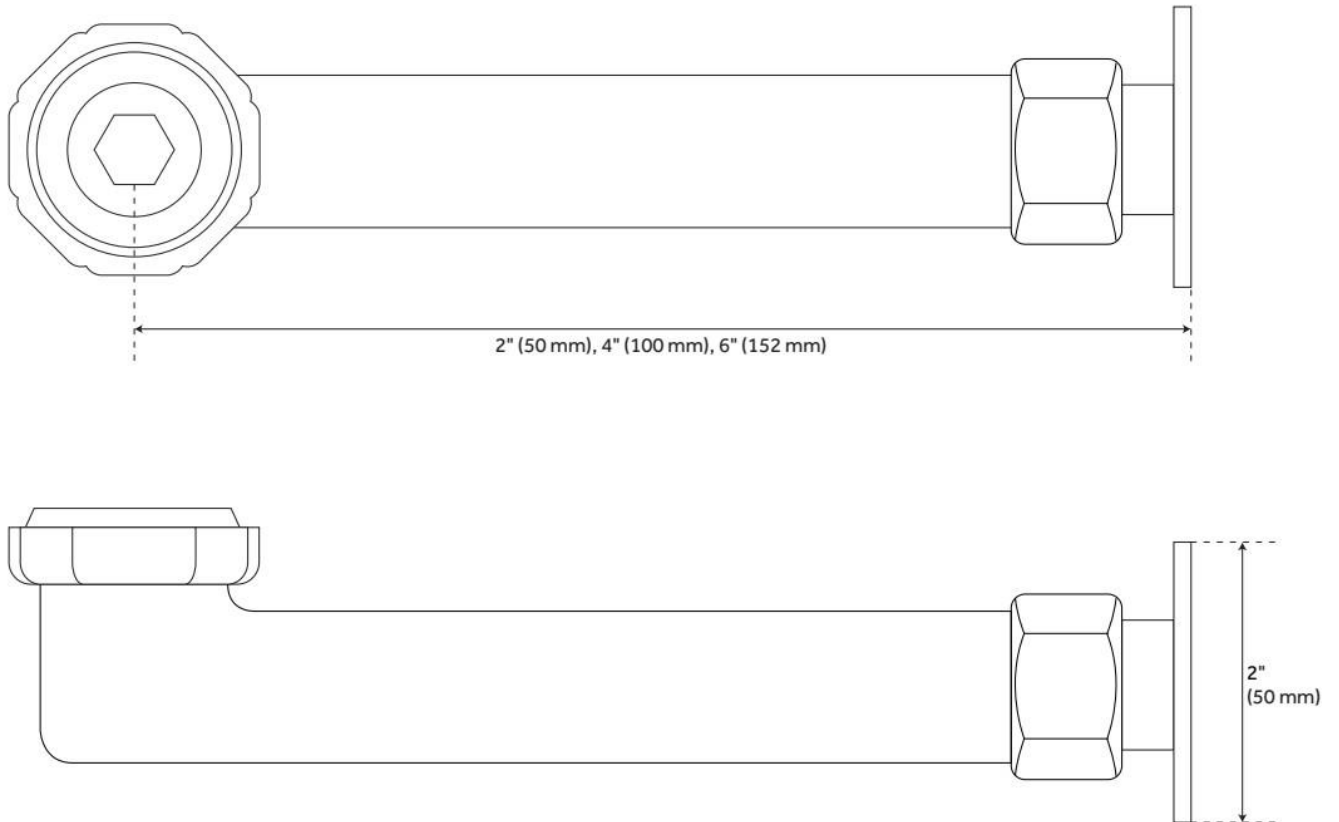

DECK MOUNT COUPLERS

SKU: 900554

Code: SH296018, SH144410, SH114306, SH419417, SH339537, SH114307, SH329259, SH419419, SH129883, SH419416, SH419418, SH419421

REVISED 5/13/2024