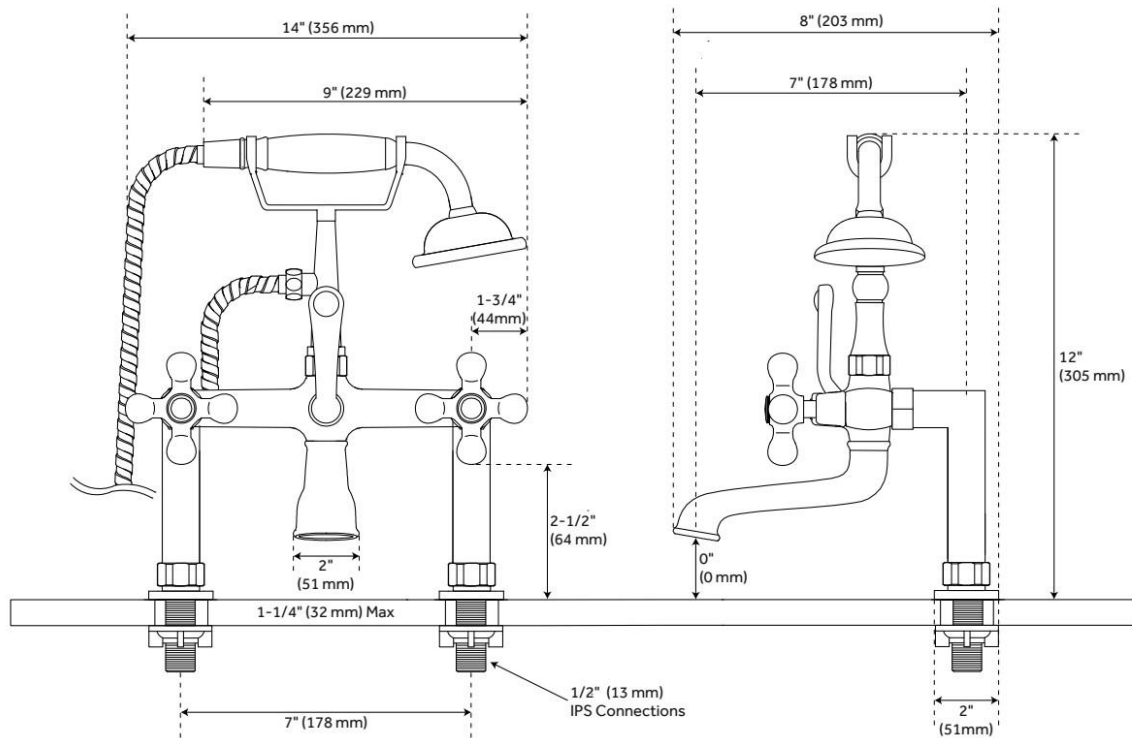

FEATURES

Material: Metal construction for strength and durability

Installation Type: Deck Mount

Flow Rate: 13.3 gpm (50.3 L/min) @ 80 psi

Hand Shower Flow Rate: 1.8 gpm (6.8 L/min) @ 80 psi

Spray Type: Full

Cartridge Type: Ceramic Disc

Swivel Spout: No

LISTED ID: SH441007*

ADDITIONAL FEATURES

- Choose between 2", 4", 6" deck-mount couplers.
- Hand shower rests 8" above the center of the faucet body.
- Spout drops 5" from center of faucet body.

REVISED 5/16/2024

DECK-MOUNT TELEPHONE FAUCET WITH CROSS HANDLES AND DECK COUPLERS

SKU: 900510

Code: SH144409, SH419392, SH446456, SH446422, SH419393, SH266476, SH419394, SH266477, SH419395, SH266478, SH419396, SH266479, SH295593, SH329513, SH196825, SH132302, SH489724

- 2", 4", or 6" deck couplers.
- Maximum deck thickness of 1".
- Sold in pairs.
- These couplers can be used on most of our tub faucets to convert them into deck mount faucets.
- Includes hookup, 1/2" IPS connections, 2" base.
- Faucet centers can be varied by using swing arm couplers for deck mount.