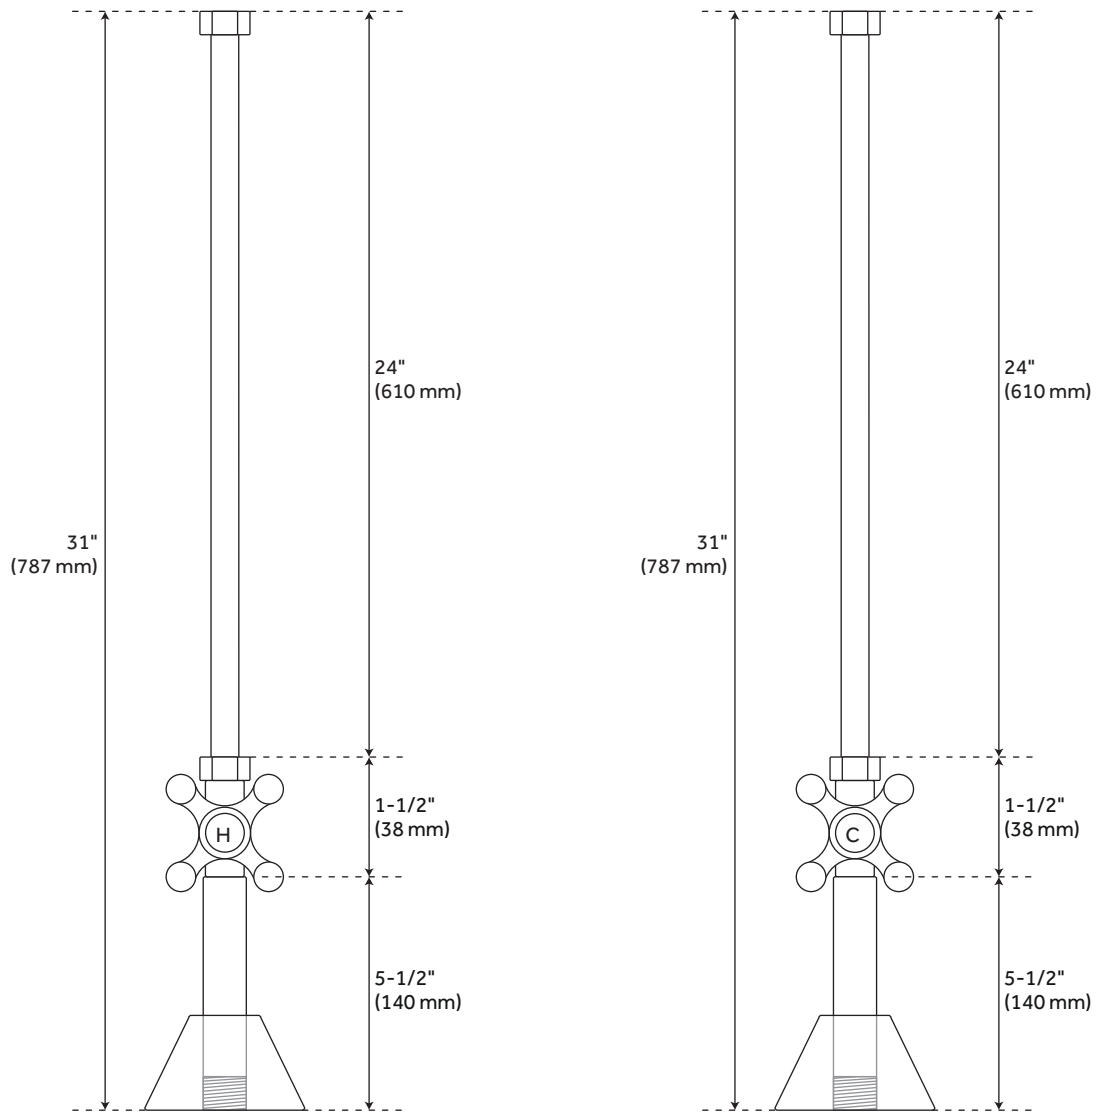

DECK-MOUNT SUPPLY WITH CROSS-HANDLE STOPS FOR THREADED PIPE

SKU: 900523

Code: SH114308, SH158038, SH158040, SH158042

FEATURES

REVISED 3/22/2023

DECK-MOUNT SUPPLY WITH CROSS-HANDLE STOPS FOR THREADED PIPE

SKU: 900523

Code: SH114308, SH158038, SH158040, SH158042

ADDITIONAL FEATURES

- Straight water supply lines with four ball cross-handle valves for deck or rim mount faucets.
- Includes 1/2" OD water lines, retainers, seals, valves and heavy cast bell type floor flanges.
- Brushed Nickel, Chrome, and Oil Rubbed Bronze finish kits come with threaded valves and 1/2" x 3" threaded nipples.
- Old Copper, Antique Copper, and Polished Brass finish kits come with threaded valves and 1/2" x 6" threaded nipples.
- Premium quality materials. Solid brass construction.

REVISED 3/22/2023

DECK-MOUNT SUPPLY WITH CROSS-HANDLE STOPS FOR THREADED PIPE

SKU: 900523

All dimensions and specifications are nominal and may vary. Use actual products for accuracy in critical situations.