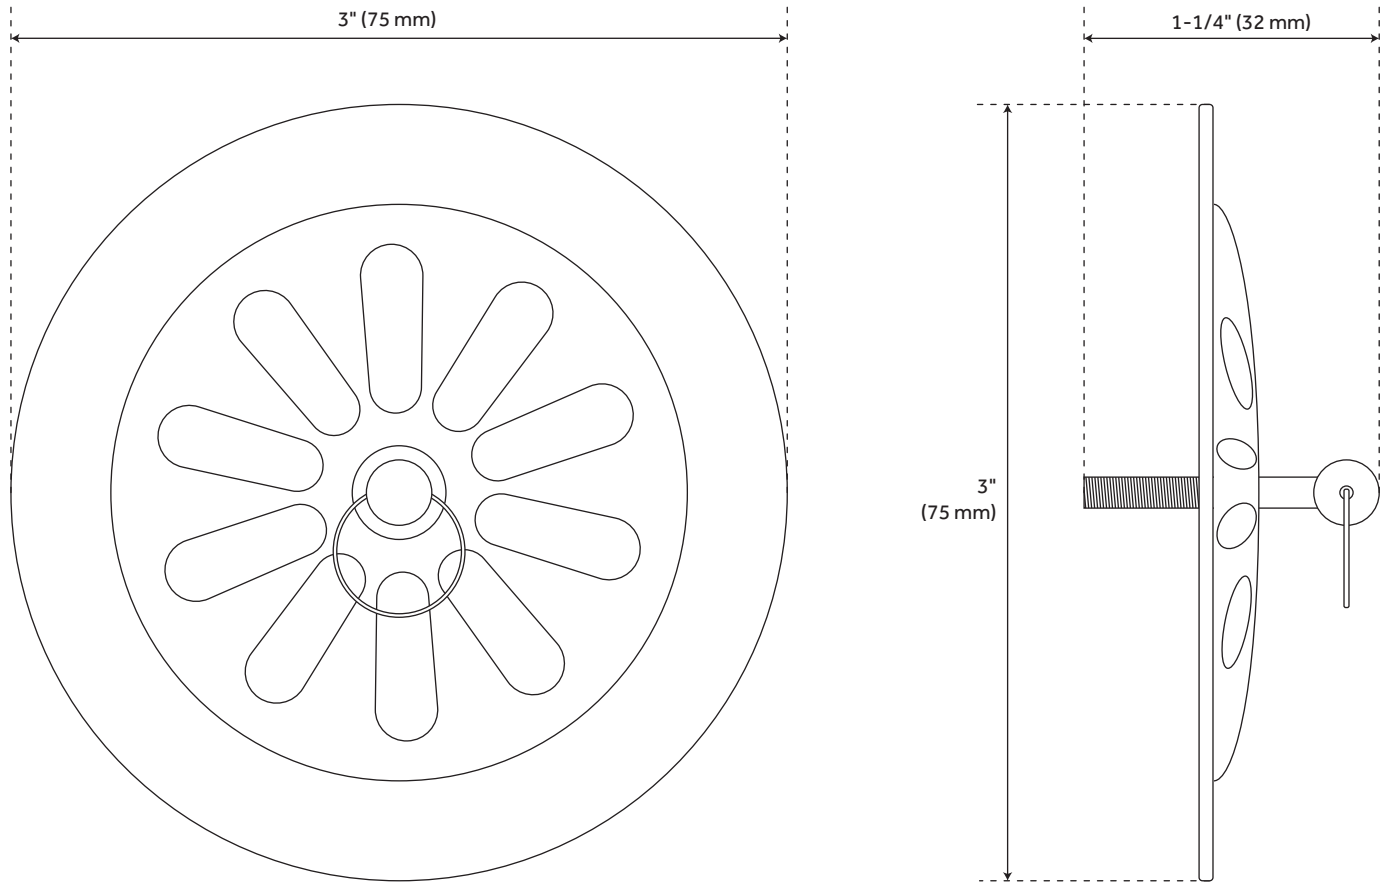

DAISY WHEEL OVERFLOW COVER WITH BOLT

SKU: 900535

Code: SH348057, SH251280, SH251275, SH251281, SH351298, SH351299, SH351300

FEATURES

REVISED 3/17/2023

DAISY WHEEL OVERFLOW COVER WITH BOLT

SKU: 900535

Code: SH348057, SH251280, SH251275, SH251281, SH351298, SH351299, SH351300

ADDITIONAL FEATURES

- Old-fashioned design.
- Bronze Patina, a dark and distressed living finish, is over solid bronze. All other finishes are plated over solid brass.
- Includes bolt with loop to hold chain.
- Bolt is 1-1/4" L.
- Outside Diameter is 3"

REVISED 3/17/2023

DAISY WHEEL OVERFLOW COVER WITH BOLT

SKU: 900535

All dimensions and specifications are nominal and may vary. Use actual products for accuracy in critical situations.