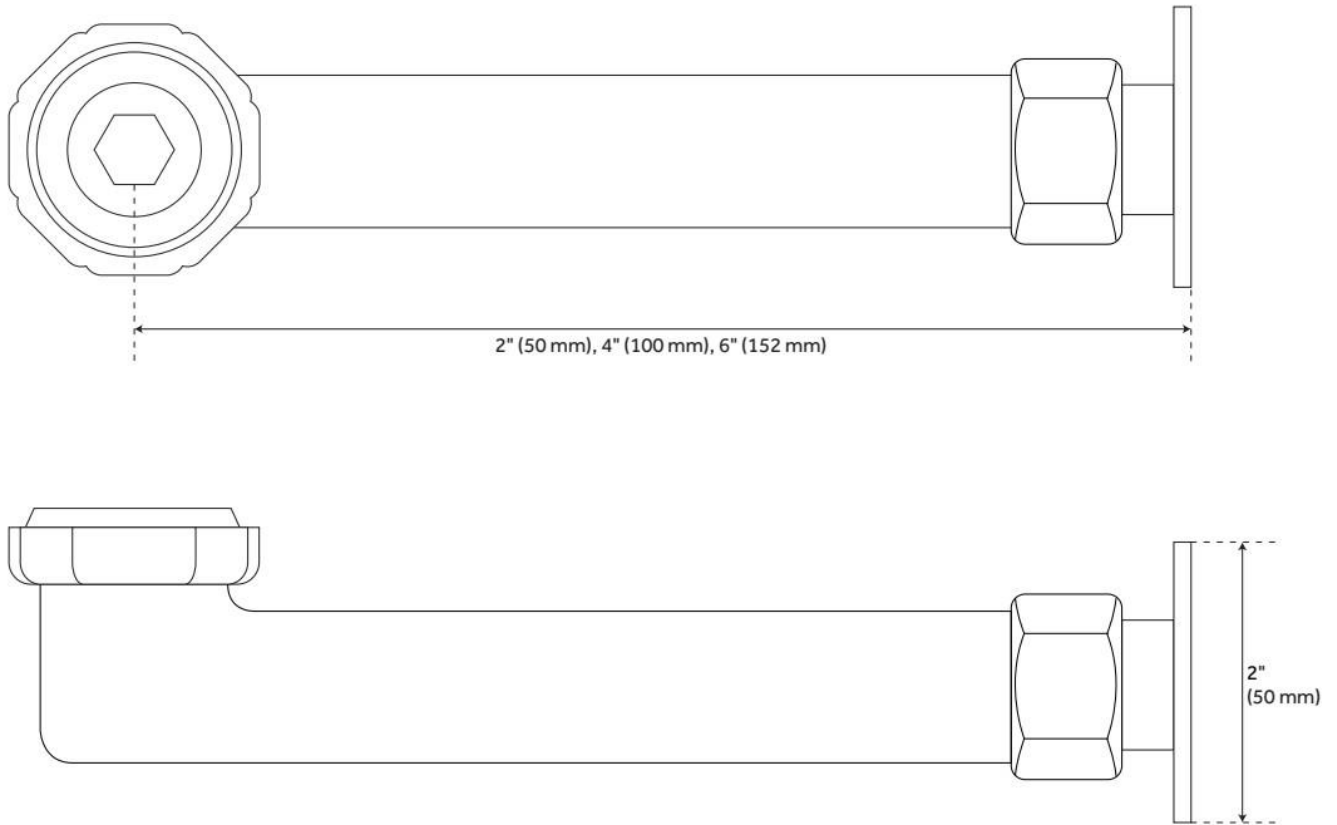

DECK MOUNT COUPLERS

SKU: 900554

Code: SH296018, SH144410, SH114306, SH419417, SH339537, SH114307, SH329259, SH419419, SH129883, SH419416, SH419418, SH419421

REVISED 6/27/2024