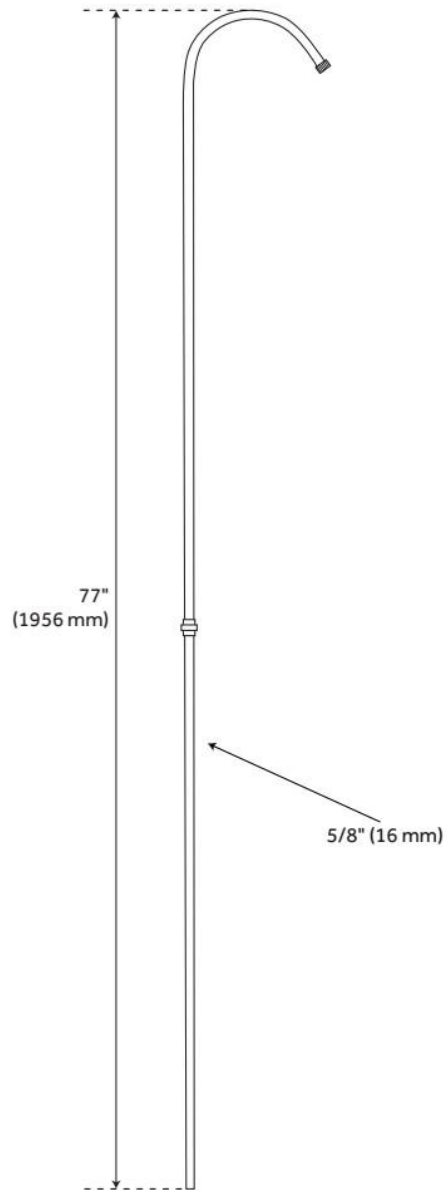

5/8" OD X 77" HIGH SHOWER RISER PIPE

SKU: 900577

Code: SH114331, SH133810, SH144428

FEATURES

Material: Brass

ADDITIONAL FEATURES

- 77" High x 5/8" OD diameter.
- Top piece measures 40-1/2" H.
- Bottom piece measures 36-1/2" H with coupler.
- Can be shortened by cutting.
- Bottom piece is threaded on one end only. (Does not fit economy faucets that require threaded pipe connection.)
- 1/2" IPS (iron pipe) showerhead fitting.
- Fits standard showerheads.
- Extends 9 1/2" from vertical.
- Note: showerhead, faucet, riser holder, bushing, and shower ring sold separately. Bottom piece is threaded on one end only. (Does not fit economy faucets that require threaded pipe connection.)
- Riser can be extended with additional coupling and pipe.

REVISED 6/5/2024

5/8" OD X 77" HIGH SHOWER RISER PIPE

SKU: 900577

Code: SH114331, SH133810, SH144428

REVISED 6/5/2024