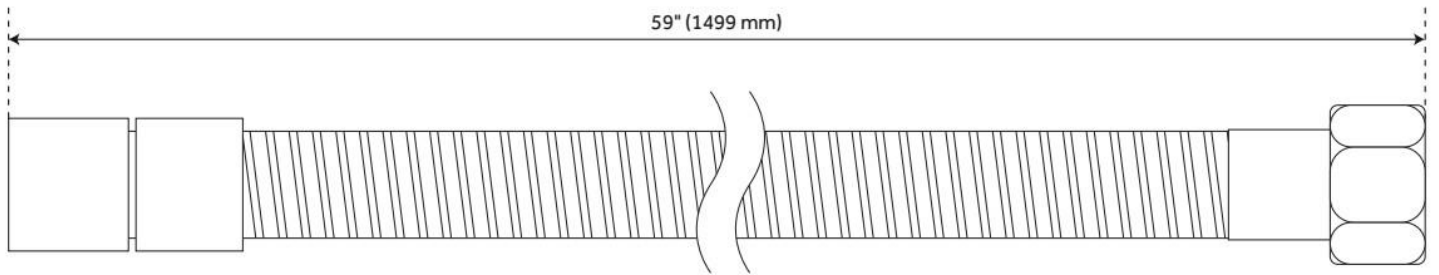

HOSE FOR HAND SHOWER

SKU: 900594

Code: SH133721, SH114323, SH132126, SH418674

FEATURES

Connection Type: 1/2" IPS

ASME A112.18.1/CSA B125.1, LISTED ID: 517032, 530224, 517033, 517060

ADDITIONAL FEATURES

- Hand sprayer sold separately.

REVISED 5/24/2024

HOSE FOR HAND SHOWER

SKU: 900594

Code: SH133721, SH114323, SH132126, SH418674

REVISED 5/24/2024