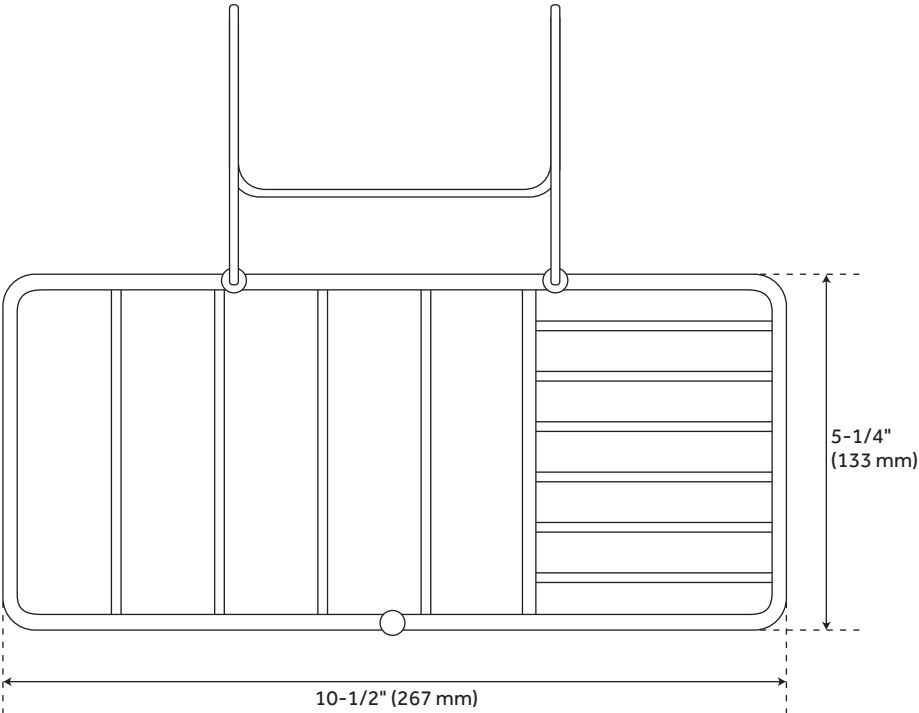

SOAP BASKET WITH SPONGE HOLDER

SKU: 900605

Code: SH329489, SH398873

FEATURES

Installation Type: Tub Mount

Material: Brass

Length: 10-1/2"

Width: 5-1/4"

Assembly Required: No

ASSE 1016 Type P/T

REVISED 4/3/2023

SOAP BASKET WITH SPONGE HOLDER

SKU: 900605

Code: SH329489, SH398873

ADDITIONAL FEATURES

- Heavy-duty basket hooks over side of clawfoot tub
- Curved hanger may be bent to adjust to tub rim.

REVISED 4/3/2023

SOAP BASKET WITH SPONGE HOLDER

SKU: 900605

All dimensions and specifications are nominal and may vary. Use actual products for accuracy in critical situations.