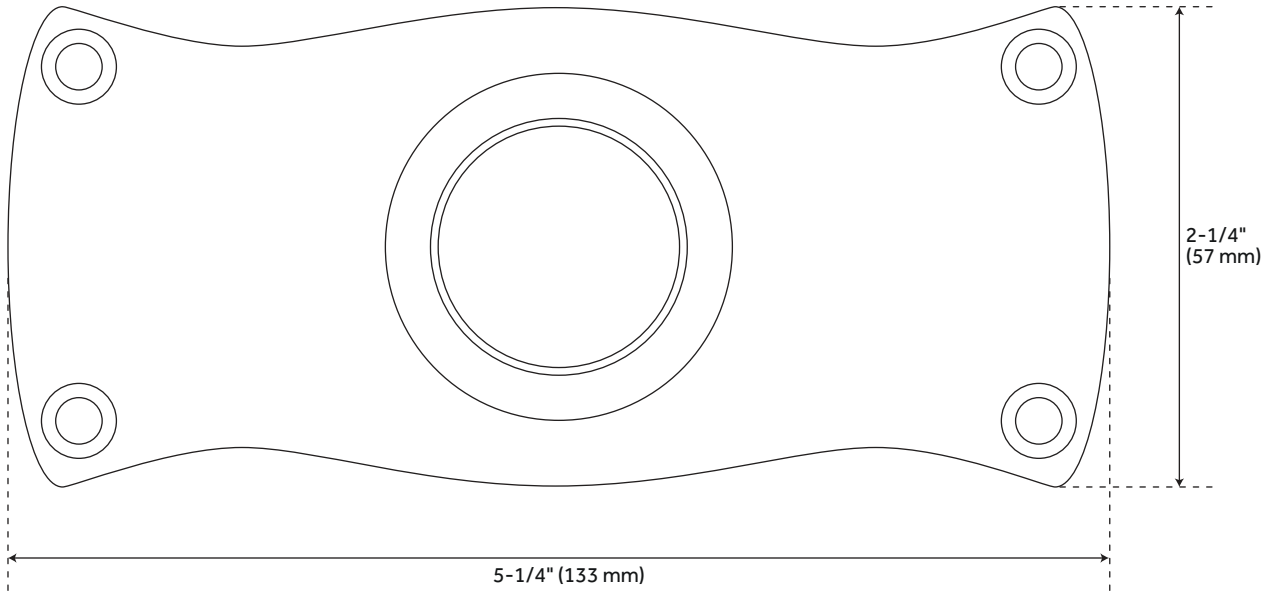

JUMBO SHOWER ROD FLANGES

SKU: 900665

Code: SH466828, SH466829, SH466830, SH466831, SH466832

FEATURES

Material: Zinc

Length: 2-1/4"

Height: 5-1/4"

Mounting Hardware Included: Yes

REVISED 3/15/2023

JUMBO SHOWER ROD FLANGES

SKU: 900665

Code: SH466828, SH466829, SH466830, SH466831, SH466832

ADDITIONAL FEATURES

- Set of two jumbo size shower rod flanges
- Includes mounting hardware.
- Flanges are 2-1/8" W x 4-7/8" H
- Fits 1" diameter shower rods.

REVISED 3/15/2023

JUMBO SHOWER ROD FLANGES

SKU: 900665

SH555023

All dimensions and specifications are nominal and may vary. Use actual products for accuracy in critical situations.