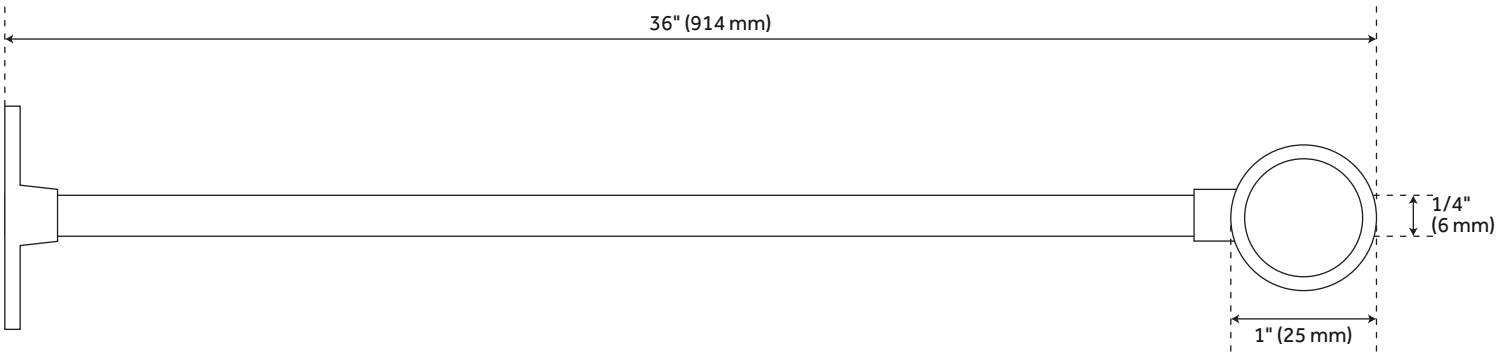

STANDARD SOLID STEEL SHOWER ROD CEILING SUPPORT

SKU: 900714

Code: SH466833, SH466834, SH466836, SH466835

FEATURES

Material: Steel

Mounting Hardware Included: Yes

Installation Type: Ceiling Mount

REVISED 3/15/2023

STANDARD SOLID STEEL SHOWER ROD CEILING SUPPORT

SKU: 900714

Code: SH466833, SH466834, SH466836, SH466835

ADDITIONAL FEATURES

- 1/4" thick solid rod.
- Complete with eye loop and ceiling-mount flange.
- May be cut to fit ceiling height.

REVISED 3/15/2023

STANDARD SOLID STEEL SHOWER ROD CEILING SUPPORT

SKU: 900714
SH555024

All dimensions and specifications are nominal and may vary. Use actual products for accuracy in critical situations.