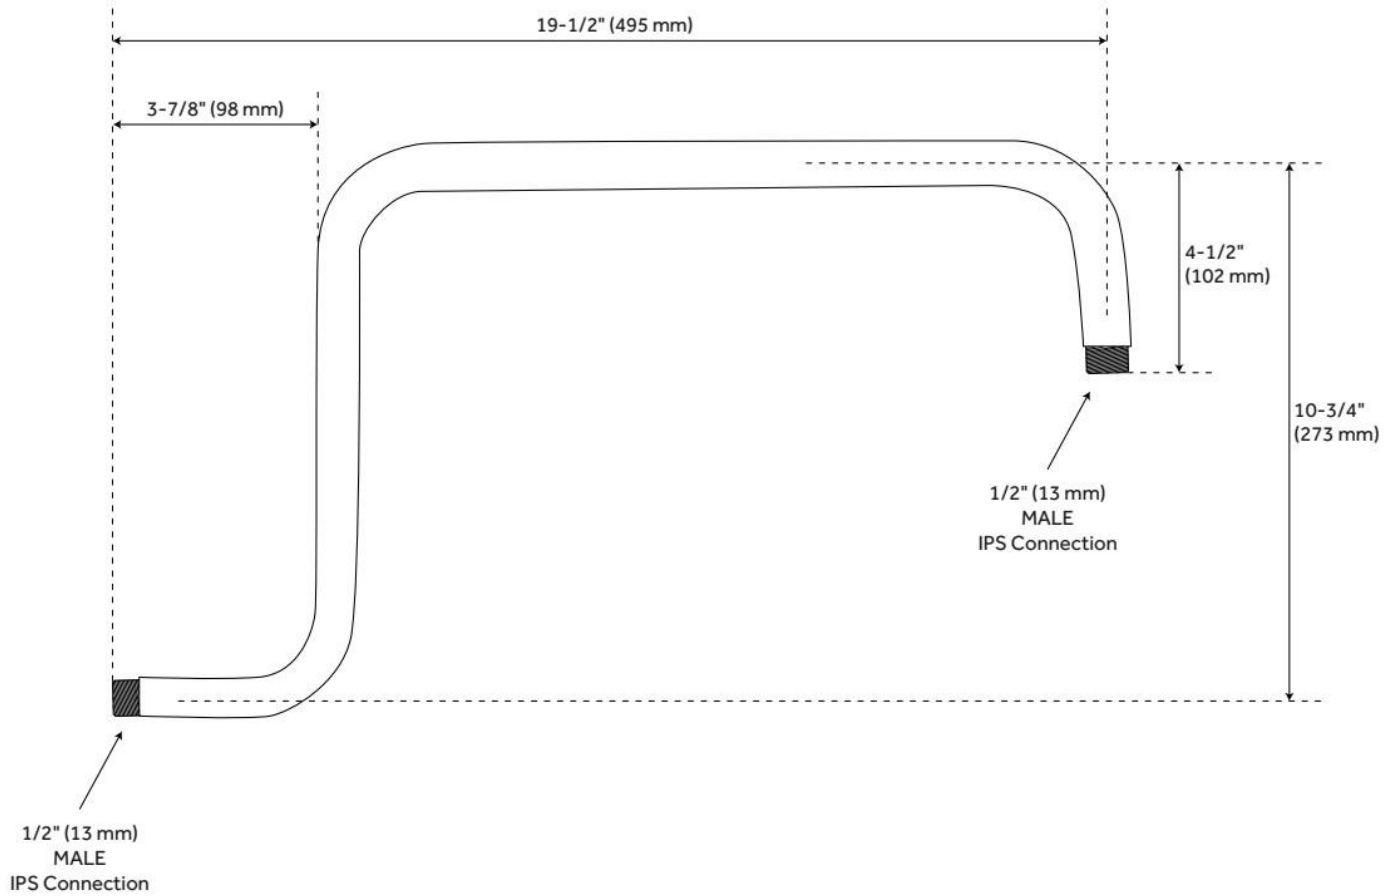

OFFSET SHOWER ARM

SKU: 900846

Code: SH110590, SH131759, SH397506, SH397505

FEATURES

Material: Brass

Connection Type: 1/2" NPT

ADDITIONAL FEATURES

- Raises shower head 4-1/2".
- Note: Requires ceiling clearance of 11" from pipe outlet at wall to ceiling.

REVISED 5/24/2024

OFFSET SHOWER ARM

SKU: 900846

Code: SH110590, SH131759, SH397506, SH397505

REVISED 5/24/2024