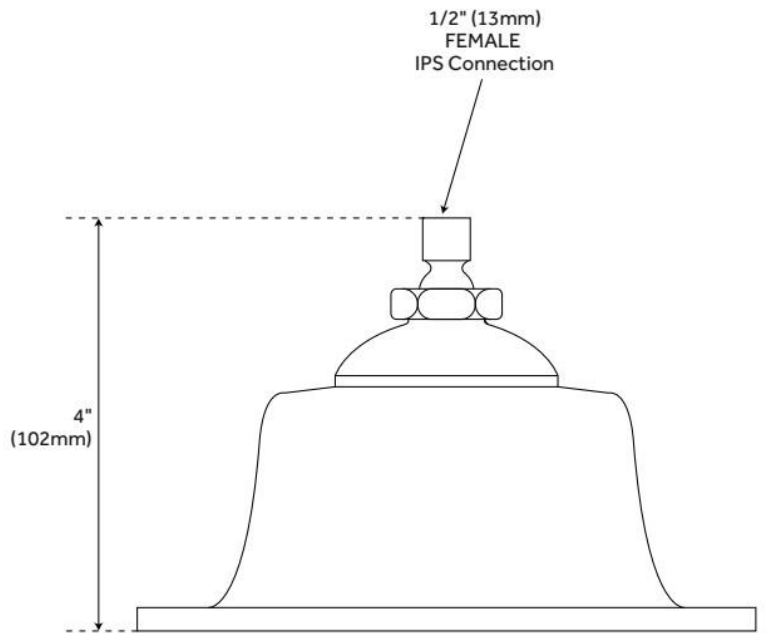

SUNFLOWER SHOWER HEAD

SKU: 900857

Code: SH314255, SH329540, SH114322

FEATURES

Material: Porcelain

Shower Head Swivel: Yes

ASME A112.18.1/CSA B125.1, LISTED ID: 508321, 508322, 508323

ADDITIONAL FEATURES

REVISED 6/10/2024

SUNFLOWER SHOWER HEAD

SKU: 900857

Code: SH314255, SH329540, SH114322

REVISED 6/10/2024