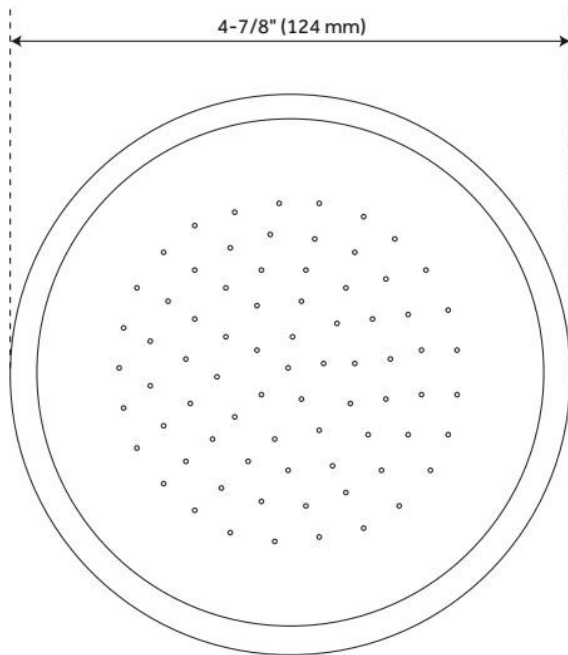

WINDOM WATERING CAN SHOWER HEAD

SKU: 942202

Code: SH114321, SH399689, SH329555, SH133824, SH399690, SH133823, SH399691, SH156327, SH399696, SH283485, SH399697, SH283486, SH399698, SH283488, SH399699, SH283489, SH399700, SH283490, SH399701, SH399702

REVISED 6/12/2024