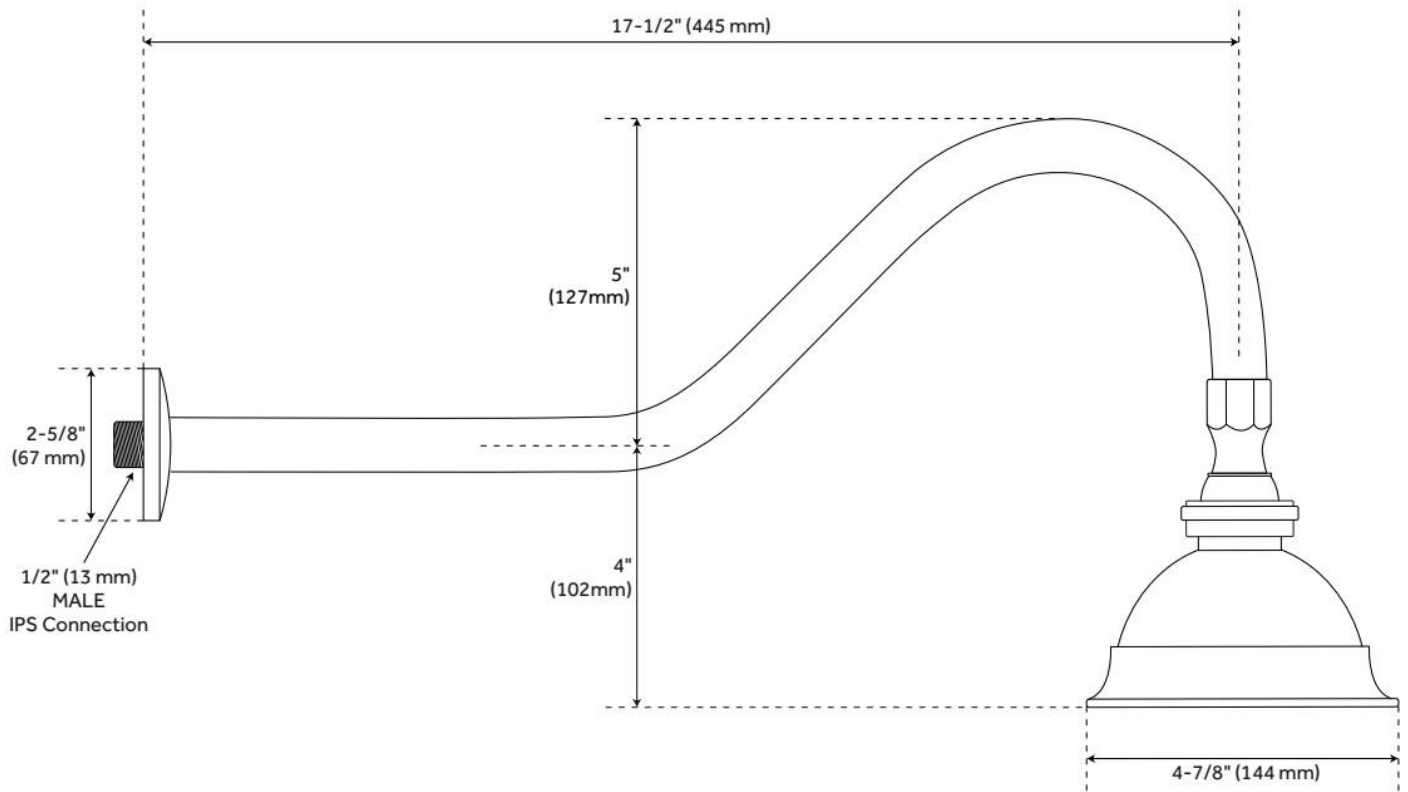

# SUNBURST SHOWER HEAD WITH VICTORIAN ARM

SKU: 900858

Code: SH288088, SH288089

## FEATURES

Material: Brass

Shower Head Swivel: Yes

LISTED ID: N/A, 514914, 514912

REVISED 5/23/2024

# SUNBURST SHOWER HEAD WITH VICTORIAN ARM

SKU: 900858

Code: SH288088, SH288089

REVISED 5/23/2024

# 17" VICTORIAN SHOWER ARM

---

SKU: 903288

Code: SH153841, SH153842, SH198277, SH215223