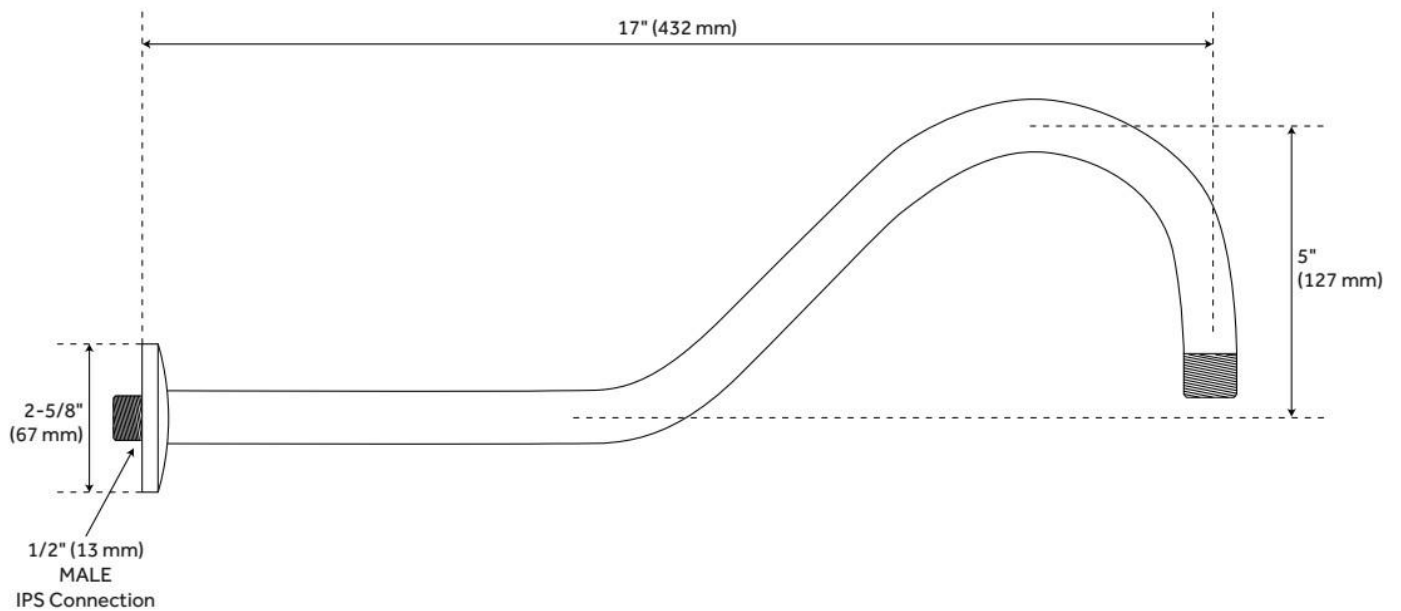

17" VICTORIAN SHOWER ARM

SKU: 903288

Code: SH153841, SH153842, SH198277, SH215223

REVISED 6/5/2024