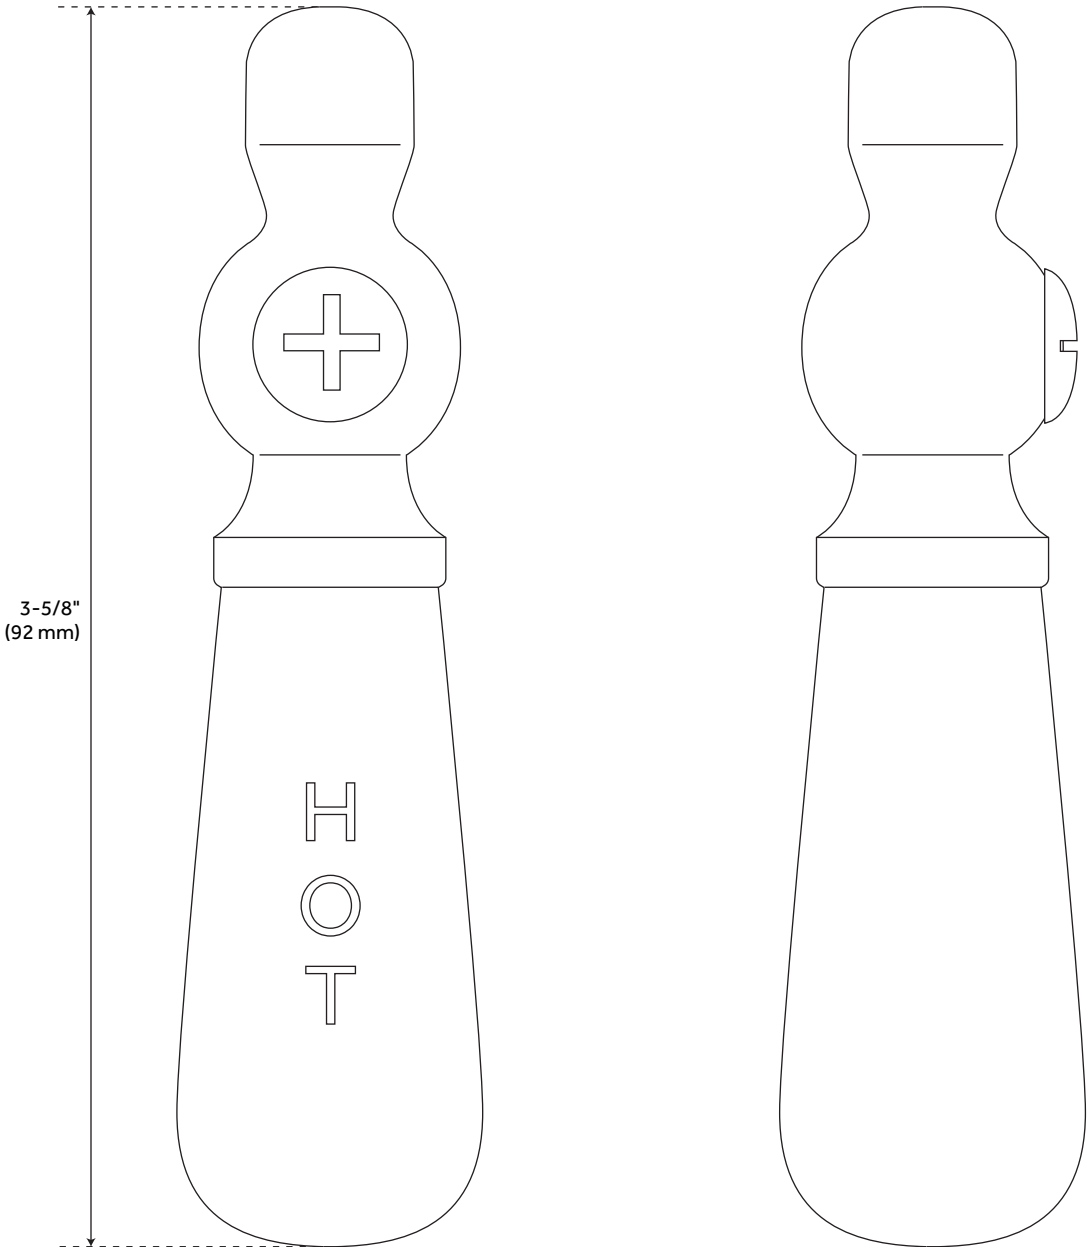

SMALL PORCELAIN LEVER HANDLES

SKU: 900869

Code: SH329507, SH106345, SH329508

FEATURES

- Material: Brass
- Length: 3-5/8"
- Handle Type: Lever
- Spline Count: 16
- Kitchen Faucet Holes: 1
- Hot and Cold Indicators: Yes

REVISED 3/17/2023

SMALL PORCELAIN LEVER HANDLES

SKU: 900869

Code: SH329507, SH106345, SH329508

ADDITIONAL FEATURES

- 3-5/8" stem to end length.
- Sold as a pair.
- Perfect for use as replacement handles.
- Made specifically for certain faucets. Fits most of our 1/4 turn ceramic disc faucets.

REVISED 3/17/2023

SMALL PORCELAIN LEVER HANDLES

SKU: 900869

All dimensions and specifications are nominal and may vary. Use actual products for accuracy in critical situations.