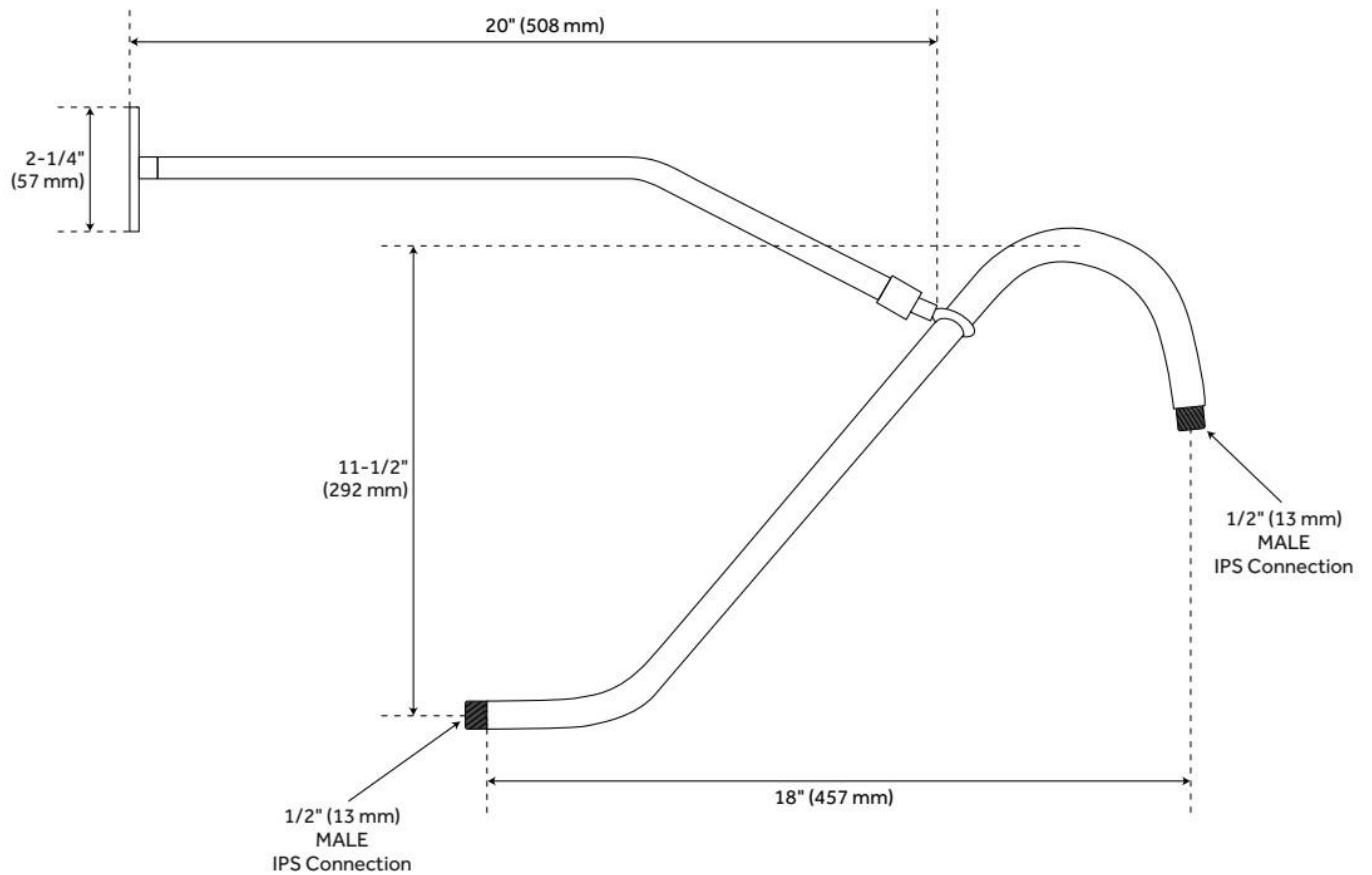

# 18" SHOWER ARM WITH SUPPORT

SKU: 900873

Code: SH113752

## FEATURES

Material: Brass

Connection Type: 1/2" NPT

## ADDITIONAL FEATURES

- Fits Standard 1/2" shower heads.
- Raises shower head 6".
- Note: This shower arm must have 14" additional ceiling clearance above the current 90 degree elbow inside the wall.
- Measure from where the current shower arm exits the wall to the ceiling.
- Includes shower arm support with support escutcheon.
- Shower head and wall escutcheon sold separately.

# 18" SHOWER ARM WITH SUPPORT

SKU: 900873  
Code: SH113752

REVISED 6/5/2024