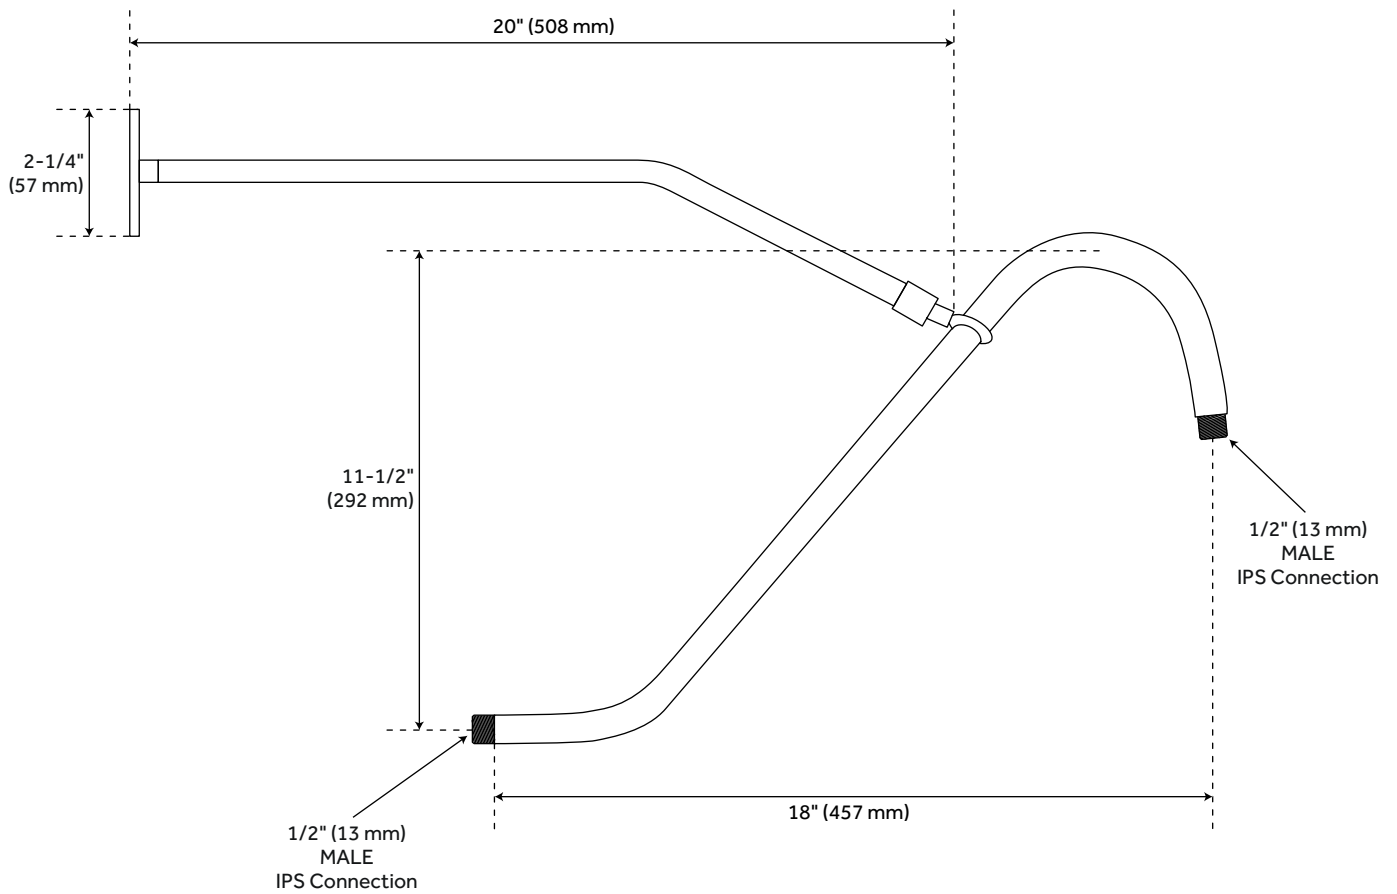

18" SHOWER ARM WITH SUPPORT

SKU: 900873

Code: SH110574, SH113752

FEATURES

Installation Type: Wall Mount

Features: Shower Arm Only

Material: Brass

Length: 18"

Height: 11-1/2"

Installation Type: Wall Mount

IPS: 1/2"

Shower Arm Included: Yes

Shower Arm Extension: 18"

REVISED 4/4/2023

18" SHOWER ARM WITH SUPPORT

SKU: 900873

Code: SH110574, SH113752

ADDITIONAL FEATURES

- Fits Standard 1/2" shower heads.
- Raises shower head 6".
- Note: This shower arm must have 14" additional ceiling clearance above the current 90 degree elbow inside the wall.
- Measure from where the current shower arm exits the wall to the ceiling.
- Includes shower arm support with support escutcheon.
- Shower head and wall escutcheon sold separately.

REVISED 4/4/2023

18" SHOWER ARM WITH SUPPORT

SKU: 900873

All dimensions and specifications are nominal and may vary. Use actual products for accuracy in critical situations.