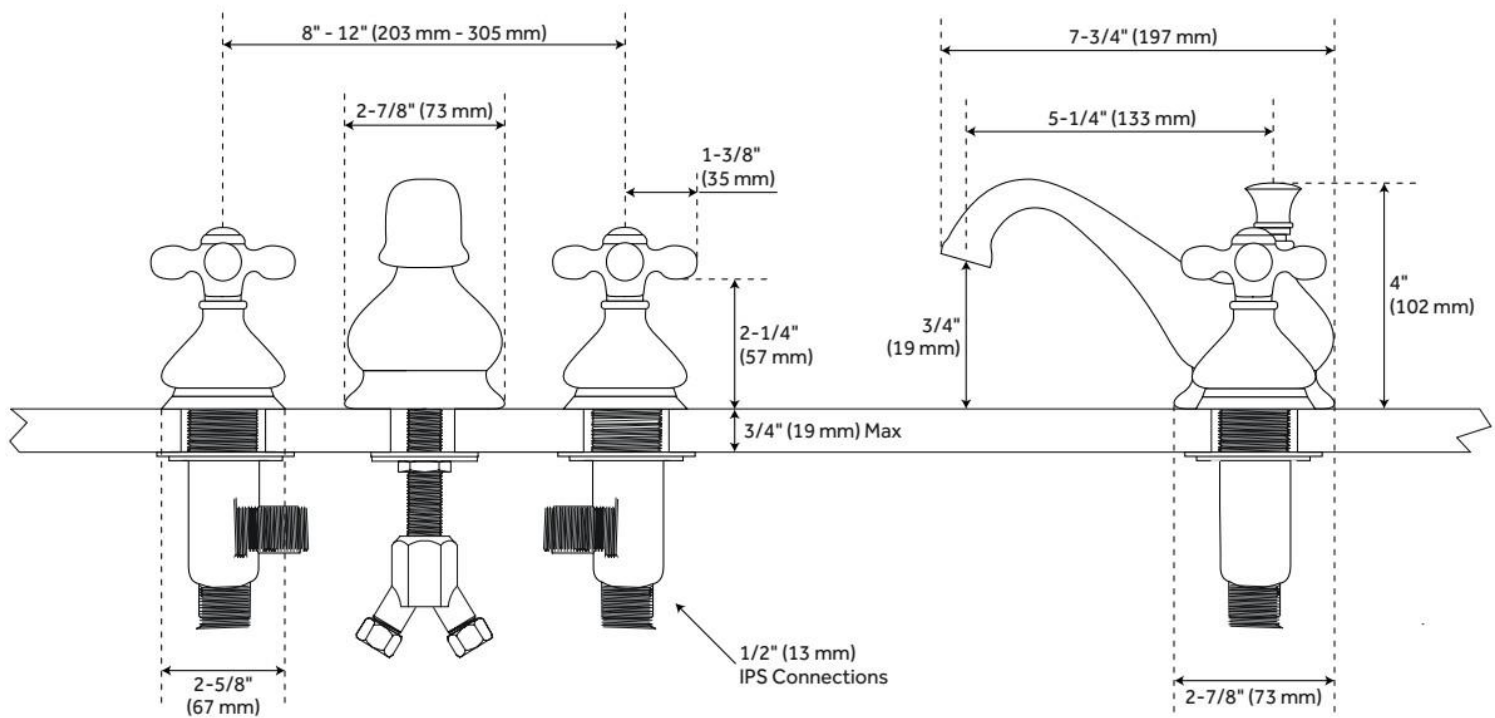

## FEATURES

Material: Metal construction for strength and durability

Faucet Centers: 8"

Installation Type: Widespread

Flow Rate: 1.2 gpm (4.5 L/min) @ 60 psi

Cartridge Type: Ceramic Disc

Swivel Spout: No

Drain Type: Lift rod metal pop-up with overflow

## ADDITIONAL FEATURES

- Spout base plate is 2-7/8" in diameter, handle base plates are 2-5/8" in diameter.
- Faucet can be installed with variable centers from 6" - 12"

REVISED 11/11/2024

# SHANNON WIDESPREAD BATHROOM FAUCET - CROSS HANDLES

SKU: 900900

Code: SH394491, SH152858, SH152857, SH152859, SH156382

REVISED 11/11/2024