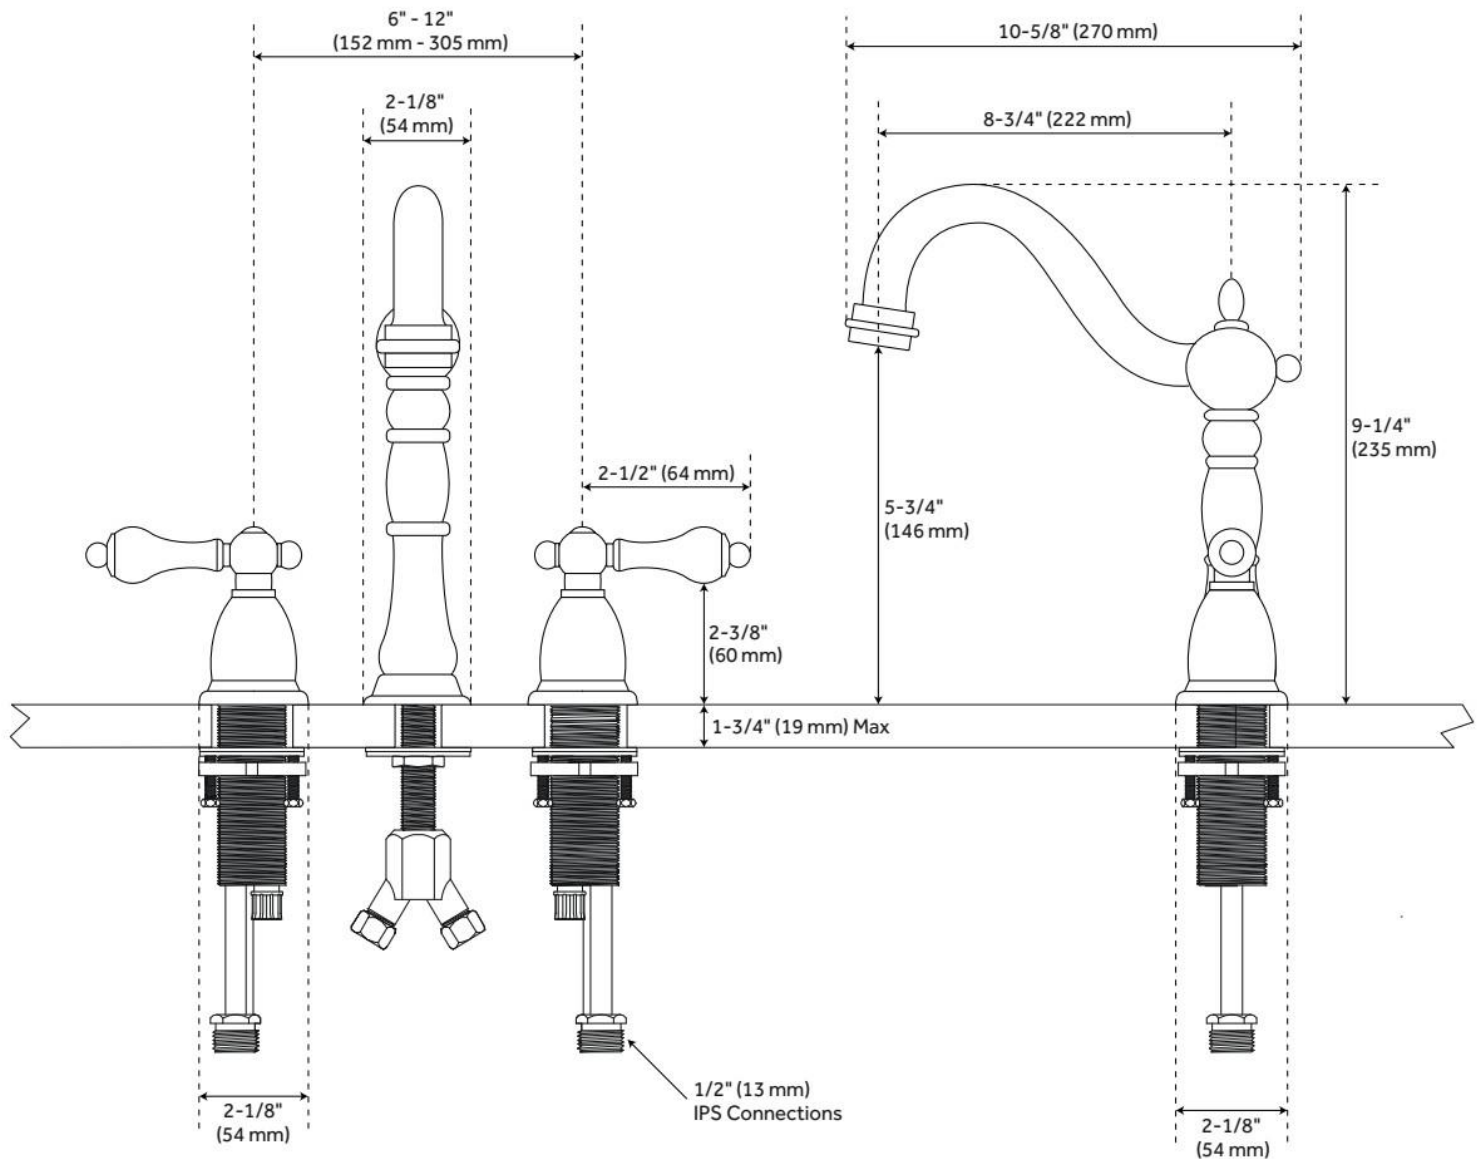

VICTORIAN GOOSENECK BATHROOM FAUCET - PORCELAIN LEVER HANDLES - POLISHED NICKEL

SKU: 900907

Code: SH268001, SH329435, SH329434, SH394339, SH434672

FEATURES

Material: Metal construction for strength and durability

Faucet Centers: 8"

Installation Type: Widespread

Flow Rate: 1.2 gpm (4.5 L/min) @ 60 psi

Cartridge Type: Ceramic Disc

Swivel Spout: No

Drain Type: Lift rod metal pop-up with overflow

ASME A112.18.1/CSA B125.1, NSF/ANSI 61, NSF/ANSI/CAN 61, Massachusetts Accepted, LISTED ID: SH449060*,
512849, SH449713**

ADDITIONAL FEATURES

- Faucet can be installed with variable centers from 6" - 12".

REVISED 1/29/2025

VICTORIAN WIDESPREAD BATHROOM FAUCET - PORCELAIN LEVER HANDLES

SKU: 900907

Code: SH268001, SH329435, SH329434, SH394339, SH434672