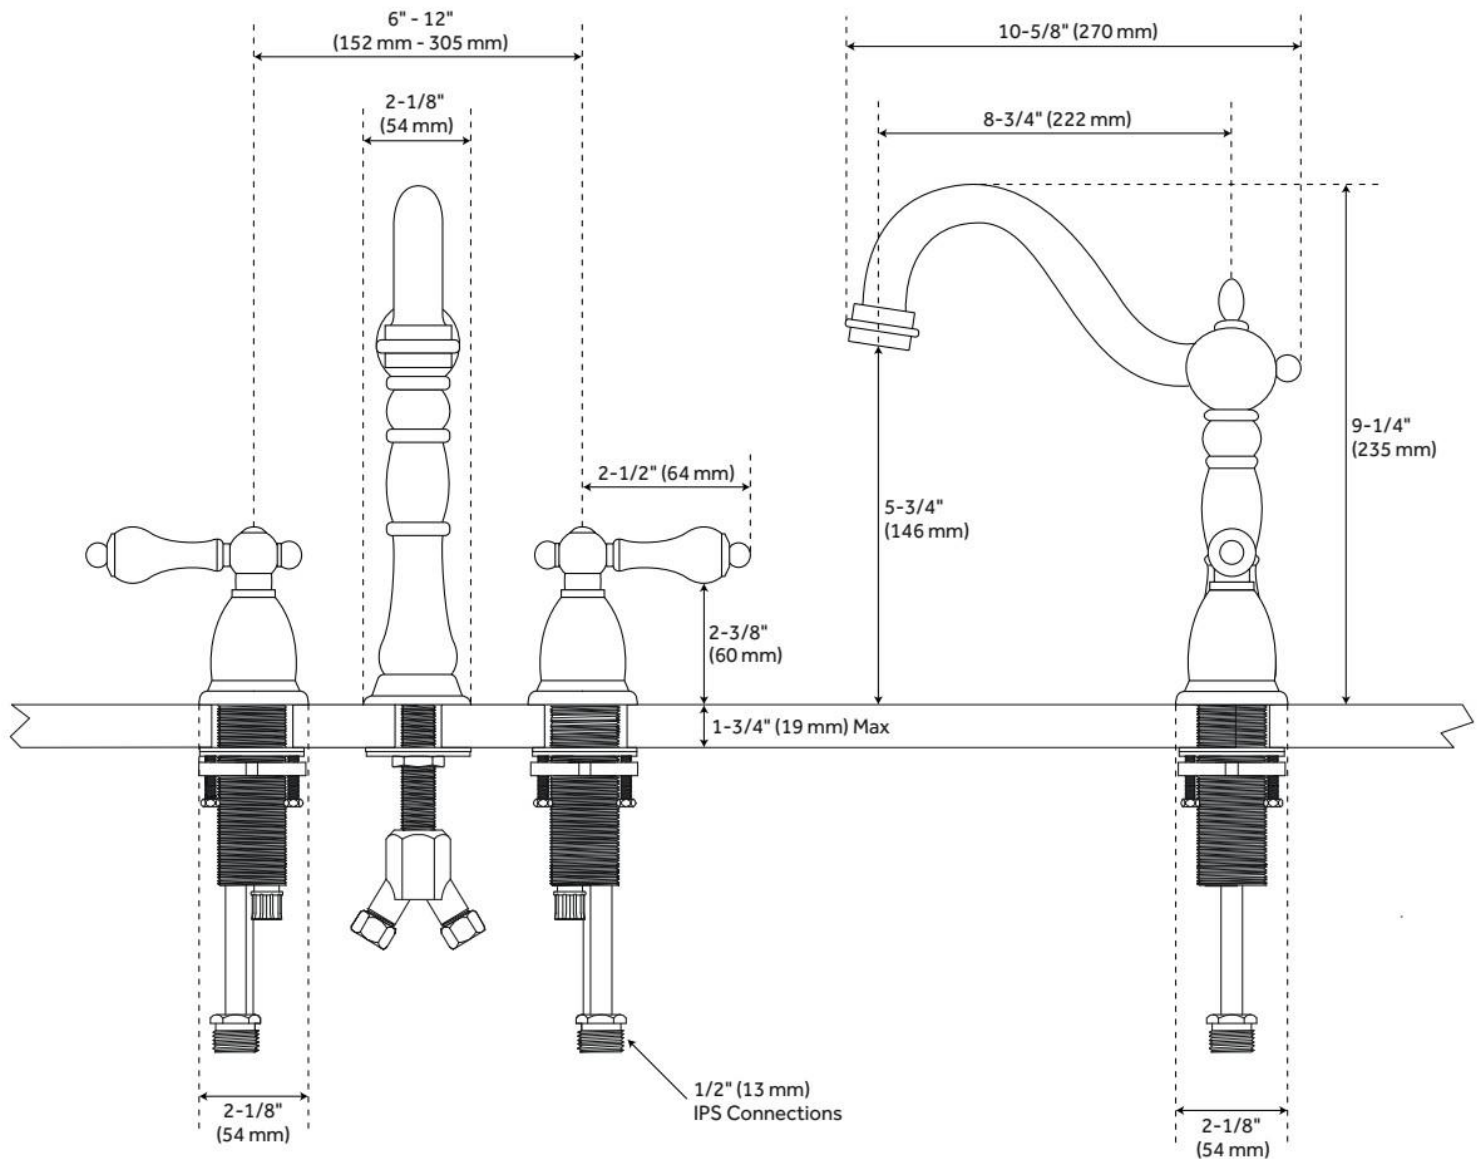

VICTORIAN WIDESPREAD BATHROOM FAUCET - PORCELAIN LEVER HANDLES

SKU: 900907

Code: SH268001, SH329435, SH329434, SH394339, SH434672

FEATURES

Material: Metal construction for strength and durability

Installation Type: Widespread

Flow Rate: 1.2 gpm (4.5 L/min) @ 60 psi

Cartridge Type: Ceramic Disc

Swivel Spout: No

Drain Type: Lift rod metal pop-up with overflow

ASME A112.18.1/CSA B125.1, NSF/ANSI 61, NSF/ANSI/CAN 61, LISTED ID: SH449060*, 512845, 512849, SH449713**

ADDITIONAL FEATURES

- Faucet can be installed with variable centers from 6" - 12".

REVISED 5/10/2024

VICTORIAN WIDESPREAD BATHROOM FAUCET - PORCELAIN LEVER HANDLES

SKU: 900907

Code: SH268001, SH329435, SH329434, SH394339, SH434672