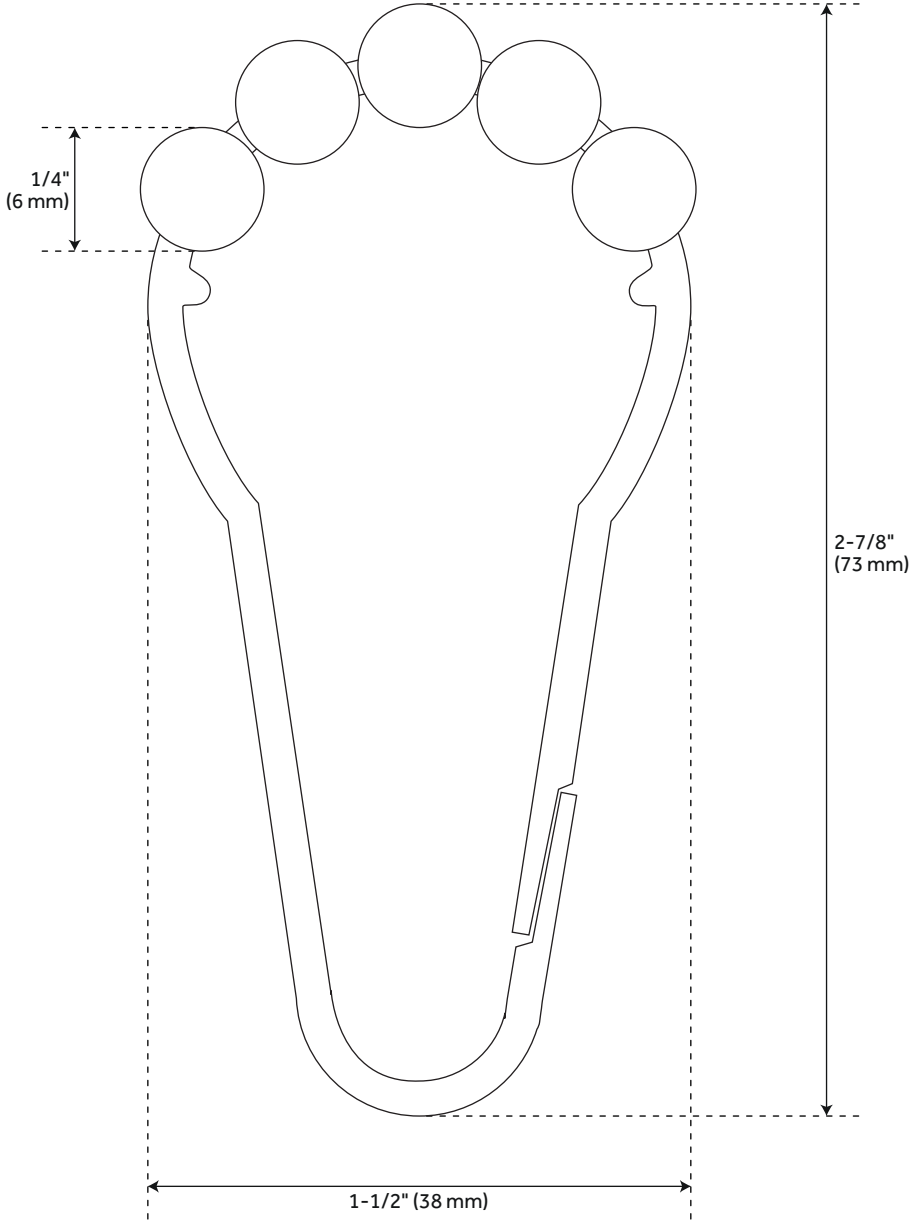

ROLLER BALL SHOWER CURTAIN RINGS

SKU: 901078

Code: SH466818, SH466819, SH466820, SH466821, SH466822

FEATURES

Material: Brass

Mounting Hardware Included: Yes

REVISED 3/15/2023

ROLLER BALL SHOWER CURTAIN RINGS

SKU: 901078

Code: SH466818, SH466819, SH466820, SH466821, SH466822

ADDITIONAL FEATURES

- Made of heavy-duty brass.
- Corrosion free.
- Made of solid brass with heavy-duty plating.
- A light tug opens or closes the curtain.
- Rolls friction-free across your shower curtain rod.
- Purchase 12 rings for a standard 60" or 72" curtain, 24 rings for a 108" curtain, or 36 rings for a 168" or 180" curtain.

REVISED 3/15/2023

ROLLER BALL SHOWER CURTAIN RINGS - SET OF 12

SKU: 901078
SH555021

All dimensions and specifications are nominal and may vary. Use actual products for accuracy in critical situations.