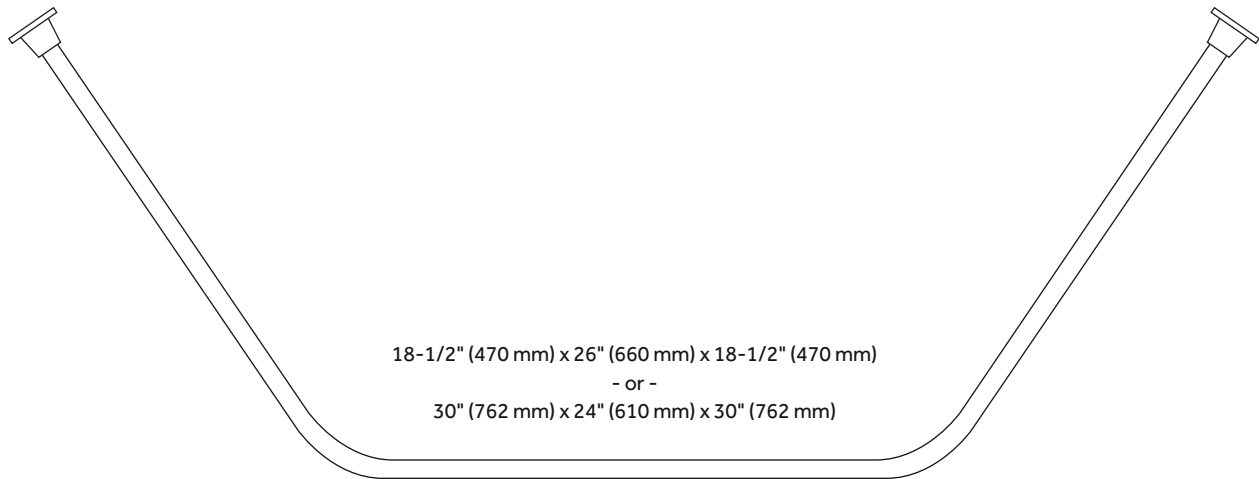

NEO-ANGLE SOLID BRASS SHOWER ROD AND CEILING SUPPORT

SKU: 901083

Code: SH466781, SH466782, SH466784, SH466783

FEATURES

- Material: Brass
- Height: 5"
- Mounting Hardware Included: Yes
- Shower Rod Thickness: .6mm
- Installation Type: Wall Mount
- OD (Outside Diameter): 1"

REVISED 3/15/2023

NEO-ANGLE SOLID BRASS SHOWER ROD AND CEILING SUPPORT

SKU: 901083

Code: SH466781, SH466782, SH466784, SH466783

ADDITIONAL FEATURES

- Includes adjustable 1/4" diameter x 36" L ceiling support
- Sloped ceiling support sold separately
- Brass rods include rectangular Jumbo Rod Flanges and mounting hardware.
- This product's rods are positioned at 45 degree angles.

REVISED 3/15/2023

NEO-ANGLE SOLID BRASS SHOWER ROD

SKU: 901083

SH555011

All dimensions and specifications are nominal and may vary. Use actual products for accuracy in critical situations.

STANDARD SOLID STEEL SHOWER ROD CEILING SUPPORT

SKU: 901083
SH555024

All dimensions and specifications are nominal and may vary. Use actual products for accuracy in critical situations.