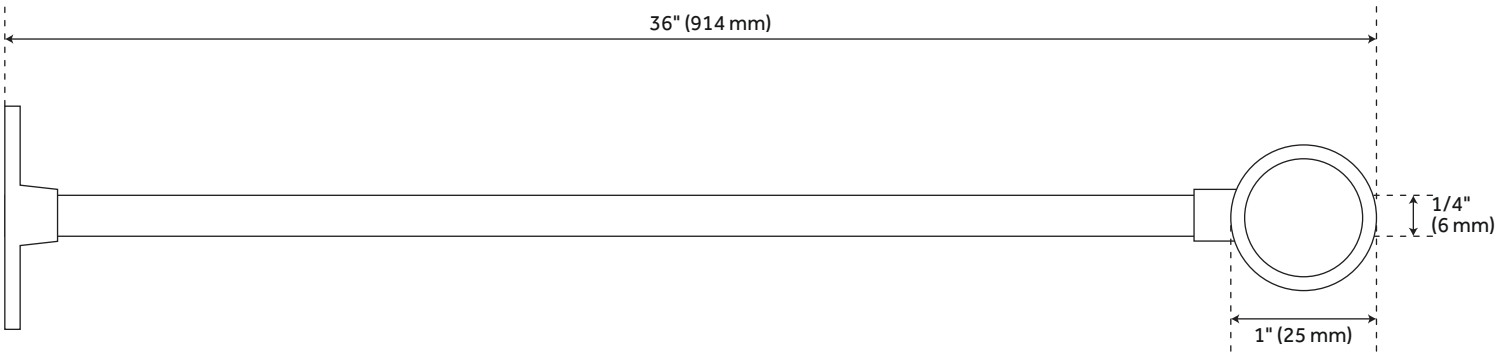

NEO-ANGLE SOLID BRASS SHOWER ROD AND CEILING SUPPORT

SKU: 901083

Code: SH466781, SH466782, SH466784, SH466783

FEATURES

- Material: Brass
- Height: 5"
- Mounting Hardware Included: Yes
- Shower Rod Thickness: .6mm
- Installation Type: Wall Mount
- OD (Outside Diameter): 1"

REVISED 3/15/2023

NEO-ANGLE SOLID BRASS SHOWER ROD AND CEILING SUPPORT

SKU: 901083

Code: SH466781, SH466782, SH466784, SH466783

ADDITIONAL FEATURES

- Includes adjustable 1/4" diameter x 36" L ceiling support
- Sloped ceiling support sold separately
- Brass rods include rectangular Jumbo Rod Flanges and mounting hardware.
- This product's rods are positioned at 45 degree angles.

REVISED 3/15/2023

NEO-ANGLE SOLID BRASS SHOWER ROD

SKU: 901083

SH555011

All dimensions and specifications are nominal and may vary. Use actual products for accuracy in critical situations.

STANDARD SOLID STEEL SHOWER ROD CEILING SUPPORT

SKU: 901083
SH555024

All dimensions and specifications are nominal and may vary. Use actual products for accuracy in critical situations.