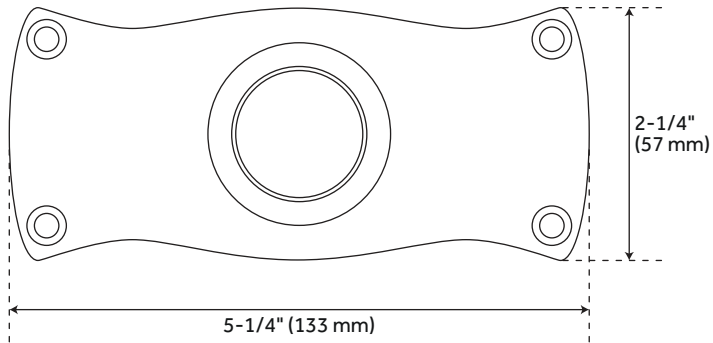

NEO-ANGLE SOLID BRASS SHOWER ROD AND CEILING SUPPORT

SKU: 901083

Code: SH466781, SH466782, SH466784, SH466783

FEATURES

- Material: Brass
- Height: 5"
- Mounting Hardware Included: Yes
- Shower Rod Thickness: .6mm
- Installation Type: Wall Mount
- OD (Outside Diameter): 1"

REVISED 3/15/2023

NEO-ANGLE SOLID BRASS SHOWER ROD AND CEILING SUPPORT

SKU: 901083

Code: SH466781, SH466782, SH466784, SH466783

ADDITIONAL FEATURES

- Includes adjustable 1/4" diameter x 36" L ceiling support
- Sloped ceiling support sold separately
- Brass rods include rectangular Jumbo Rod Flanges and mounting hardware.
- This product's rods are positioned at 45 degree angles.

REVISED 3/15/2023

NEO-ANGLE SOLID BRASS SHOWER ROD

SKU: 901083

SH555011

All dimensions and specifications are nominal and may vary. Use actual products for accuracy in critical situations.

STANDARD SOLID STEEL SHOWER ROD CEILING SUPPORT

SKU: 901083
SH555024

All dimensions and specifications are nominal and may vary. Use actual products for accuracy in critical situations.