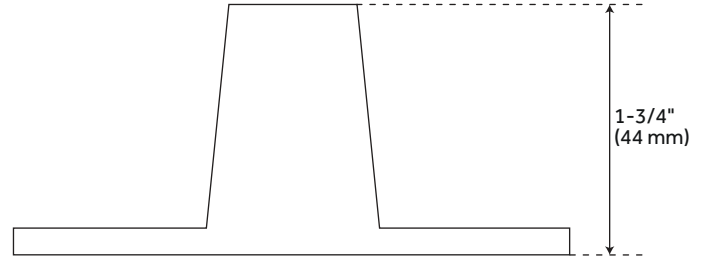

NEO-ANGLE SOLID BRASS SHOWER ROD

SKU: 901083

SH555011

All dimensions and specifications are nominal and may vary. Use actual products for accuracy in critical situations.