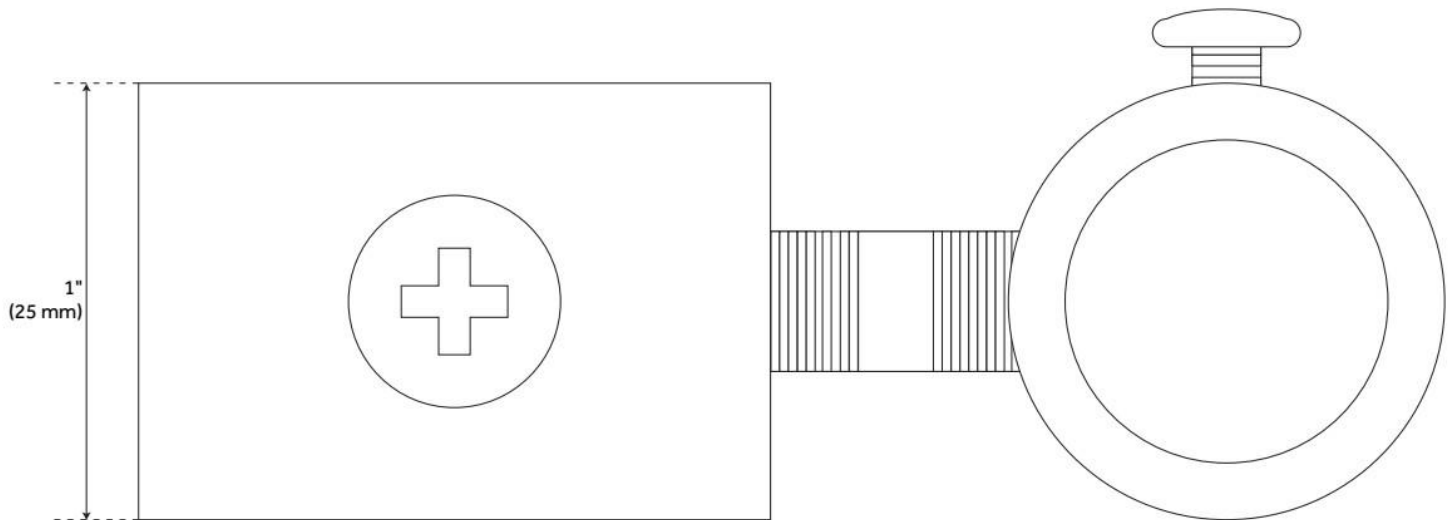

ADJUSTABLE DOUBLE RINGLET RISER HOLDER

SKU: 901100

Code: SH329576, SH153824, SH153825

REVISED 6/5/2024