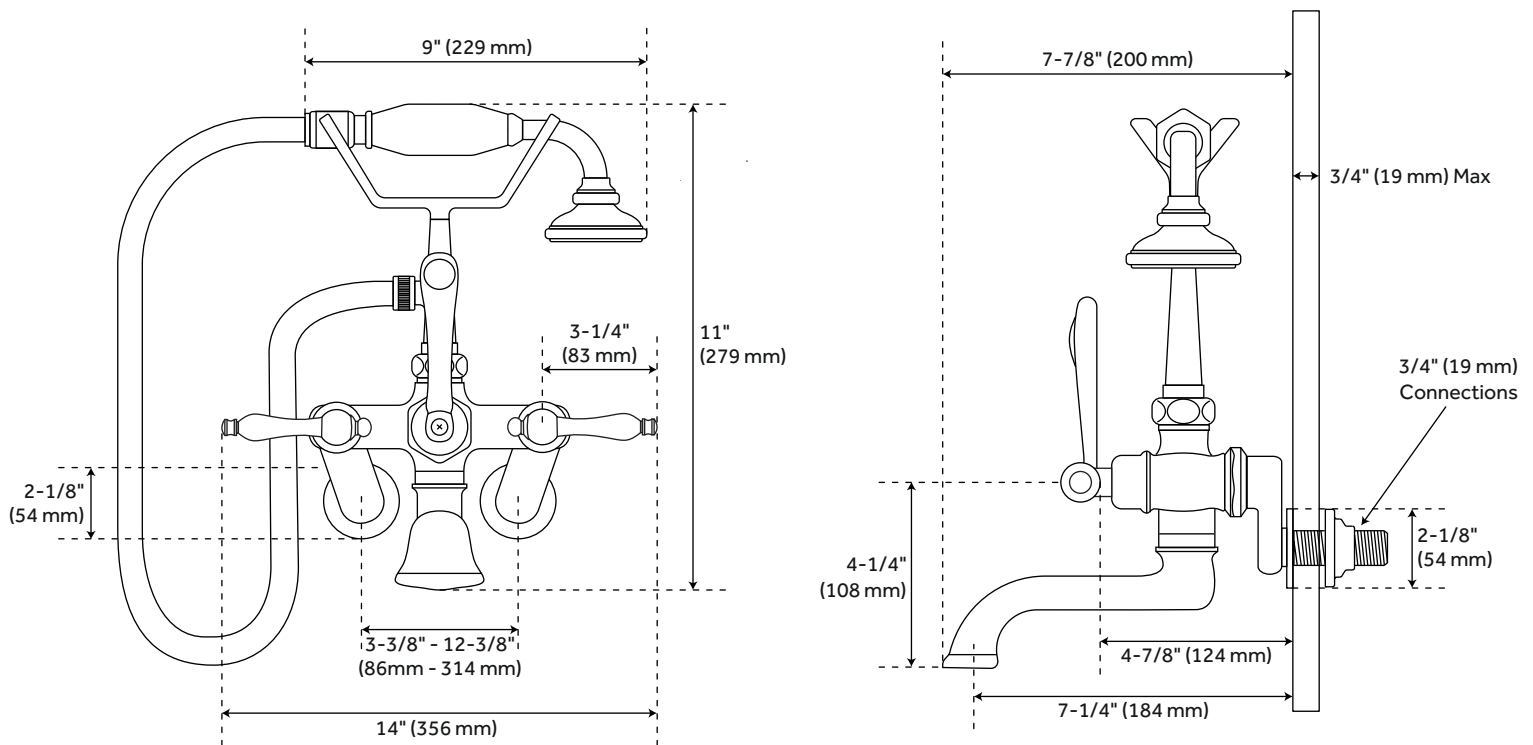

TUB WALL-MOUNT TELEPHONE FAUCET & HAND SHOWER - PORCELAIN LEVER HANDLE

SKU: 901335

Code: SH329455, SH132298, SH199103, SH196018, SH144407

FEATURES

Installation Type: Tub Wall Mount
Features: Hand Shower Included
Design: Traditional
Width: 7-7/8"
Height: 11"
Faucet Centers: 8"
Drain Included: No
Handle Type: Lever
Hand Shower Hose Length: 60"
Hand Shower Style: Telephone
Diverter Included: Yes
Spout Reach: 7-1/4"
Ceramic Disc Cartridges: Yes
Hot and Cold Indicators: Yes
Handle Material: Porcelain
Tub Faucet Material: Metal
Couplers Included: Yes

REVISED 3/17/2023

TUB WALL-MOUNT TELEPHONE FAUCET & HAND SHOWER - PORCELAIN LEVER HANDLE

SKU: 901335

Code: SH329455, SH132298, SH199103, SH196018, SH144407

ADDITIONAL FEATURES

- Spout is below deck.
- Constructed with high quality materials.
- Faucet can be installed with variable centers from 3-3/8" - 12-3/8"

REVISED 3/17/2023

TUB-WALL-MOUNT TELEPHONE FAUCET WITH HAND SHOWER - PORCELAIN LEVER HANDLES

SKU: 901335

All dimensions and specifications are nominal and may vary. Use actual products for accuracy in critical situations.