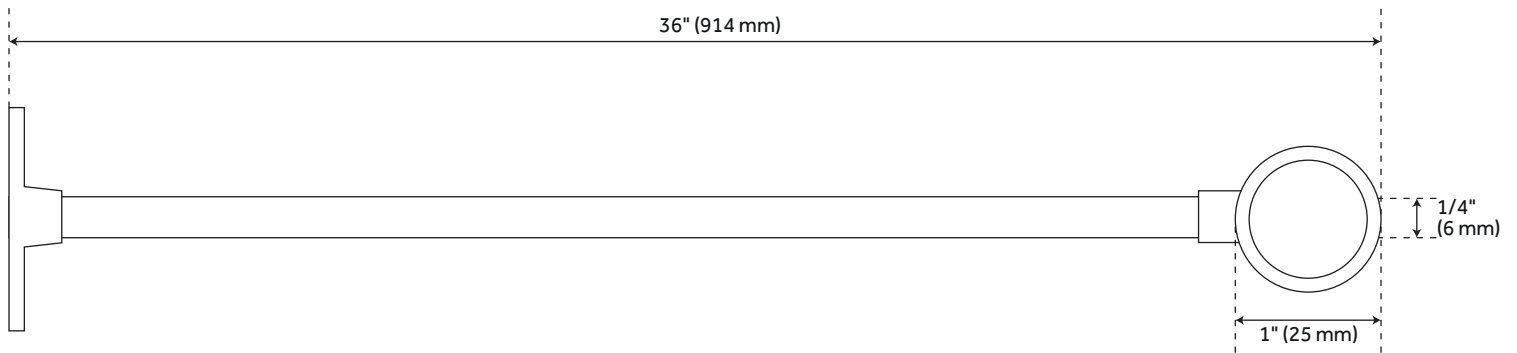

## FEATURES

- Material: Brass
- Length: 60"
- Width: 30"
- Height: 37-1/4"
- Mounting Hardware Included: Yes
- Shower Rod Thickness: .6mm
- Installation Type: Ceiling Mount
- OD (Outside Diameter): 1"

REVISED 3/15/2023

# OVAL SOLID BRASS SHOWER CURTAIN ROD

SKU: 901516

Code: SH482878, SH466785, SH466786, SH466787, SH466788

## ADDITIONAL FEATURES

- Ideal for high-traffic bathrooms.
- Includes three 5/8" OD x 36" ceiling supports.

REVISED 3/15/2023

# OVAL SOLID BRASS SHOWER CURTAIN ROD

SKU: 901516

SH555013

All dimensions and specifications are nominal and may vary. Use actual products for accuracy in critical situations.