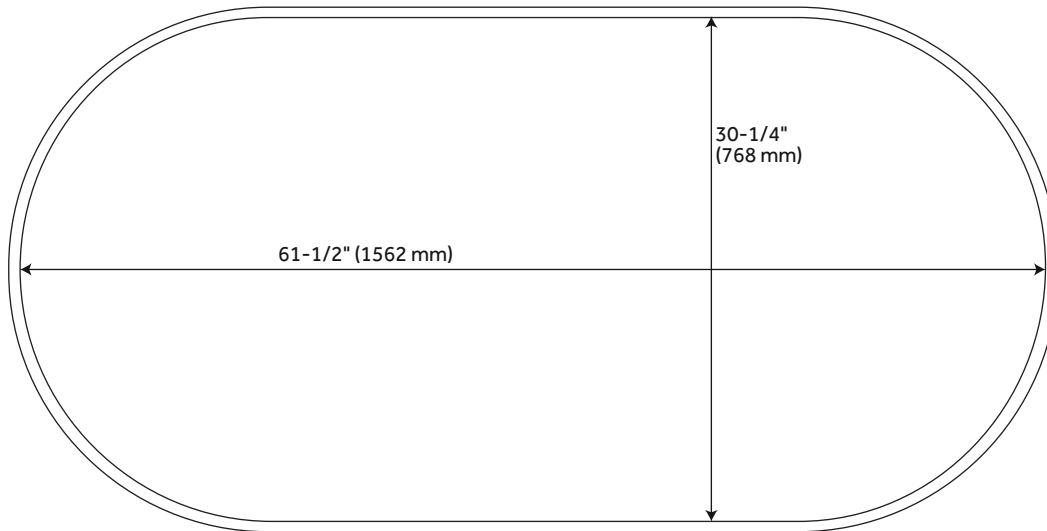

## FEATURES

- Material: Brass
- Length: 60"
- Width: 30"
- Height: 37-1/4"
- Mounting Hardware Included: Yes
- Shower Rod Thickness: .6mm
- Installation Type: Ceiling Mount
- OD (Outside Diameter): 1"

REVISED 3/15/2023

## ADDITIONAL FEATURES

- Ideal for high-traffic bathrooms.
- Includes three 5/8" OD x 36" ceiling supports.

REVISED 3/15/2023

# OVAL SOLID BRASS SHOWER CURTAIN ROD

SKU: 901516

SH555013

All dimensions and specifications are nominal and may vary. Use actual products for accuracy in critical situations.