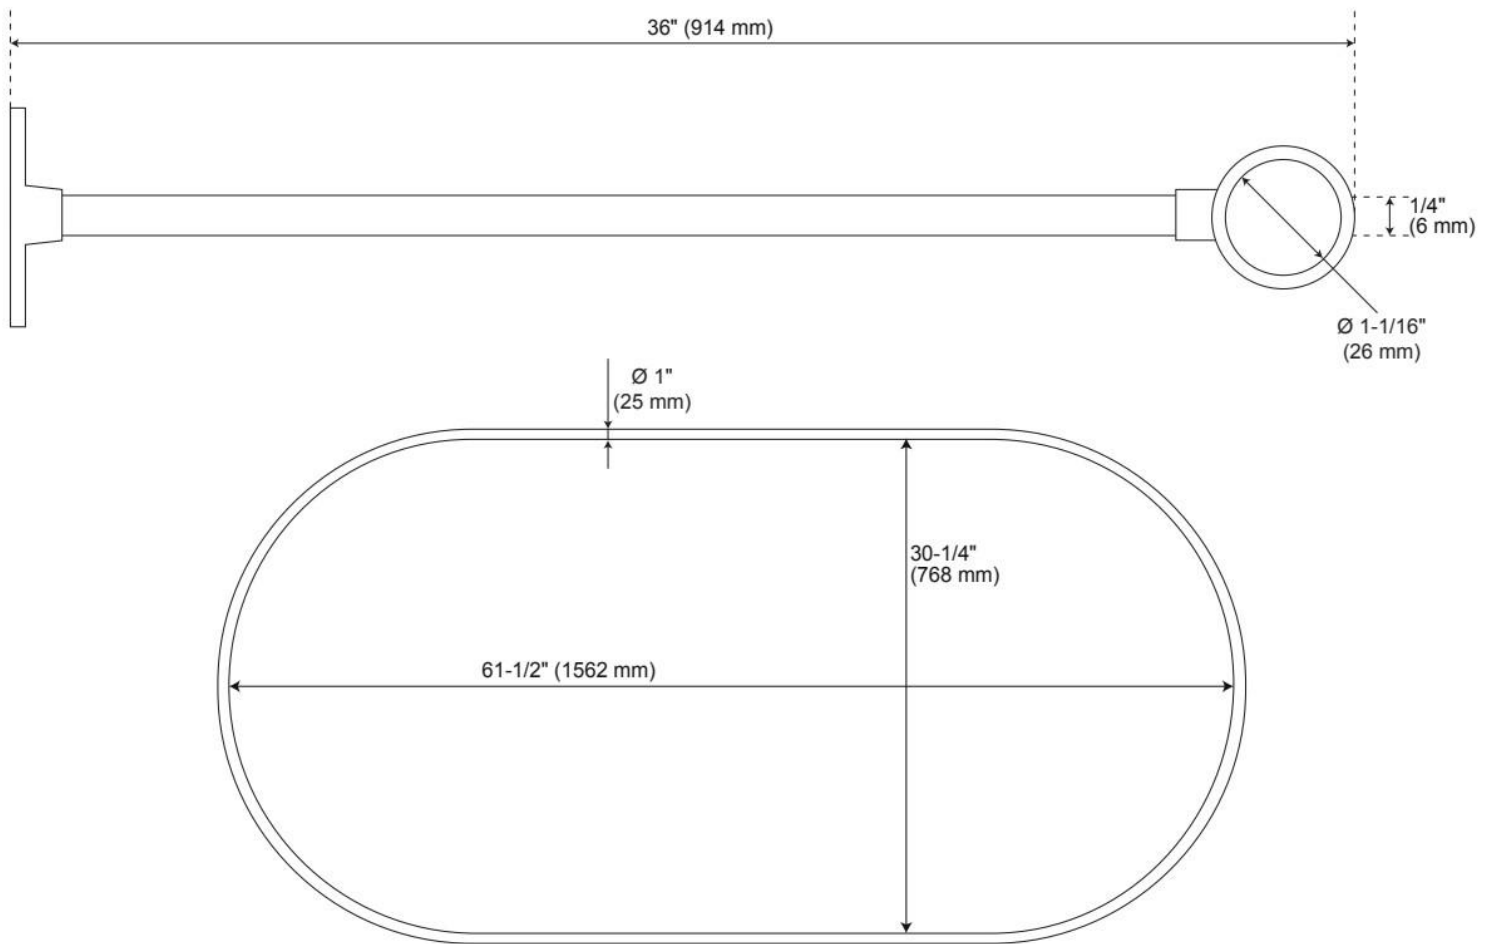

OVAL SOLID BRASS SHOWER CURTAIN ROD

SKU: 901516

Code: SH482878, SH466785, SH466786, SH466787

FEATURES

Material: Brass

ADDITIONAL FEATURES

- Ideal for high-traffic bathrooms.
- Includes three 5/8" OD x 36" ceiling supports.

REVISED 8/20/2025

OVAL SOLID BRASS SHOWER CURTAIN ROD

SKU: 901516

Code: SH482878, SH466785, SH466786, SH466787

REVISED 8/20/2025