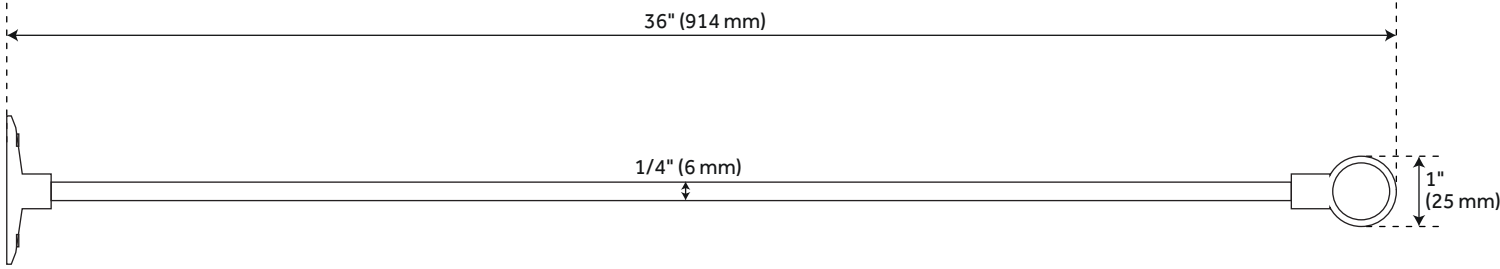

12" BRASS SHOWER CURTAIN ROD SUPPORT WITH 1" LOOP

SKU: 901524

Code: SH466837, SH466838, SH466840, SH466839

FEATURES

Material: Brass

Length: 12"

Mounting Hardware Included: Yes

Shower Rod Thickness: .7mm

REVISED 3/15/2023

12" BRASS SHOWER CURTAIN ROD SUPPORT WITH 1" LOOP

SKU: 901524

Code: SH466837, SH466838, SH466840, SH466839

ADDITIONAL FEATURES

- Shower rod support, attaches to Shower rods.
- 5/8" rod and flange with mounting screws.
- Rod may be extended with coupling and extra rod.

REVISED 3/15/2023

SOLID STEEL SHOWER CURTAIN ROD SUPPORT WITH 1" LOOP

SKU: 901524
SH555026

All dimensions and specifications are nominal and may vary. Use actual products for accuracy in critical situations.