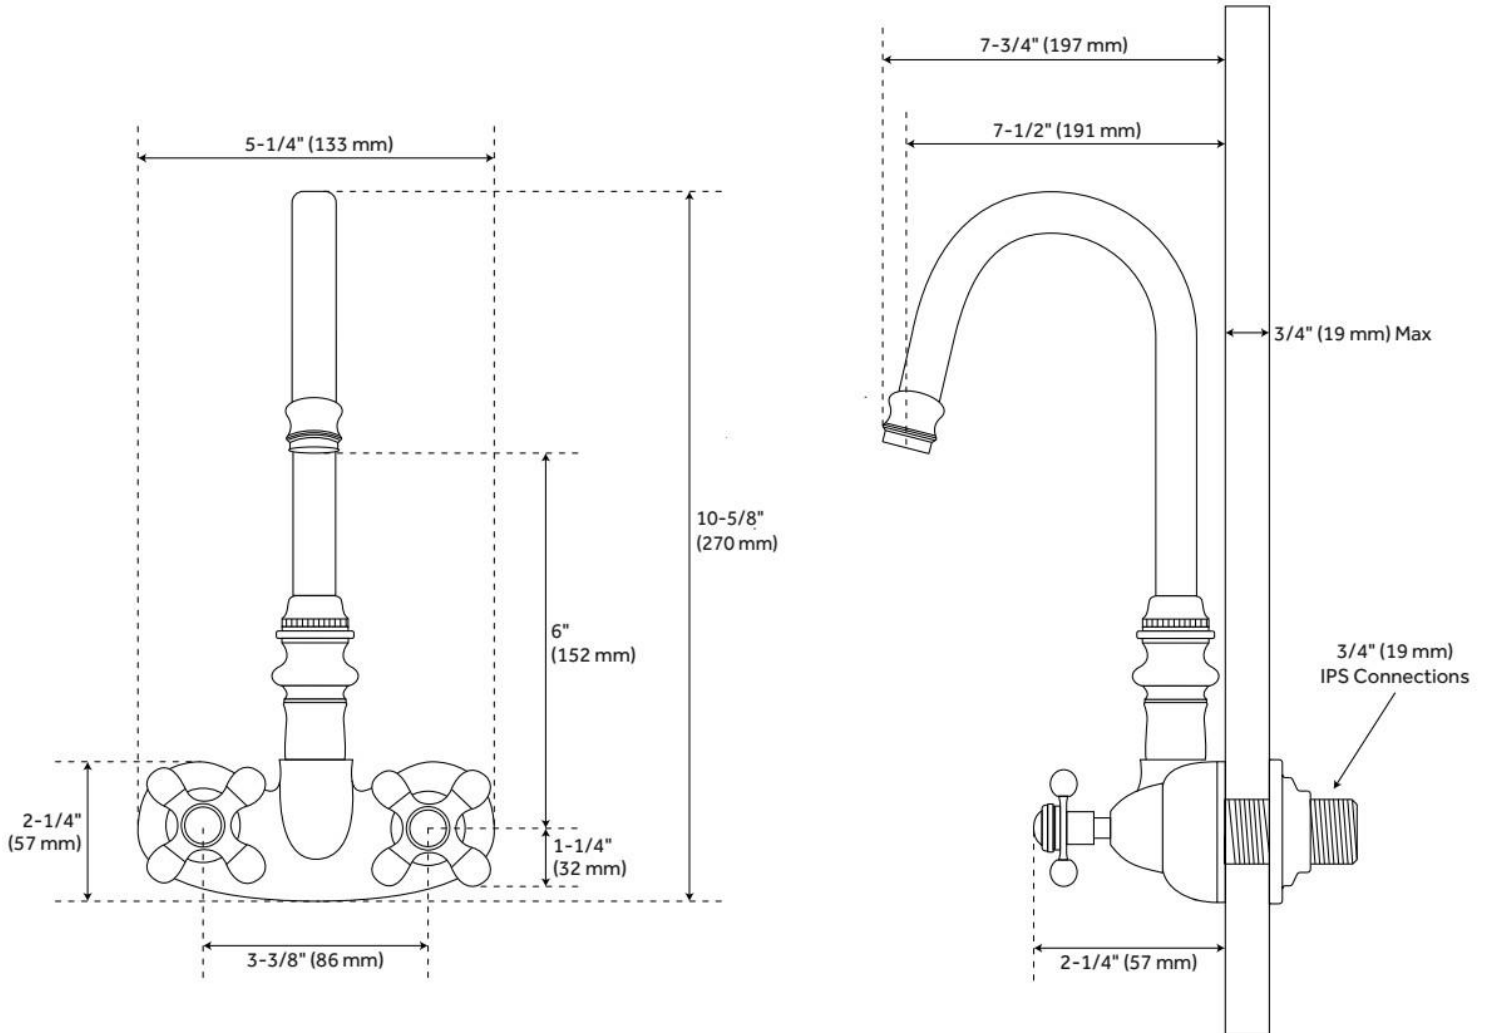

GOOSENECK TUB-WALL-MOUNT FAUCET - CROSS HANDLES

SKU: 902355

Code: SH329410, SH397496, SH329411

FEATURES

Material: Metal construction for strength and durability

Installation Type: Tub Wall Mount

Flow Rate: 6.8 gpm (25.7 L/min) @ 60 psi

Cartridge Type: Ceramic Disc

Swivel Spout: No

ASME A112.18.1/CSA B125.1, LISTED ID: 508331, 508332, 508333

ADDITIONAL FEATURES

- Metal ball tipped handles with porcelain insets.

REVISED 5/10/2024

GOOSENECK TUB-WALL-MOUNT FAUCET - CROSS HANDLES

SKU: 902355

Code: SH329410, SH397496, SH329411

REVISED 5/10/2024