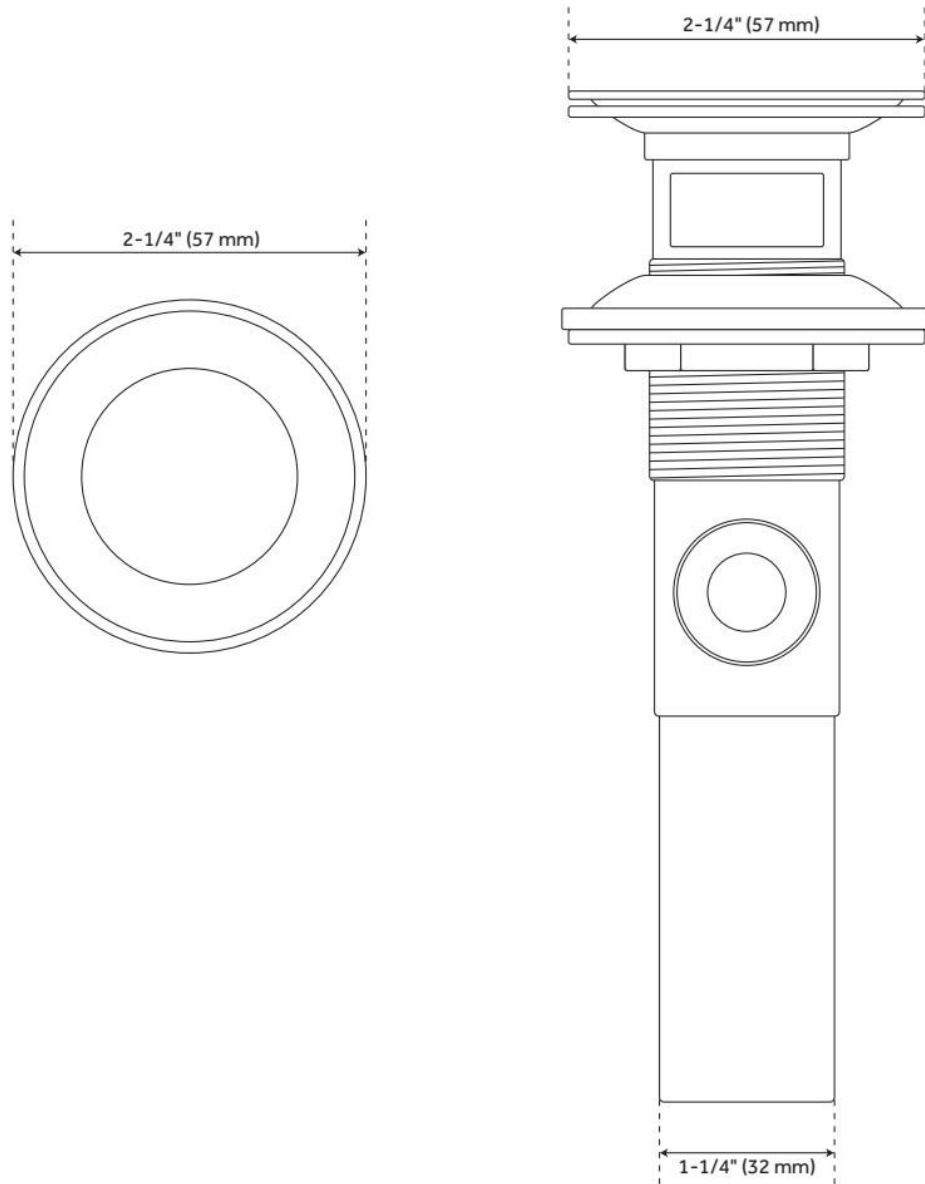

POP-UP DRAIN

SKU: 902366

Code: SH301

REVISED 7/3/2024