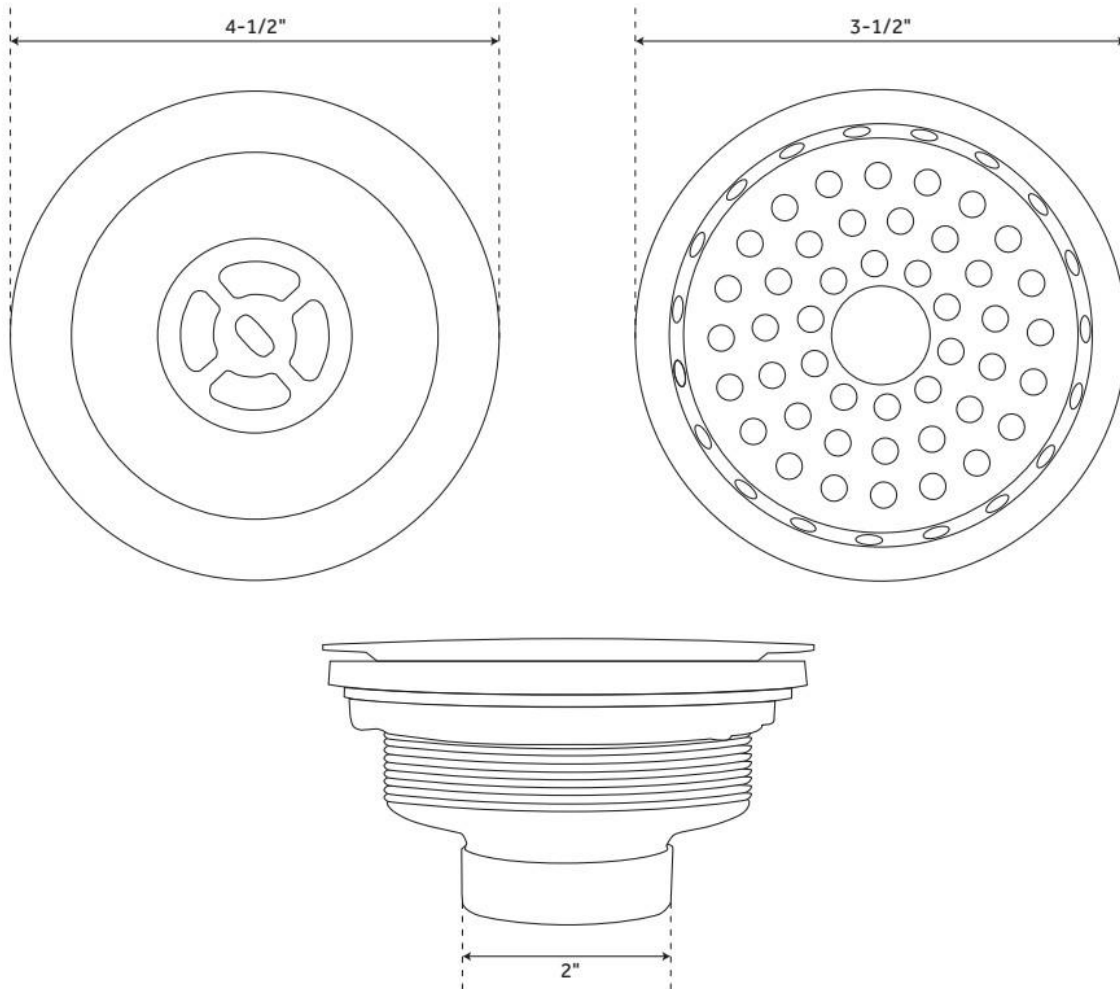

STRAINER BASKET WITH LIFT STOPPER - 3-1/2"

SKU: 902367
Code: SH171

FEATURES

Material: Brass
Fits Drain Hole Size: 3-1/2"

ASME A112.18.2/CSA B125.2, Massachusetts Accepted, LISTED ID: SH171**

ADDITIONAL FEATURES

- Intended for use with 3-1/2" drain opening.
- Overall diameter: 4-3/8".

REVISED 7/3/2024

STRAINER BASKET WITH LIFT STOPPER - 3-1/2"

SKU: 902367

Code: SH171

REVISED 7/3/2024