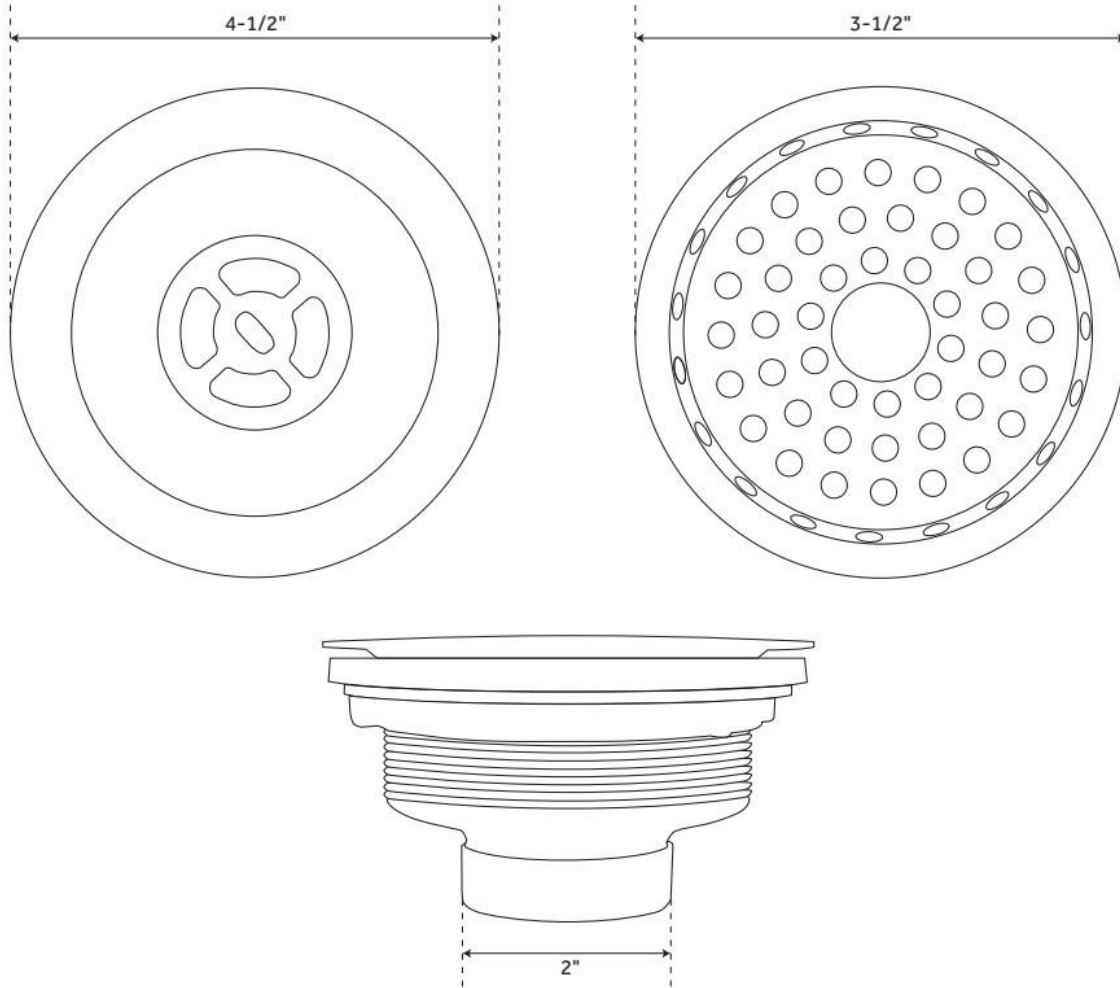

## FEATURES

Material: Brass  
Fits Drain Hole Size: 3-1/2"

ASME A112.18.1/CSA B125.1, ASME A112.18.2/CSA B125.2, Massachusetts Accepted, LISTED ID: SH171\*\*

## ADDITIONAL FEATURES

- Intended for use with 3-1/2" drain opening.
- Overall diameter: 4-3/8".

REVISED 9/25/2024

# STRAINER BASKET WITH LIFT STOPPER - 3-1/2"

SKU: 902367

Code: SH171

REVISED 9/25/2024