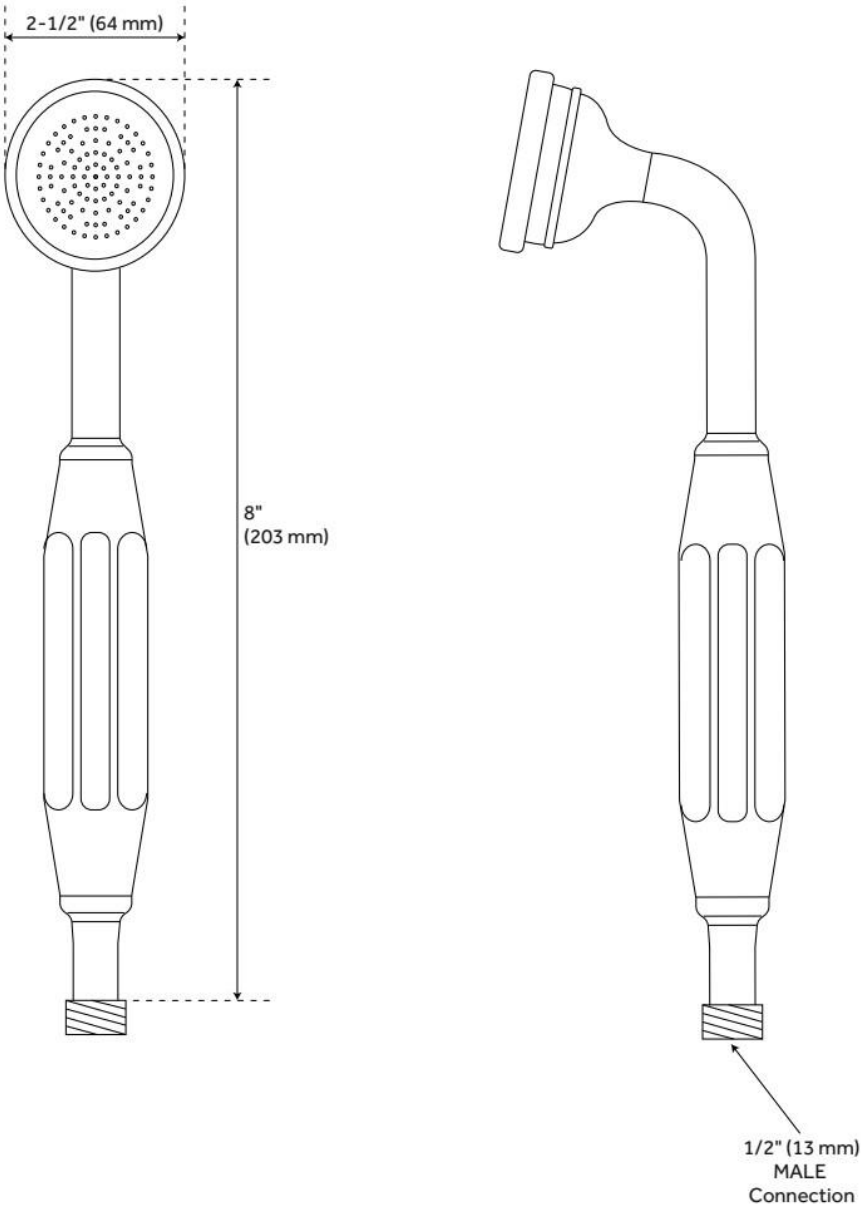

# TELEPHONE HAND SHOWER WITH PORCELAIN HANDLE

SKU: 902369

Code: SH114339, SH194565, SH194566, SH194568, SH300327

## FEATURES

Hand Shower Spray: Full

Hand Shower Flow Rate: 1.8 gpm (6.8 L/min) @ 80 psi

LISTED ID: 515195, 530207

# TELEPHONE HAND SHOWER WITH PORCELAIN HANDLE

SKU: 902369

Code: SH114339, SH194565, SH194566, SH194568, SH300327

REVISED 6/10/2024