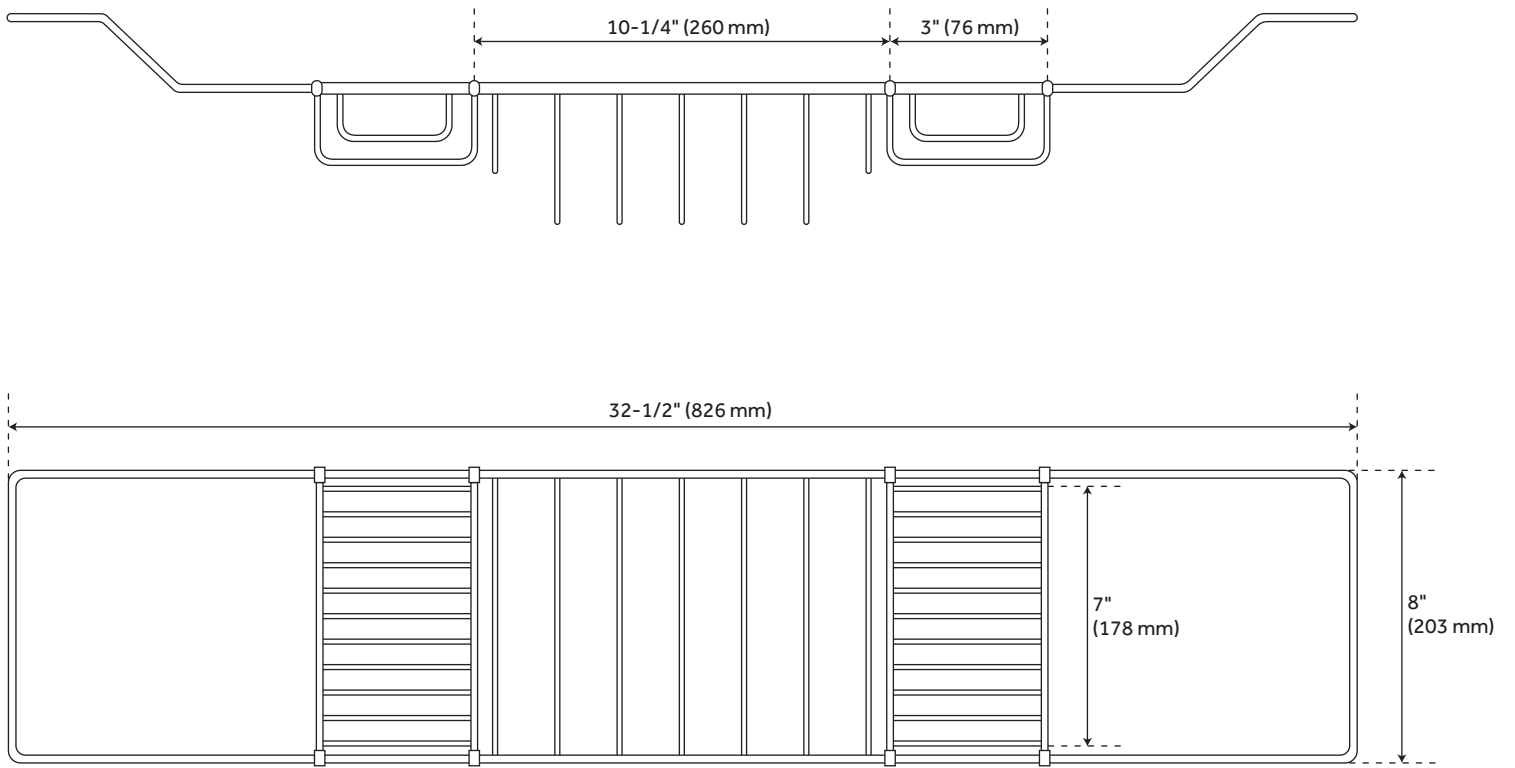

NOTTINGHAM BRASS TUB CADDY

SKU: 902478

Code: SH123695, SH123696, SH123697, SH123698, SH133763, SH133766, SH133767, SH156332

FEATURES

Installation Type: Tub Mount

Design: Traditional

Material: Brass

Length: 32-1/2"

Width: 7"

Height: 4-3/4"

Assembly Required: No

REVISED 4/3/2023

NOTTINGHAM BRASS TUB CADDY

SKU: 902478

Code: SH123695, SH123696, SH123697, SH123698, SH133763, SH133766, SH133767, SH156332

ADDITIONAL FEATURES

- Heavy duty, made from solid brass. Will not rust.
- Maximum extension: 32-1/2".
- Center tray - Interior: 10-1/4" W x 7" D.
- Side trays - Interior: 3" W x 7" D.
- Reading rack has three height adjustments.

REVISED 4/3/2023

NOTTINGHAM BRASS TUB CADDY

SKU: 902478

All dimensions and specifications are nominal and may vary. Use actual products for accuracy in critical situations.