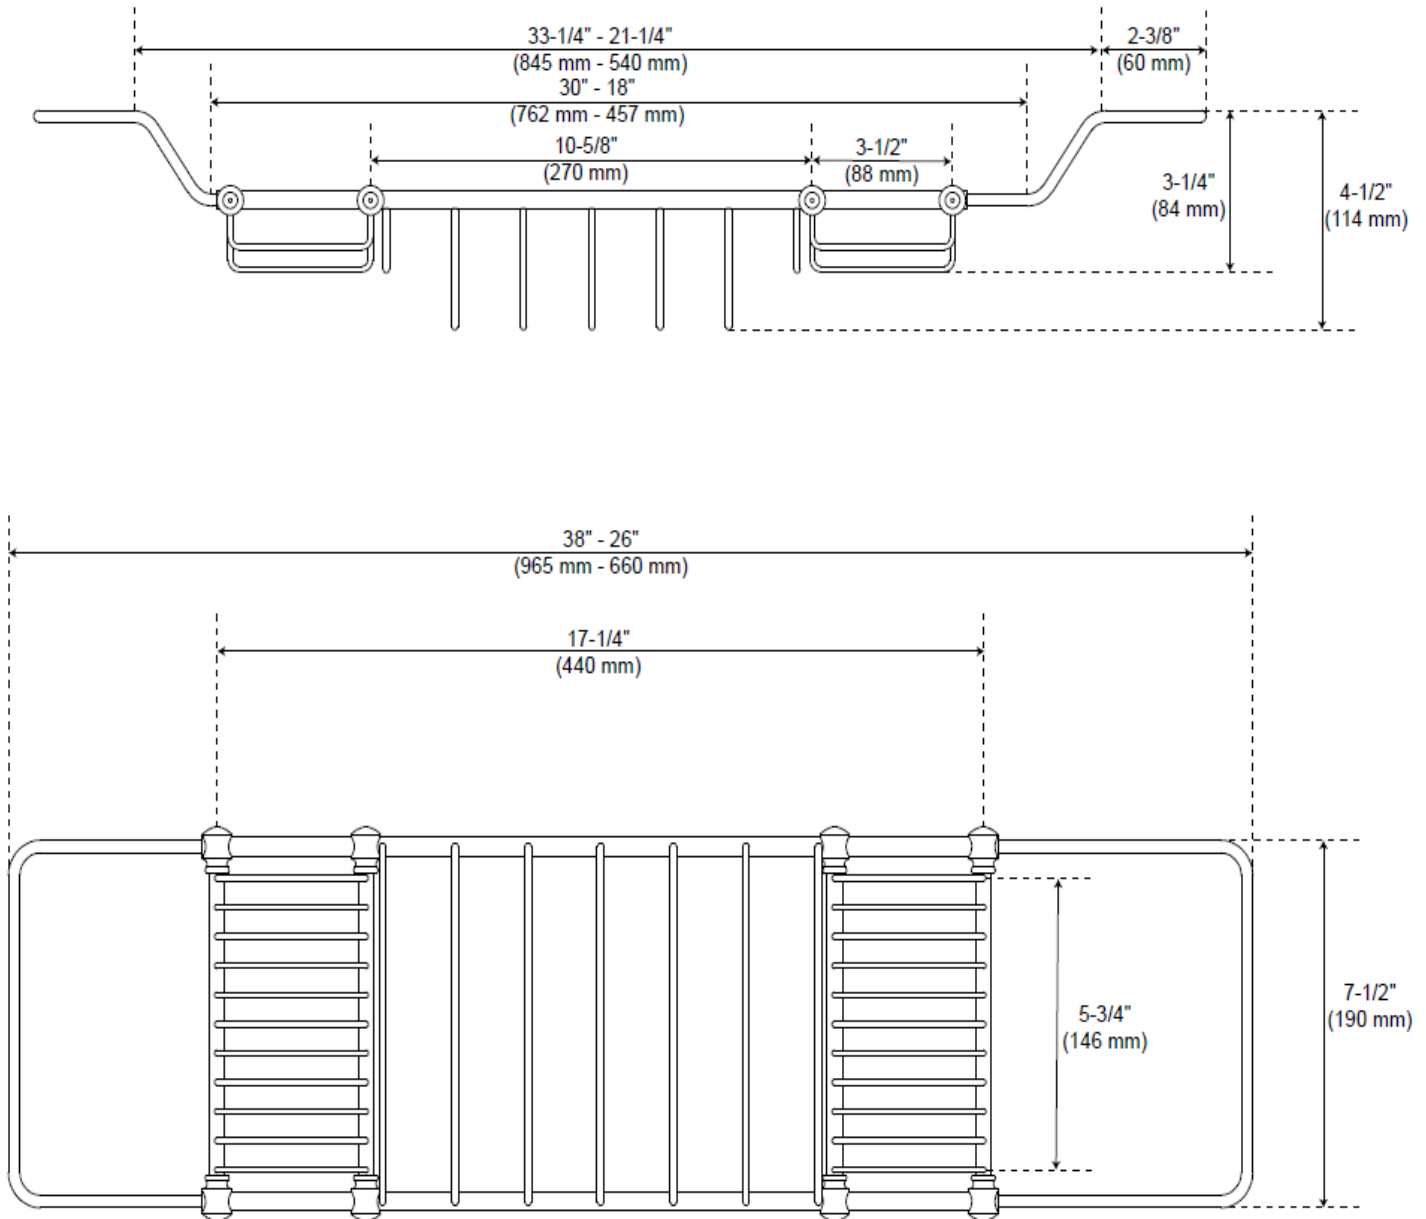

NOTTINGHAM BRASS TUB CADDY

SKU: 902478

Code: SH123695, SH123696, SH123697, SH123698, SH133763, SH133766, SH133767, SH156332

FEATURES

Installation Type: Tub Mount

Design: Traditional

Material: Brass

Length: 32-1/2"

Width: 7"

Height: 4-3/4"

Assembly Required: No

ADDITIONAL FEATURES

- Heavy duty, made from solid brass. Will not rust.
- Maximum extension: 32-1/2".
- Center tray - Interior: 10-1/4" W x 7" D.
- Side trays - Interior: 3" W x 7" D.
- Reading rack has three height adjustments.

REVISED 4/3/2023

NOTTINGHAM BRASS TUB CADDY

SKU: 902478

Code: SH123695, SH123696, SH123697, SH123698, SH133763, SH133766, SH133767, SH156332

REVISED 4/3/2023